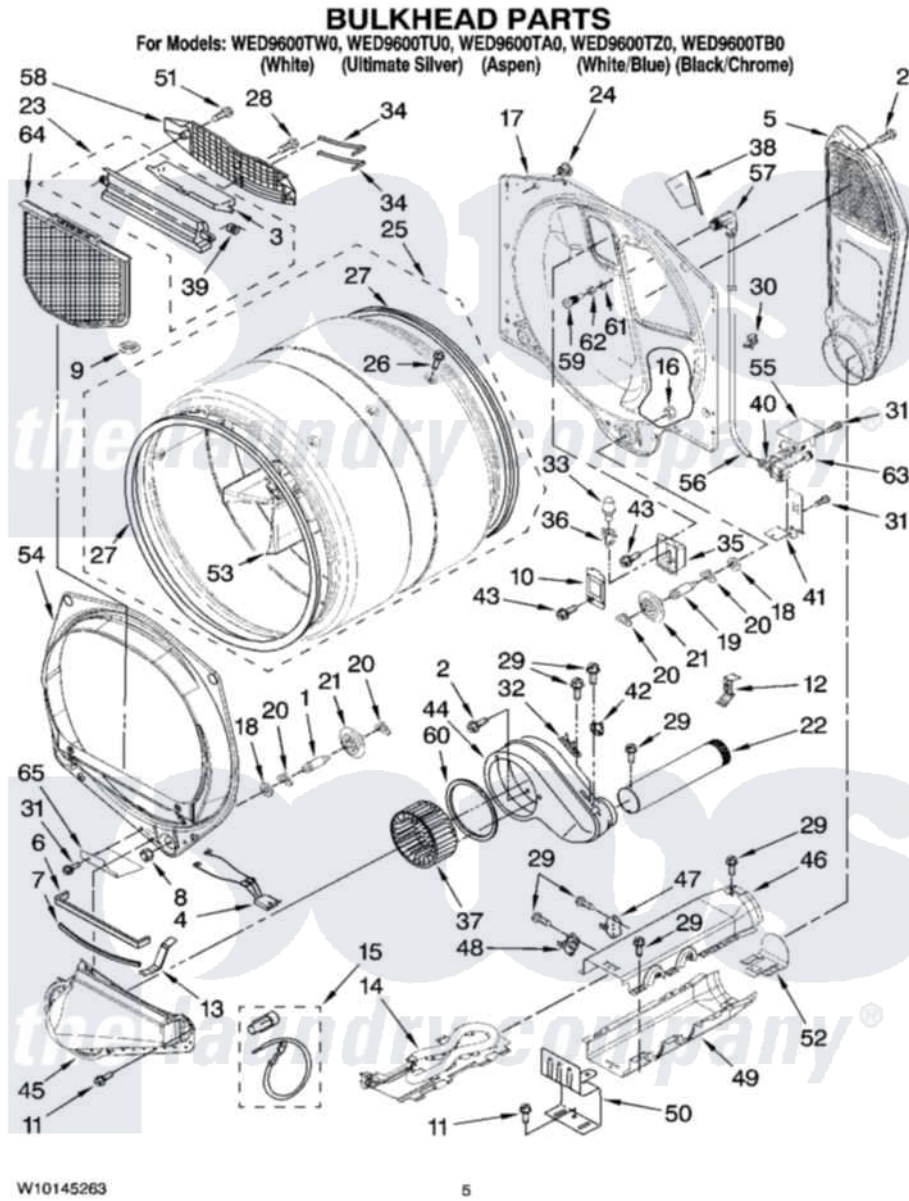

Whirlpool WED9600TW0 03 - BULKHEAD PARTS

Whirlpool [Residential Whirlpool WED9600TW0 Dryer Parts](#) Parts Diagram 03 - BULKHEAD PARTS
 Click on the part number to view part

| Item | Original Part Number | Replaced By | Status | Part Description |
|------|---------------------------|---------------------------|--------|----------------------------|
| 1 | 8575324 | W10359271 | | Shaft, Drum Roller Threads |
| 2 | 3390647 | 488729 | | Screw |
| 3 | 3394984 | 8563758 | | Door, Lint Screen |
| 4 | 3406653 | | | Harness, Sensor |
| 5 | 697354 | 3387911 | | Duct-Air |
| 6 | 697813 | | | Seal, Outlet Housing |
| 7 | 697814 | 697813 | | Seal, Outlet Housing |
| 8 | 3934666 | W10080210 | | Nut, 3/8 X 16 |
| 9 | W10128544 | | | Housing-Outlet |
| 10 | 3402841 | 8532165 | | Lens, Drum Light |
| 11 | 489463 | | | Screw, 8-18 X 1/16 |
| 12 | 8572105 | | | Retainer, Toe Panel |
| 13 | 8066208 | | | Clip-Exhaust |
| 14 | 8544771 | | | Heater Element |
| 15 | 279457 | | | Wire Kit, Terminal |
| 16 | W10001120 | W10080190 | | Nut, 3/8-16 |