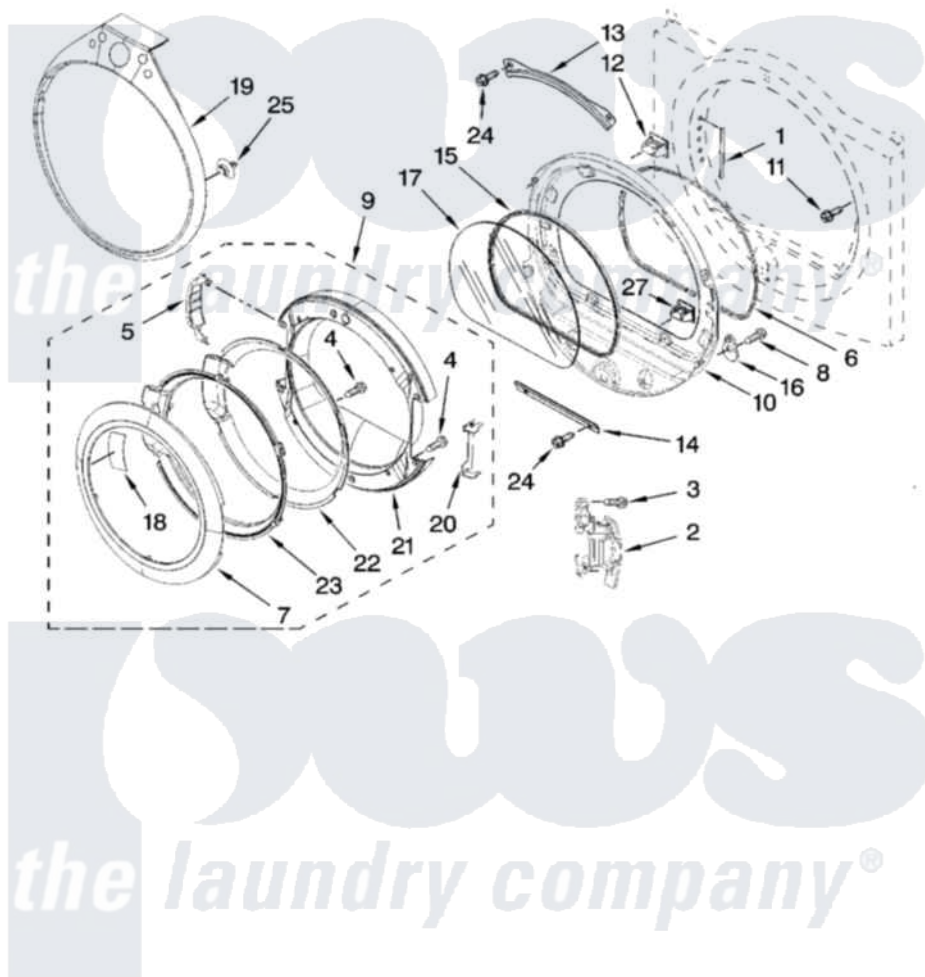

# Whirlpool WED9600TW0 04 - DOOR PARTS, OPTIONAL PARTS (NOT INCLUDED)

## DOOR PARTS

For Models: WED9600TW0, WED9600TU0, WED9600TA0, WED9600TZ0, WED9600TB0  
 (White) (Ultimate Silver) (Aspen) (White/Blue) (Black/Chrome)

W10145263

7

Whirlpool Residential Whirlpool WED9600TW0 Dryer Parts Parts Diagram 04 - DOOR PARTS, OPTIONAL PARTS (NOT INCLUDED)

Click on the part number to view part

Item	Original Part Number	Replaced By	Status	Part Description
1	<a href="#">W10085210</a>			Label-Hinge Hole Cover Front Panel
2	<a href="#">W10139920</a>			Door Hinge Assembly
3	W10017850	<a href="#">280203</a>		Screw-Kit
4	<a href="#">9742177</a>			Screw, 8-18 X .625
5	8578153	<a href="#">W10180119</a>		Cover-Hinge, Stationary Cover Hinge
"	BLANK		Not Available	(Following Parts Not Included)
"	8578152	<a href="#">W10181197</a>		Cover Hinge
6	<a href="#">W10139457</a>			Seal-Door Handle, Ring Door
7	W10048070	<a href="#">8579502</a>		Handle, Door
"	W10048010	<a href="#">8579496</a>		HAndle, Ring And Pad Assembly
8	3393008	<a href="#">308685</a>		Side Trim )
9	8579520	<a href="#">W10180115</a>		Door Assembly
10	<a href="#">8578229</a>			Door Assembly