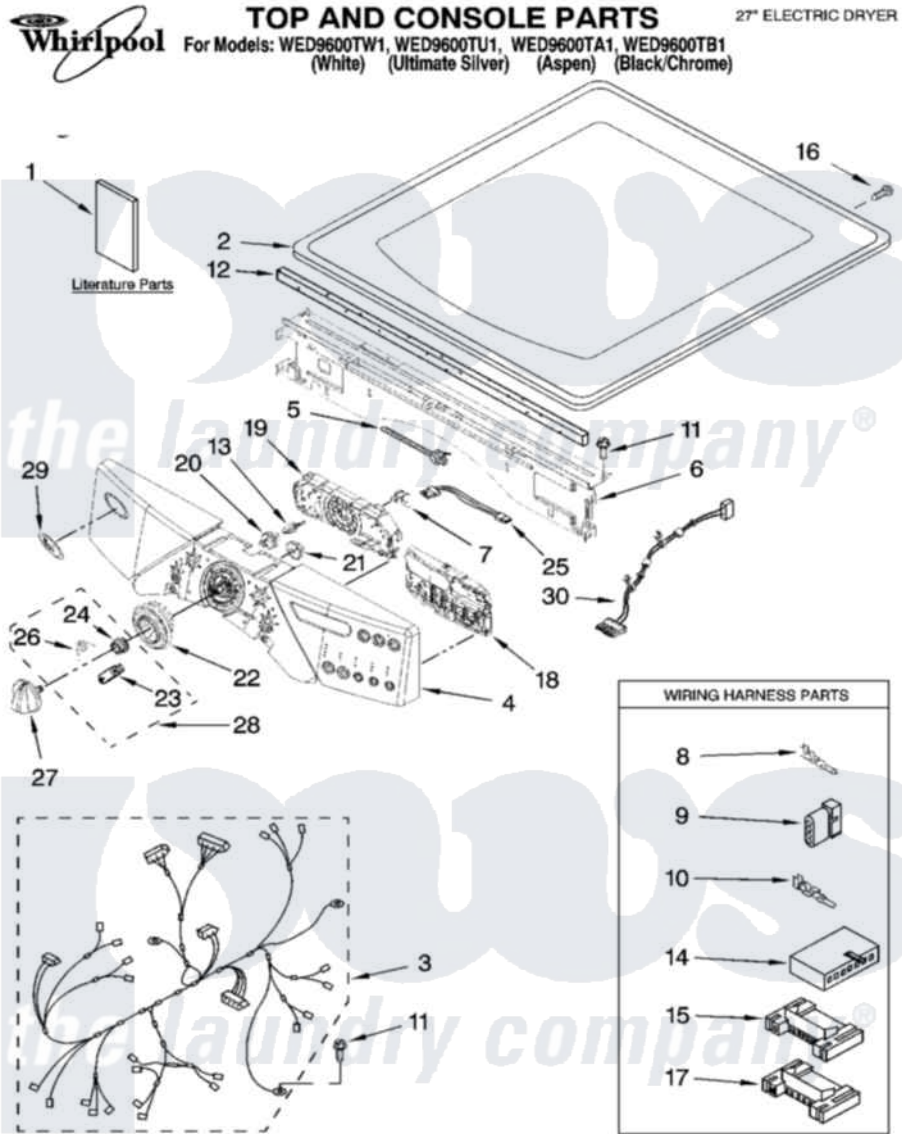

# Whirlpool WED9600TW1 01 - TOP AND CONSOLE PARTS

3-08 Litho in U.S.A.(LT)

1

Part No. W10194217 Rev. A

Whirlpool Residential Whirlpool WED9600TW1 Dryer Parts Parts Diagram 01 - TOP AND CONSOLE PARTS  
 Click on the part number to view part

Item	Original Part Number	Replaced By	Status	Part Description
1	W10136968		Not Available	Use & Care Guide
"	W10177462		Not Available	Tech Sheet
"	W10139791		Not Available	Guide, Quick Start
"	W10134980		Not Available	Installation, Diagonostic Guide
"	W10139322		Not Available	TIP SHEET DRYER STEAM
2	8519251	<a href="#">W10117263</a>		Top
"	<a href="#">W10114785</a>			Top
"	<a href="#">W10140290</a>			Top
"	8579997	<a href="#">W10192490</a>		Top
3	W10111017	<a href="#">W10238916</a>		Harness, Main
4	<a href="#">W10153650</a>			Panel, Console
"	W10153654		Not Available	Panel, Console (Includes Illus: 20,21,22,27,28 & 29) (Ultimate Silver)
"	<a href="#">W10153655</a>			Panel, Console
"	<a href="#">W10153652</a>			Panel, Console
5	<a href="#">3391018</a>			Tie Cable