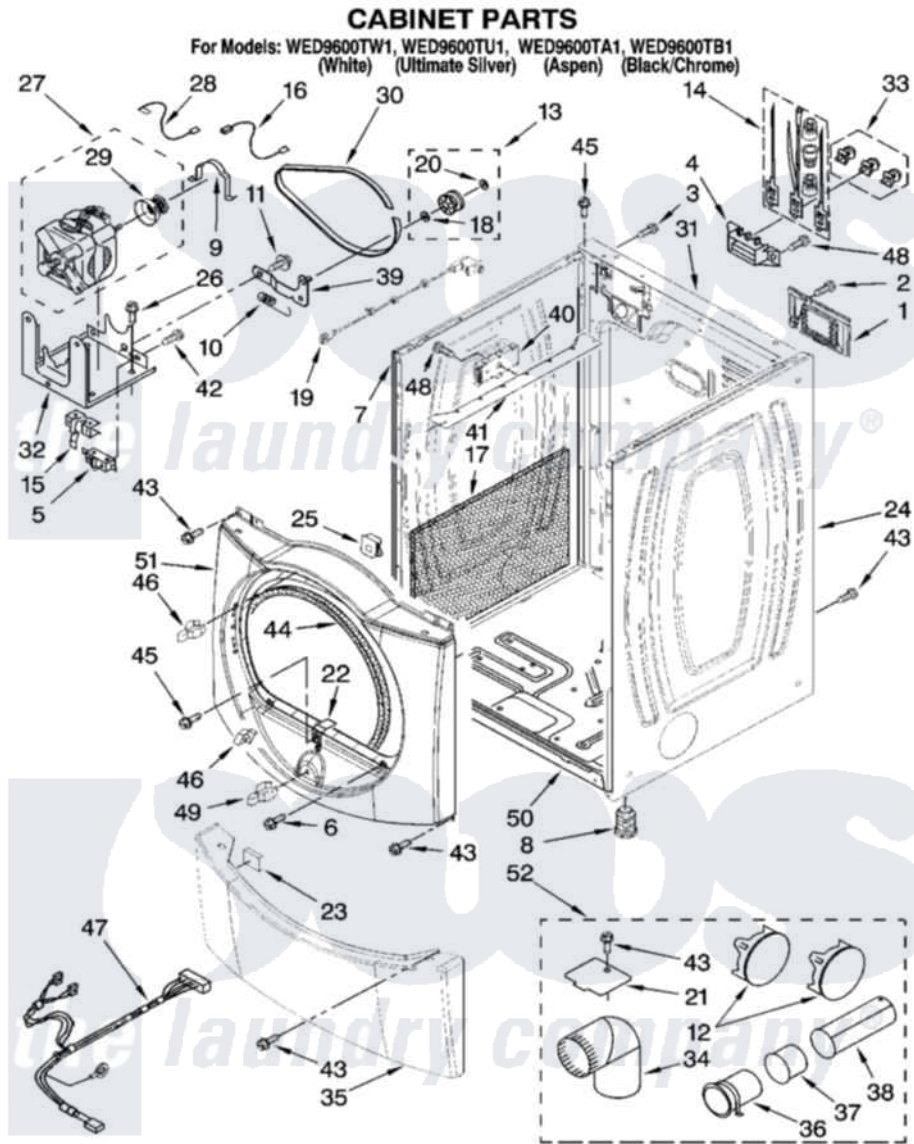

Whirlpool WED9600TW1 02 - CABINET PARTS

W10194217

3

Whirlpool Residential Whirlpool WED9600TW1 Dryer Parts Parts Diagram 02 - CABINET PARTS

[Click on the part number to view part](#)

| Item | Original Part Number | Replaced By | Status | Part Description |
|------|-------------------------|---------------------------|--------|---|
| 1 | 8576583 | W10119283 | | Cover, Terminal Block |
| 2 | 3390814 | 90767 | | Screw, 8A X 3/8 HeX Washer Head Tapping |
| 3 | 8533974 | 4331106 | | Screw, No.10-32 X 7/16 |
| 4 | 3397659 | | | Block, Terminal |
| 5 | 3394881 | 279782 | | Switch-Lid |
| 6 | 3357011 | 308685 | | Side Trim) |
| 7 | W10138989 | W10117272 | | Panel |
| " | W10138995 | W10117286 | | Panel |
| " | W10138999 | W10156768 | | Panel |
| " | W10138996 | W10117282 | | Panel |
| 8 | 3392100 | 49621 | | Feet-Leveling |
| " | 279810 | | | Foot-Optional |
| 9 | 660658 | | | Clamp, Motor Mounting 343481 685441 |
| 10 | 3387374 | | | Spring, Idler |
| 11 | 3389420 | | | Retainer-Idler 1/4-20 X 1/16 |