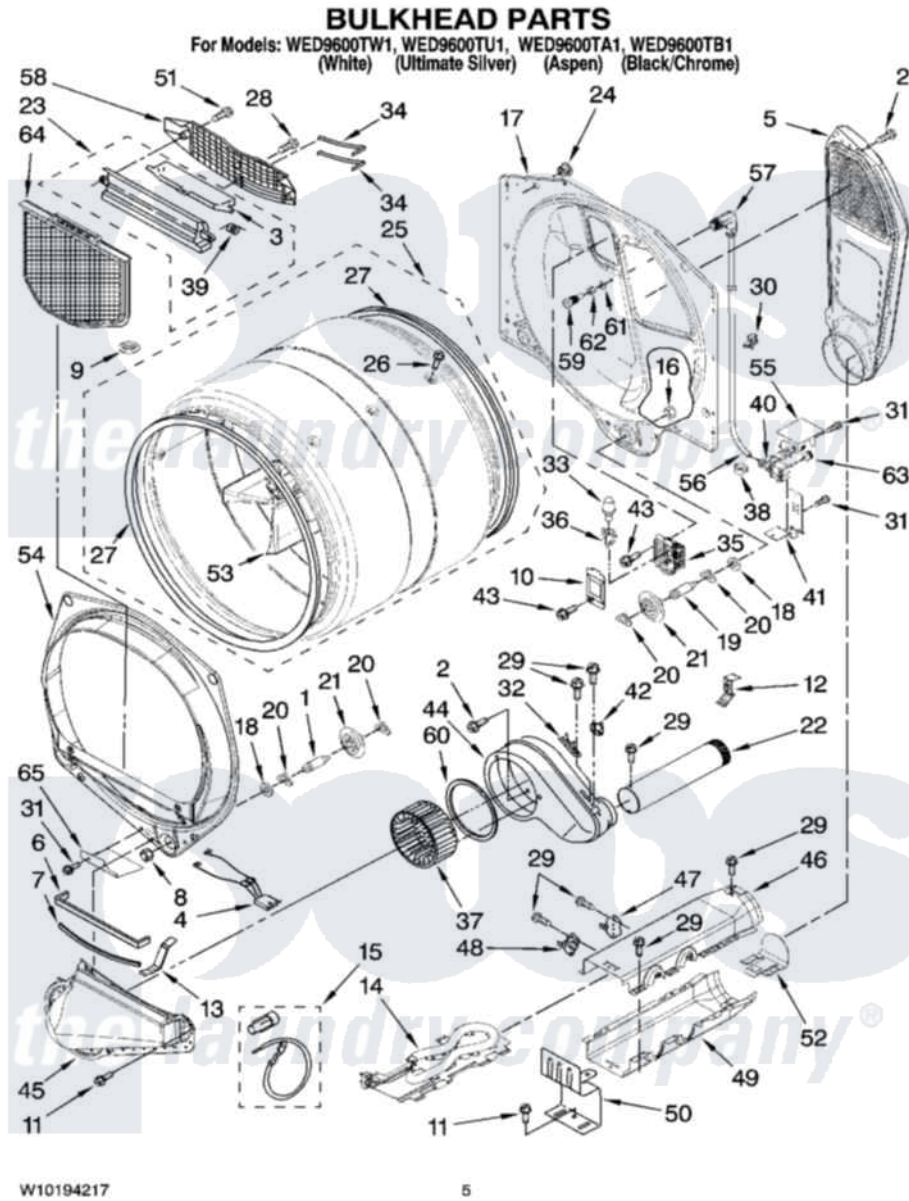

Whirlpool WED9600TW1 03 - BULKHEAD PARTS

Whirlpool [Residential Whirlpool WED9600TW1 Dryer Parts](#) Parts Diagram 03 - BULKHEAD PARTS
Click on the part number to view part

Item	Original Part Number	Replaced By	Status	Part Description
1	8575324	W10359271		Shaft, Drum Roller Threads
2	3390647	488729		Screw
3	3394984	8563758		Door, Lint Screen
4	3406653			Harness, Sensor
5	697354	3387911		Duct-Air
6	697813			Seal, Outlet Housing
7	697814	697813		Seal, Outlet Housing
8	3934666	W10080210		Nut, 3/8 X 16
9	W10128544			Housing-Outlet
10	3402841	8532165		Lens, Drum Light
11	489463			Screw, 8-18 X 1/16
12	8572105			Retainer, Toe Panel
13	8066208			Clip-Exhaust
14	8544771			Heater Element
15	279457			Wire Kit, Terminal
16	W10001120	W10080190		Nut, 3/8-16