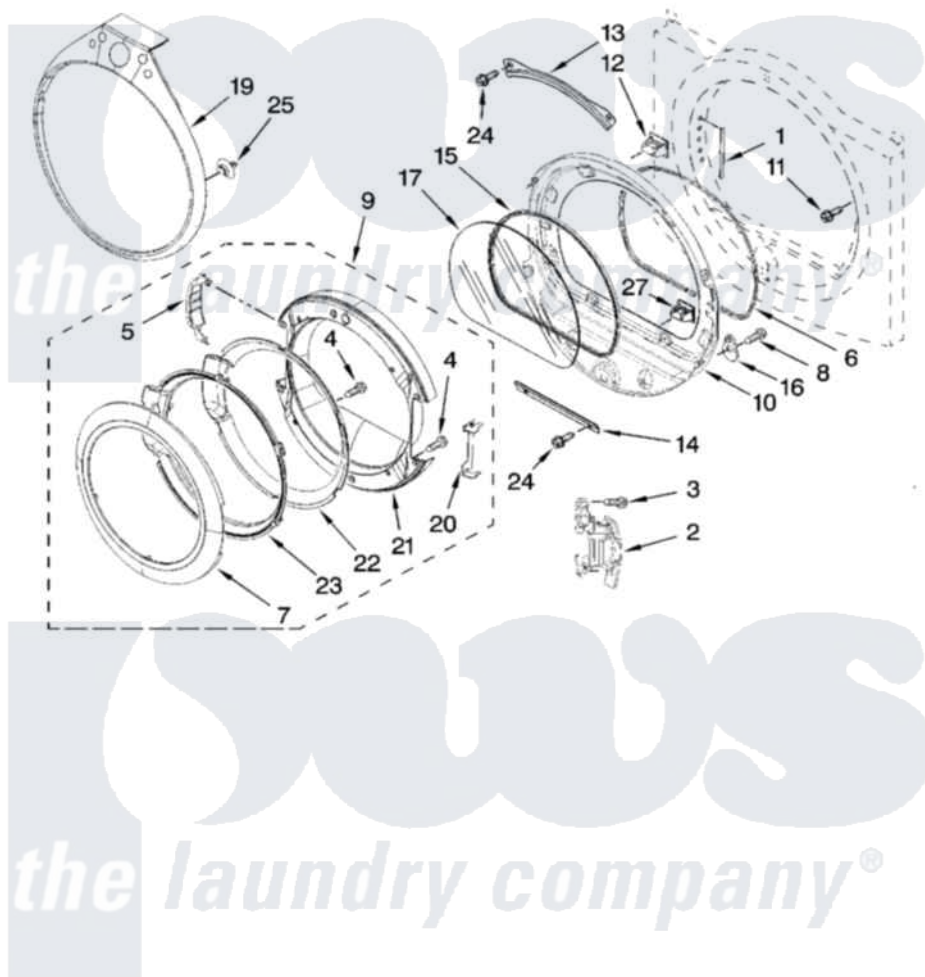

Whirlpool WED9600TW1 04 - DOOR PARTS, OPTIONAL PARTS (NOT INCLUDED)

DOOR PARTS

For Models: WED9600TW1, WED9600TU1, WED9600TA1, WED9600TB1
(White) (Ultimate Silver) (Aspen) (Black/Chrome)

W10194217

7

Whirlpool Residential Whirlpool WED9600TW1 Dryer Parts Parts Diagram 04 - DOOR PARTS, OPTIONAL PARTS (NOT INCLUDED)

Click on the part number to view part

Item	Original Part Number	Replaced By	Status	Part Description
1	W10085210			Label-Hinge Hole Cover Front Panel
2	W10139920			Door Hinge Assembly
3	W10159996			Screw, 10-24 X 25/64
4	9742177			Screw, 8-18 X .625
5	W10180119			Cover-Hinge, Stationary Cover Hinge
"	BLANK		Not Available	(Following Parts Not Included)
"	W10181197			Cover Hinge
6	W10139457			Seal-Door Handle, Ring Door
7	8579502			Handle, Door
8	3393008	308685		Side Trim)
9	W10180115			Door Assembly
10	8578229			Door Assembly
11	355515			Screw, 8-18 X 11/16