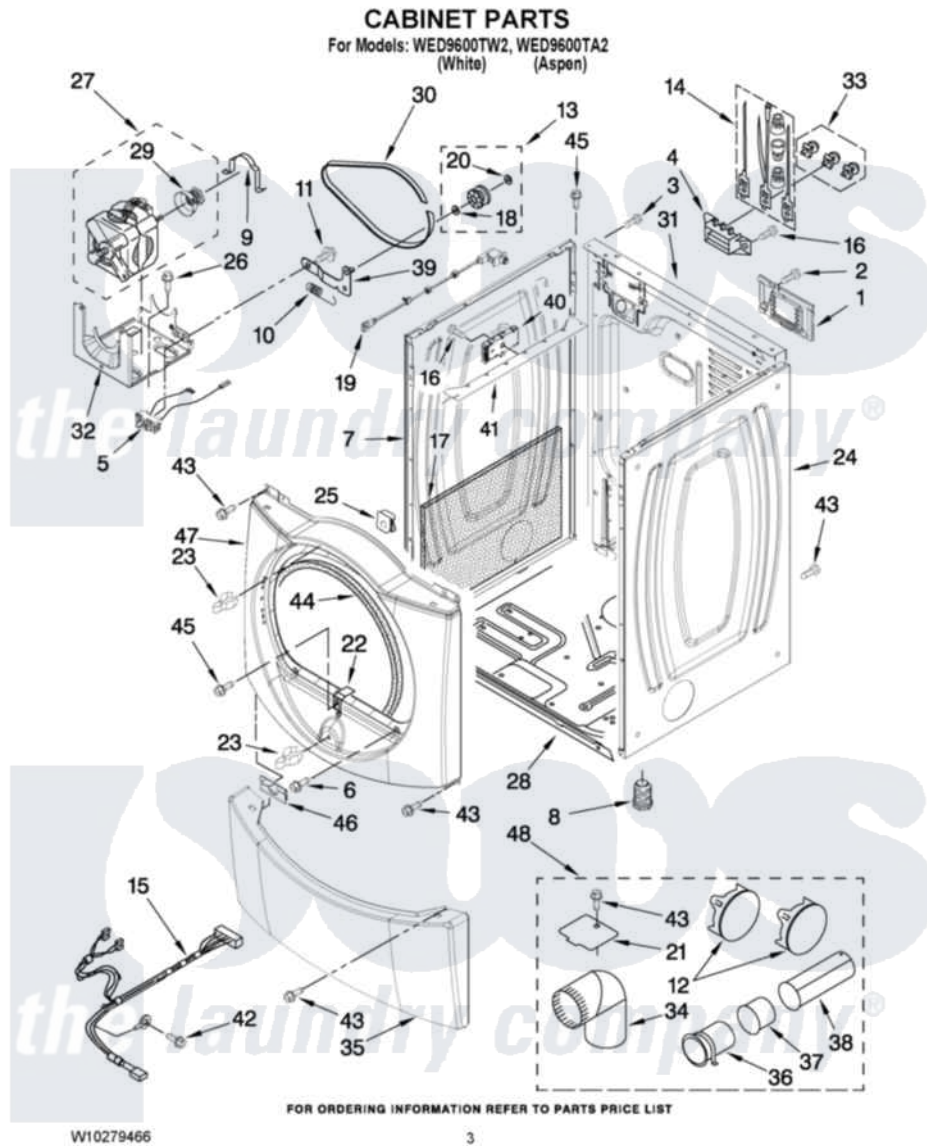

Whirlpool WED9600TW2 02 - CABINET PARTS

Whirlpool Residential Whirlpool WED9600TW2 Dryer Parts Parts Diagram 02 - CABINET PARTS
Click on the part number to view part

Item	Original Part Number	Replaced By	Status	Part Description
1	8576583	W10119283		Cover, Terminal Block
2	3390814	90767		Screw, 8A X 3/8 HeX Washer Head Tapping
3	8533974	4331106		Screw, No.10-32 X 7/16
4	3397659			Block, Terminal
5	W10246525	W10314253		Switch, Assembly Broken Belt
6	3357011	308685		Side Trim)
7	W10192435			Panel, Side
"	W10192443			Panel, Side
8	3392100	49621		Feet-Leveling
"	279810			Foot-Optional
9	W10121316			Plug, Multivent
10	3387374			Spring, Idler
11	3389420			Retainer-Idler 1/4-20 X 1/16
12	49252			Plug, Multivent
"	W10136987			Plug, Multivent
13	3388672	279640		Pulley-ldr

14	279318		Terminal Tinned And Brass Panel
15	W10242904		Harness, Digital Interface
16	90767		Screw, 8A X 3/8 HeX Washer Head Tapping
17	W10123956		Dampening Panel
18	W10121334		Washer, Thrust
19	W10128087	W10318609	Switch, Assembly Door
20	690997		Washer, Thrust
21	8066115	3394331	Plate Cover
22	8529053		Ramp, Door Door Switch
23	696144	279570	Latch
24	W10192446		Panel, Side
"	W10192454		Panel, Side
25	62825		Clip-S Type Control Board
26	343641	681414	Screw, 10AB X 1/2
27	8538263	279787	Motor-Drve
28	W10239098		Front Panel
29	8578220		Pulley, Motor
30	3387610	661570	Belt
31	W10053558	W10116475	Panel, Rear
32	W10242878		Bracket, Motor Mounting
33	279393		Terminal Block Screw Kit
34	49026		4" - 90° Elbow
35	W10246269		Panel, Toe
"	W10246278		Toe Panel
36	8563747		Exhaust Pipe Medium Pipe
37	8563750		Exhaust Pipe
38	8563749		Exhaust Pipe
39	3388674	W10118756	Idler Bracket
40	W10174746		Board, Control
41	8563727		Bracket, Control
42	693995		Screw, Hex Head
43	3390647	488729	Screw
44	3387242		Seal, Front Panel
45	3393008	308685	Side Trim)
46	8519459		Clip, Toe Panel
47	W10180423		Front Panel
"	W10180432		Front Panel
48	279818	W10470674	Dryer Exhaust Kit
"	W10152954	W10470674	Dryer Exhaust Kit