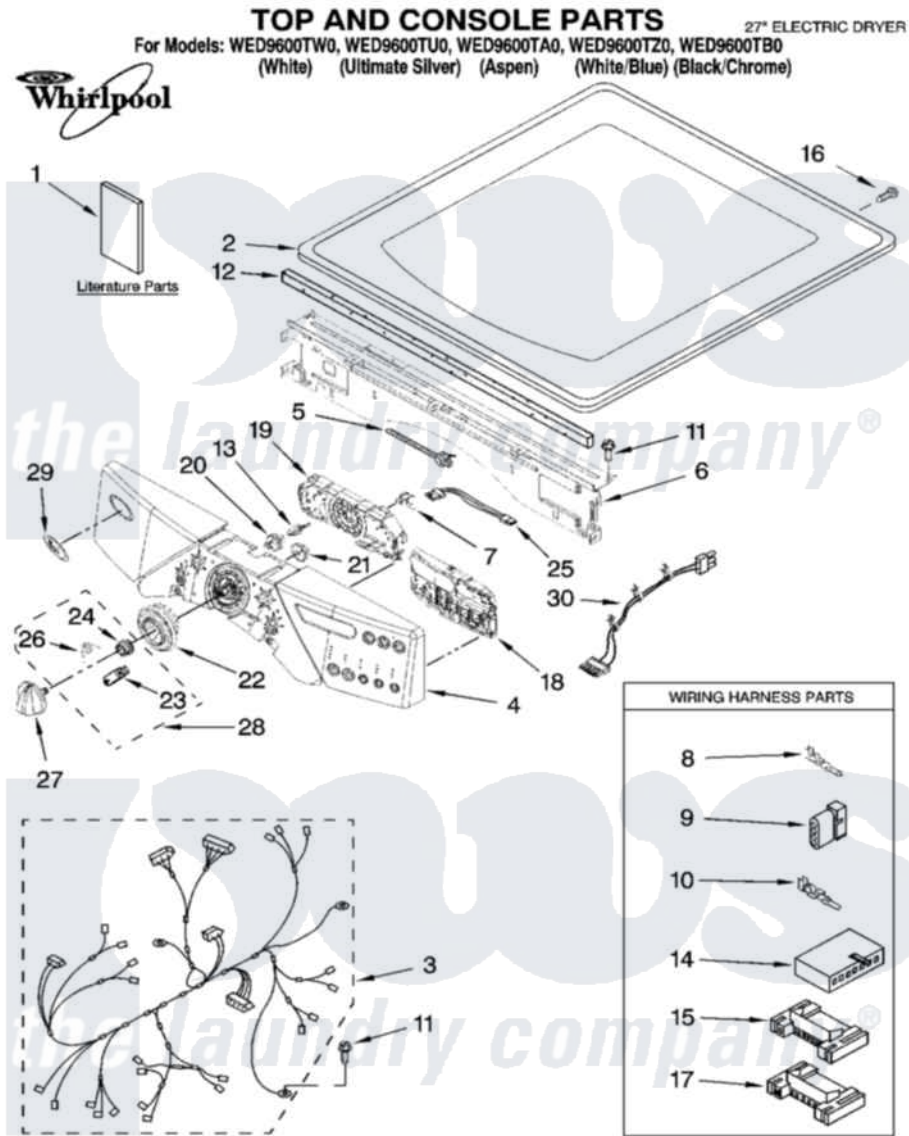

Whirlpool WED9600TZ0 01 - TOP AND CONSOLE PARTS

9-07 Litho in U.S.A.(LT)

1

Part No. W10145263 Rev. A

Whirlpool [Residential Whirlpool WED9600TZ0 Dryer Parts](#) Parts Diagram 01 - TOP AND CONSOLE PARTS

[Click on the part number to view part](#)

Item	Original Part Number	Replaced By	Status	Part Description
1	W10136968		Not Available	Use & Care Guide
"	W10143265		Not Available	Tech Sheet
"	W10139791		Not Available	Guide, Quick Start
"	W10134980		Not Available	Installation, Diagnostic Guide
"	W10139322		Not Available	TIP SHEET DRYER STEAM
2	8519251	W10117263		Top
"	W10114785			Top
"	W10140290			Top
"	8579997	W10192490		Top
3	W10110988			Harness, Main
4	W10153650			Panel, Console
"	W10153654		Not Available	Panel, Console (Includes Illus: 20,21,22,27,28 & 29) (Ultimate Silver)
"	W10153655			Panel, Console
"	W10153653			Panel, Console
"	W10153652			Panel, Console

5	3391018		Tie Cable
6	W10006840	W10215656	Bracket, Console
7	W10112268		Clip-Harness
8	94614		Terminal
9	3936144		Do-It-Yourself Repair Manuals
10	94613	596797	Terminal
11	3390647	488729	Screw
12	W10112267		Foam-Seal Control Bracket
13	W10030070	W10012480	Kit
14	3936150		Connector, 7-Circuit
15	3395683		Receptacle, Multi-Terminal
16	8281225		Screw, 8-18 X 1/2
17	2203186		Connector, 5-Circuit
18	W10110659	W10294708	Kit
19	W10110658		User Interface
20	W10012430		Encoder, Wheel Kit.
21	W10012440		Retainer-Snap
22	W10012410		Knob, Light Ring
23	W10012810	280230	Encoder, Wheel Kit.
24	W10012460	280230	Encoder, Wheel Kit.
25	W10095960		Harness, Communication
26	W10012820	280230	Encoder, Wheel Kit.
27	W10116702		Knob, Control
"	W10116704		Knob, Control
"	W10153663		Knob, Control
"	W10116706		Knob, Control
"	W10116705		Knob, Control
28	280230		Encoder, Wheel Kit.
29	W10117943	8303811	Badge, Assembly
30	W10110976		Cube, Cable