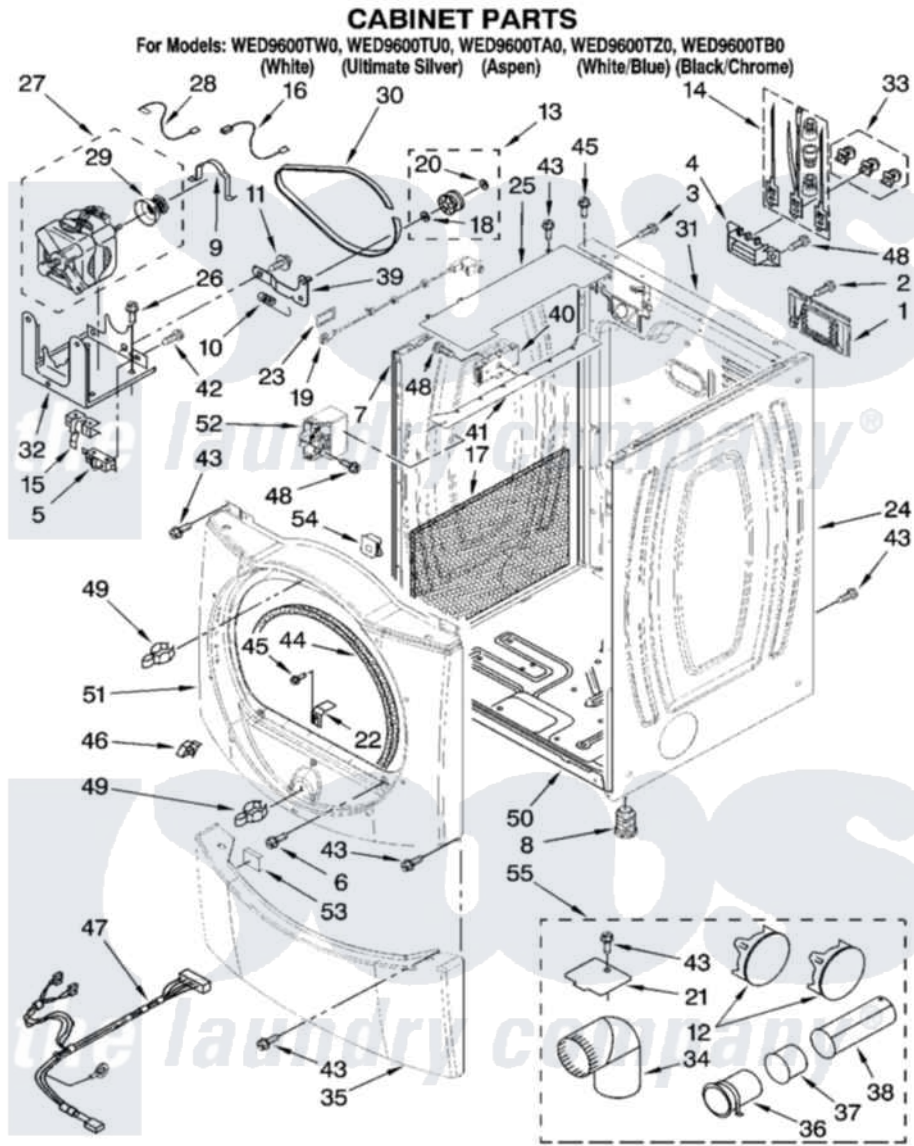

Whirlpool WED9600TZ0 02 - CABINET PARTS

W10145263

3

Whirlpool [Residential Whirlpool WED9600TZ0 Dryer Parts](#) Parts Diagram 02 - CABINET PARTS

[Click on the part number to view part](#)

Item	Original Part Number	Replaced By	Status	Part Description
1	8576583	W10119283		Cover, Terminal Block
2	3390814	90767		Screw, 8A X 3/8 HeX Washer Head Tapping
3	8533974	4331106		Screw, No.10-32 X 7/16
4	3397659			Block, Terminal
5	3394881	279782		Switch-Lid
6	3357011	308685		Side Trim)
7	W10138989	W10117272		Panel
"	W10138995	W10117286		Panel
"	W10138999	W10156768		Panel
"	W10138996	W10117282		Panel
8	3392100	49621		Feet-Leveling
"	279810			Foot-Optional
9	660658			Clamp, Motor Mounting 343481 685441
10	3387374			Spring, Idler
11	3389420			Retainer-Idler 1/4-20 X 1/16