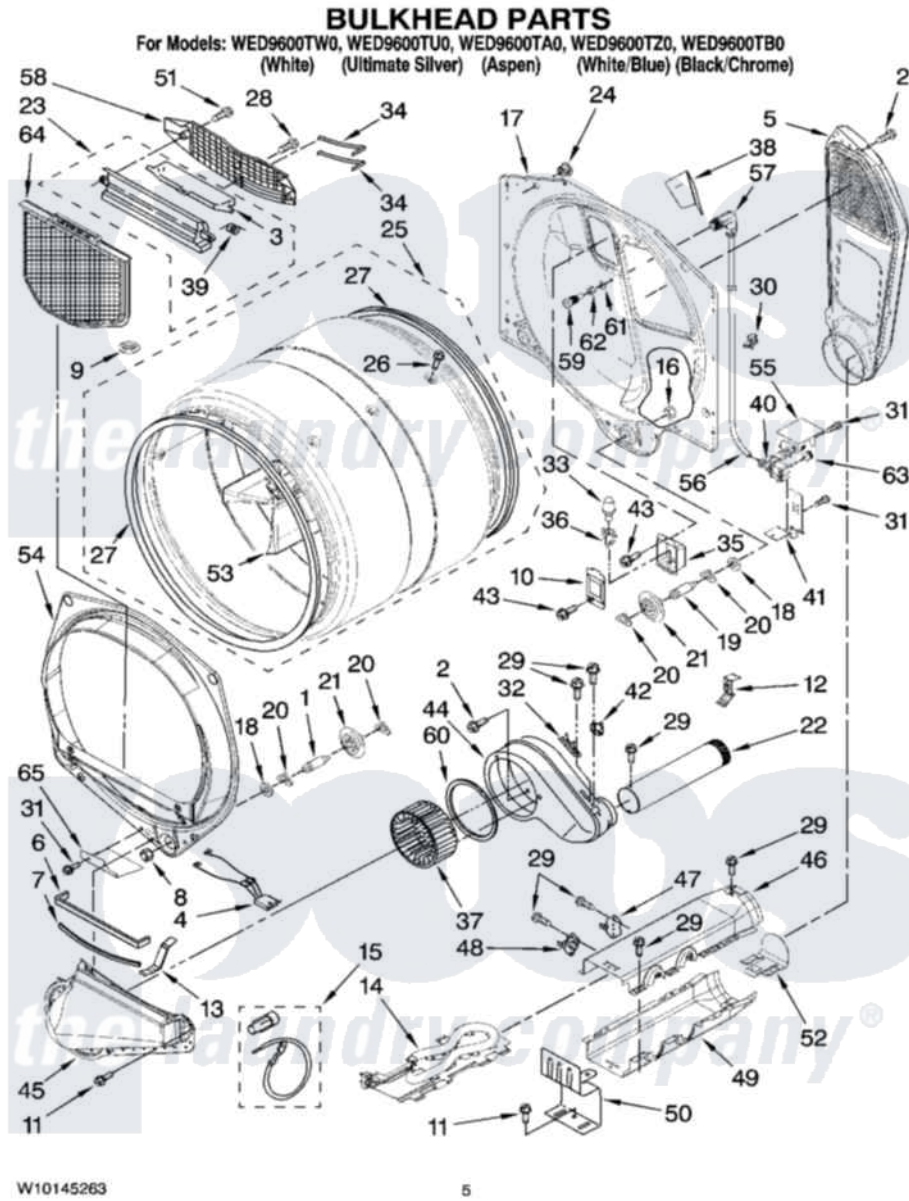

Whirlpool WED9600TZ0 03 - BULKHEAD PARTS

Whirlpool [Residential Whirlpool WED9600TZ0 Dryer Parts](#) Parts Diagram 03 - BULKHEAD PARTS
 Click on the part number to view part

| Item | Original Part Number | Replaced By | Status | Part Description |
|------|---------------------------|---------------------------|--------|----------------------------|
| 1 | 8575324 | W10359271 | | Shaft, Drum Roller Threads |
| 2 | 3390647 | 488729 | | Screw |
| 3 | 3394984 | 8563758 | | Door, Lint Screen |
| 4 | 3406653 | | | Harness, Sensor |
| 5 | 697354 | 3387911 | | Duct-Air |
| 6 | 697813 | | | Seal, Outlet Housing |
| 7 | 697814 | 697813 | | Seal, Outlet Housing |
| 8 | 3934666 | W10080210 | | Nut, 3/8 X 16 |
| 9 | W10128544 | | | Housing-Outlet |
| 10 | 3402841 | 8532165 | | Lens, Drum Light |
| 11 | 489463 | | | Screw, 8-18 X 1/16 |
| 12 | 8572105 | | | Retainer, Toe Panel |
| 13 | 8066208 | | | Clip-Exhaust |
| 14 | 8544771 | | | Heater Element |
| 15 | 279457 | | | Wire Kit, Terminal |
| 16 | W10001120 | W10080190 | | Nut, 3/8-16 |