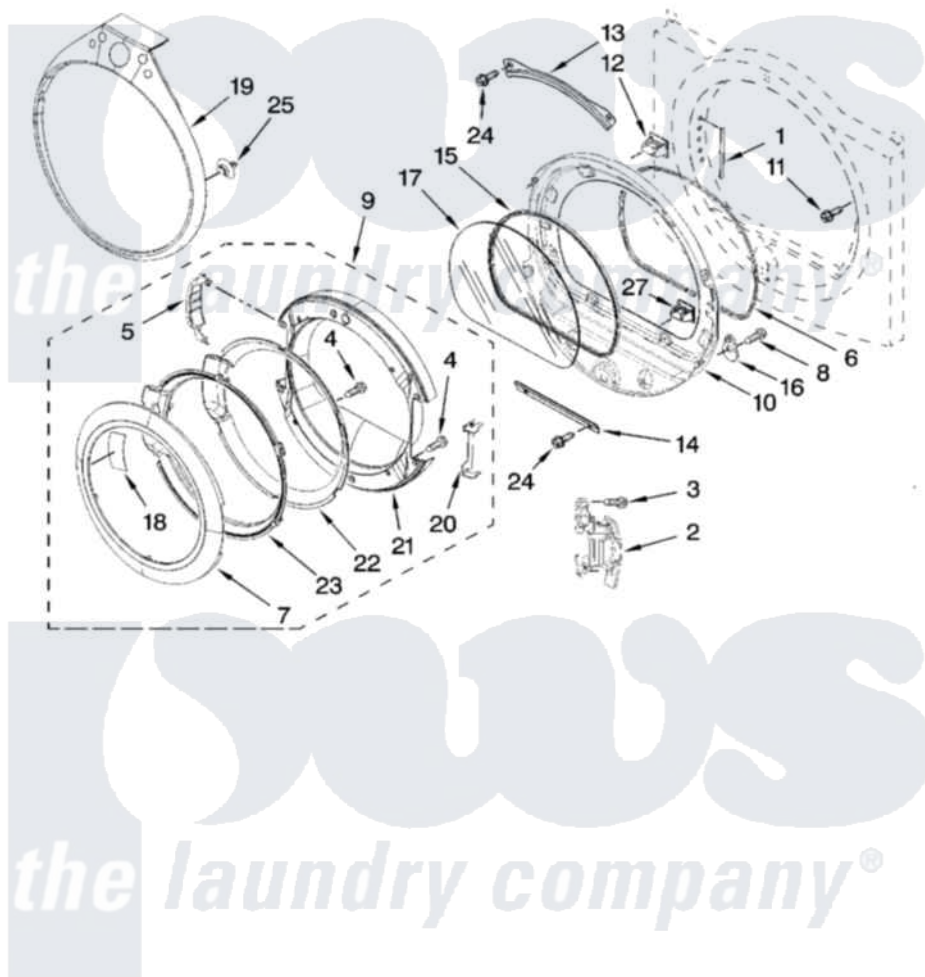

# Whirlpool WED9600TZ0 04 - DOOR PARTS, OPTIONAL PARTS (NOT INCLUDED)

## DOOR PARTS

For Models: WED9600TW0, WED9600TU0, WED9600TA0, WED9600TZ0, WED9600TB0  
(White) (Ultimate Silver) (Aspen) (White/Blue) (Black/Chrome)

W10145263

7

Whirlpool [Residential Whirlpool WED9600TZ0 Dryer Parts](#) Parts Diagram 04 - DOOR PARTS, OPTIONAL PARTS (NOT INCLUDED)

[Click on the part number to view part](#)

Item	Original Part Number	Replaced By	Status	Part Description
1	<a href="#">W10085210</a>			Label-Hinge Hole Cover Front Panel
2	<a href="#">W10139920</a>			Door Hinge Assembly
3	W10017850	<a href="#">280203</a>		Screw-Kit
4	<a href="#">9742177</a>			Screw, 8-18 X .625
5	8578153	<a href="#">W10180119</a>		Cover-Hinge, Stationary Cover Hinge
"	BLANK		Not Available	(Following Parts Not Included)
"	8578152	<a href="#">W10181197</a>		Cover Hinge
6	<a href="#">W10139457</a>			Seal-Door Handle, Ring Door
7	W10048070	<a href="#">8579502</a>		Handle, Door
"	W10048010	<a href="#">8579496</a>		HAndle, Ring And Pad Assembly
8	3393008	<a href="#">308685</a>		Side Trim )
9	8579520	<a href="#">W10180115</a>		Door Assembly
10	<a href="#">8578229</a>			Door Assembly