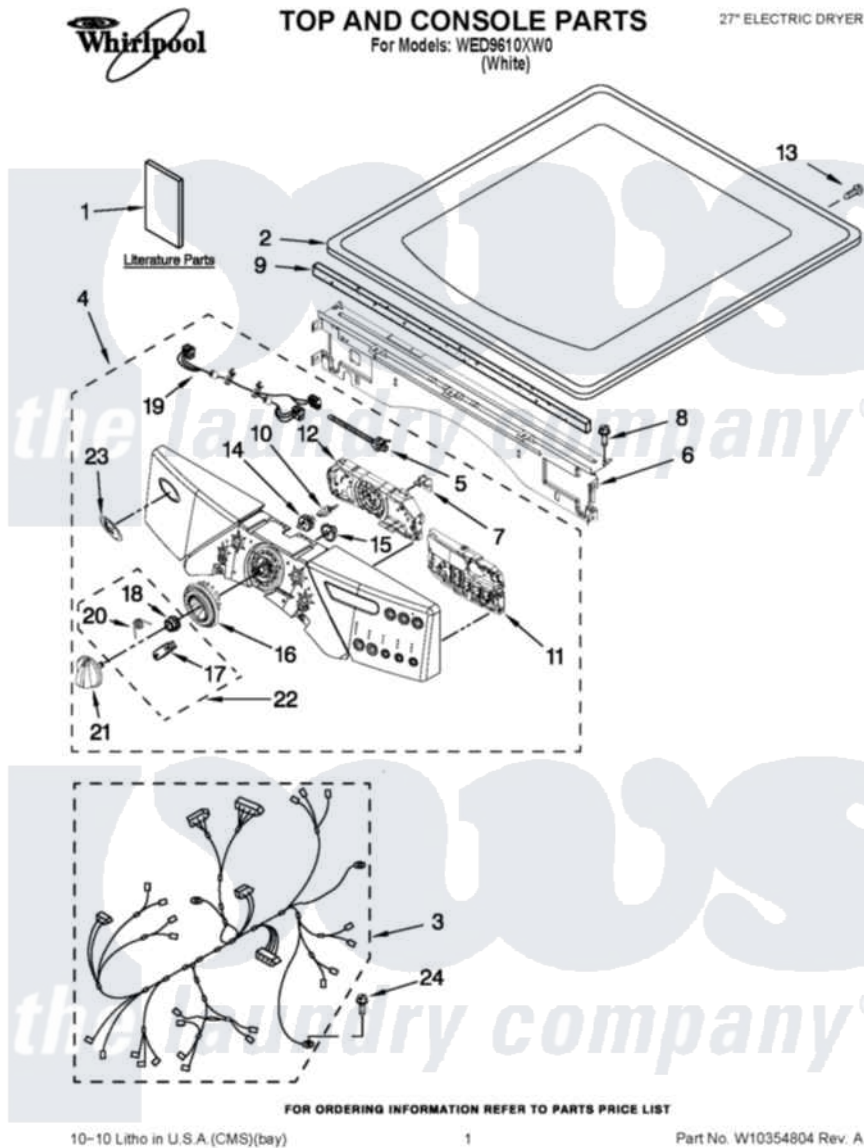

Whirlpool WED9610XW0 01 - TOP AND CONSOLE PARTS

Whirlpool Residential Whirlpool WED9610XW0 Dryer Parts Parts Diagram 01 - TOP AND CONSOLE PARTS
 Click on the part number to view part

Item	Original Part Number	Replaced By	Status	Part Description
1	W10244607			Use And Care Guide
"	W10298850		Not Available	TECH SHEET
"	W10255468		Not Available	INSTALLATION, DIAGNOSTIC GUIDE
2	3980634	W10117263		Top
3	W10111068			Harness, Main
4	W10255229			Panel, Console
5	3391018			Tie Cable
6	W10215656			Bracket, Console
7	W10112268			Clip-Harness
8	3390647	488729		Screw
9	W10112267			Foam-Seal Control Bracket
10	W10030070	W10012480		Kit
11	W10279773			User Interface
12	W10279709			User Interface,
13	98139	303776		Screw
14	W10012430			Encoder, Wheel Kit.

15	W10012440		Retainer-Snap
16	W10250089		Knob, Light Ring
17	W10012810	280230	Encoder, Wheel Kit.
18	W10133763	Not Available	DETENT WHEEL (SERVICE ONLY WITH ILLUS. 28)
19	W10242906		Harness, Communication
20	W10012820	280230	Encoder, Wheel Kit.
21	W10190685		Knob, Control
22	W10012480		Kit
23	W10117943	8303811	Badge, Assembly
30	693995		Screw, Hex Head