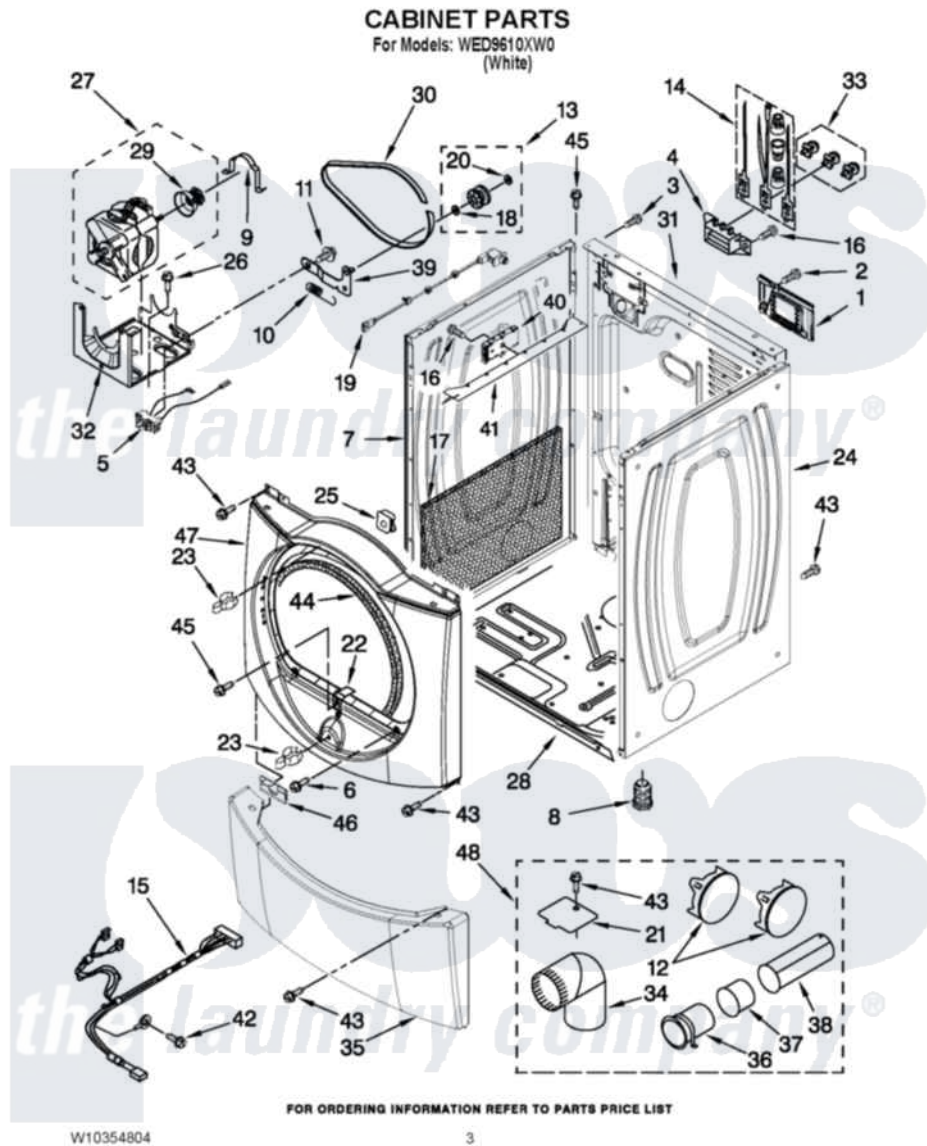

Whirlpool WED9610XW0 02 - CABINET PARTS

Whirlpool Residential Whirlpool WED9610XW0 Dryer Parts Parts Diagram 02 - CABINET PARTS
Click on the part number to view part

Item	Original Part Number	Replaced By	Status	Part Description
1	W10286180	W10119283		Cover, Terminal Block
2	3390814	90767		Screw, 8A X 3/8 HeX Washer Head Tapping
3	8533974	4331106		Screw, No.10-32 X 7/16
4	3397659			Block, Terminal
5	W10246525	W10314253		Switch, Assembly Broken Belt
6	3357011	308685		Side Trim)
7	W10192435			Panel, Side
8	3392100	49621		Feet-Leveling
NI	279810			Foot-Optional
9	W10121316			Plug, Multivent
10	3387374			Spring, Idler
11	3389420			Retainer-Idler 1/4-20 X 1/16
12	W10331132			Dryer Exhaust Kit
13	3388672	279640		Pulley-ldr
14	279318			Terminal Tinned And Brass Panel

15	W10242904		Harness, Digital Interface
16	90767		Screw, 8A X 3/8 HeX Washer Head Tapping
17	W10123956		Dampening Panel
18	W10121334		Washer, Thrust
19	W10128087	W10318609	Switch, Assembly Door
20	690997		Washer, Thrust
21	8066115	3394331	Plate Cover
22	8529053		Ramp, Door Door Switch
23	696144	279570	Latch
24	W10192446		Panel, Side
25	62825		Clip-S Type Control Board
26	343641	681414	Screw, 10AB X 1/2
27	8538263	279787	Motor-Drive
28	W10239098		Front Panel
29	8578220		Pulley, Motor
30	3387610	661570	Belt
31	W10247569		Panel, Rear
32	W10242878		Bracket, Motor Mounting
33	279393		Terminal Block Screw Kit
34	49026		4" - 90° Elbow
35	W10246269		Panel, Toe
36	8563747		Exhaust Pipe Medium Pipe
37	8563750		Exhaust Pipe
38	8563749		Exhaust Pipe
39	3388674	W10118756	Idler Bracket
40	W10256719		Board, Control
41	8563727		Bracket, Control
42	693995		Screw, Hex Head
43	3390647	488729	Screw
44	3387242		Seal, Front Panel
45	3393008	308685	Side Trim)
46	8519459		Clip, Toe Panel
47	W10180423		Front Panel
NI	W10186596	W10470674	Dryer Exhaust Kit