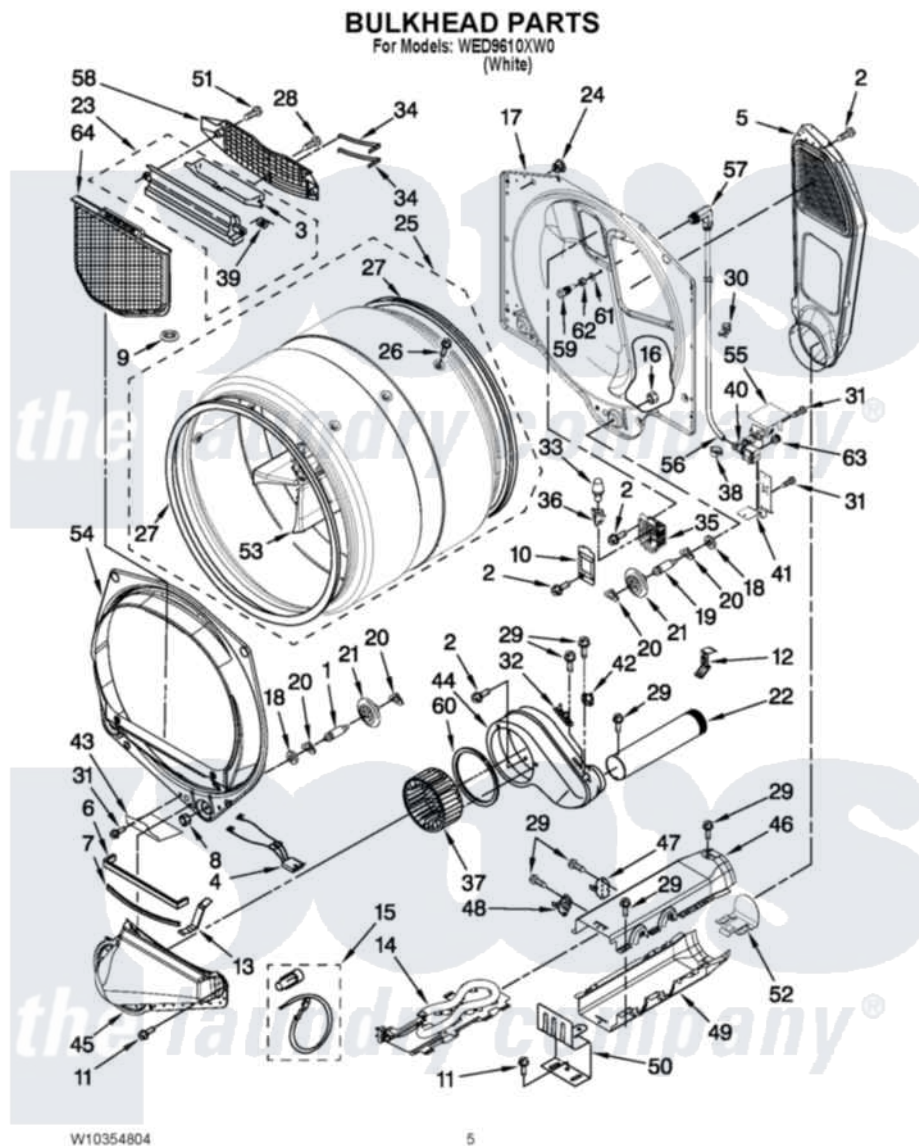

Whirlpool WED9610XW0 03 - BULKHEAD PARTS

Whirlpool Residential Whirlpool WED9610XW0 Dryer Parts Parts Diagram 03 - BULKHEAD PARTS
 Click on the part number to view part

Item	Original Part Number	Replaced By	Status	Part Description
1	8575324	W10359271		Shaft, Drum Roller Threads
2	3390647	488729		Screw
3	W10153413			Door, Lint Screen
4	3406653			Harness, Sensor
5	697354	3387911		Duct-Air
6	697813			Seal, Outlet Housing
7	697814	697813		Seal, Outlet Housing
8	3934666	W10080210		Nut, 3/8 X 16
9	W10128544			Housing-Outlet
10	3402841	8532165		Lens, Drum Light
11	489463			Screw, 8-18 X 1/16
12	8572105			Retainer, Toe Panel
13	8066208			Clip-Exhaust
14	8544771			Heater Element
15	279457			Wire Kit, Terminal
16	W10001120	W10080190		Nut, 3/8-16