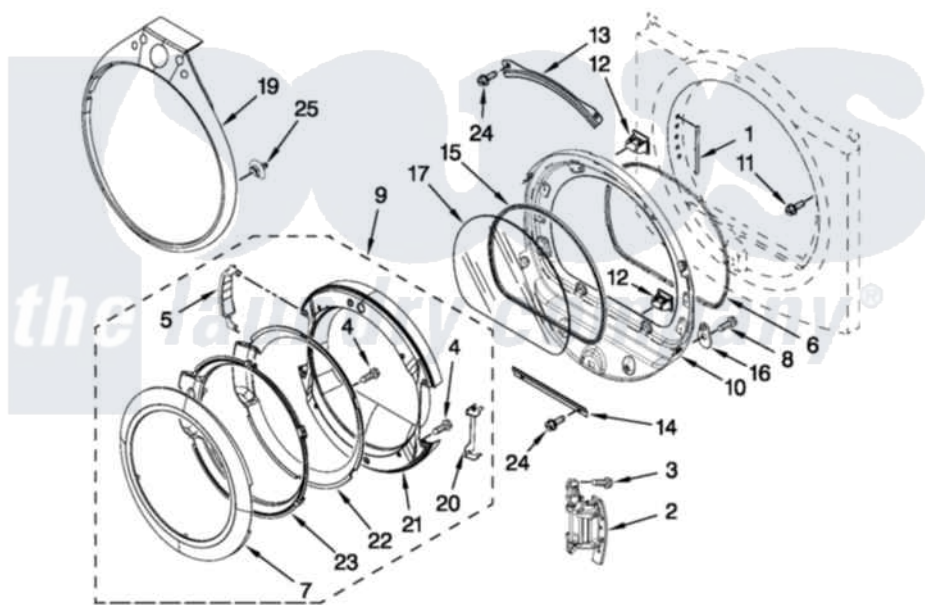

# Whirlpool WED9610XW0 04 - DOOR PARTS

## DOOR PARTS

For Models: WED9610XW0  
(White)

FOR ORDERING INFORMATION REFER TO PARTS PRICE LIST

W10354804

7

Whirlpool [Residential Whirlpool WED9610XW0 Dryer Parts](#) Parts Diagram 04 - DOOR PARTS

[Click on the part number to view part](#)

Item	Original Part Number	Replaced By	Status	Part Description
1	<a href="#">W10085210</a>			Label-Hinge Hole Cover Front Panel
"	<a href="#">W10085230</a>			Label, Hinge Hole Cover
2	<a href="#">W10310366</a>			Door Hinge Assembly
3	<a href="#">W10159996</a>			Screw, 10-24 X 25/64
4	<a href="#">9742177</a>			Screw, 8-18 X .625
5	<a href="#">W10180119</a>			Cover-Hinge, Stationary Cover Hinge
"	<a href="#">W10181197</a>			Cover Hinge
6	<a href="#">W10139457</a>			Seal-Door Handle, Ring Door
7	<a href="#">8579502</a>			Handle, Door
8	3393008	<a href="#">308685</a>		Side Trim )
9	<a href="#">W10193530</a>			Door Assembly
10	<a href="#">8577819</a>			Door Assembly
11	<a href="#">355515</a>			Screw, 8-18 X 11/16
12	690081	<a href="#">279570</a>		Latch
13	<a href="#">8519356</a>			Retainer-Window

14	<a href="#">8519354</a>		Retainer-Window
15	<a href="#">8579662</a>		Gasket, Window
16	<a href="#">W10048910</a>		Screw-Plug
17	<a href="#">8566254</a>		Glass-Window
19	<a href="#">W10246600</a>		Tear-Drop Trim And Clip Assembly
20	<a href="#">W10180120</a>		Shield, Door
21	<a href="#">W10180118</a>		Door, Intermediate
22	<a href="#">W10180117</a>		Door Mask
23	<a href="#">8578155</a>		Door Screen
24	3393258	<a href="#">3373329D</a>	Screw
25	<a href="#">W10129065</a>		Trim-Clip Metal