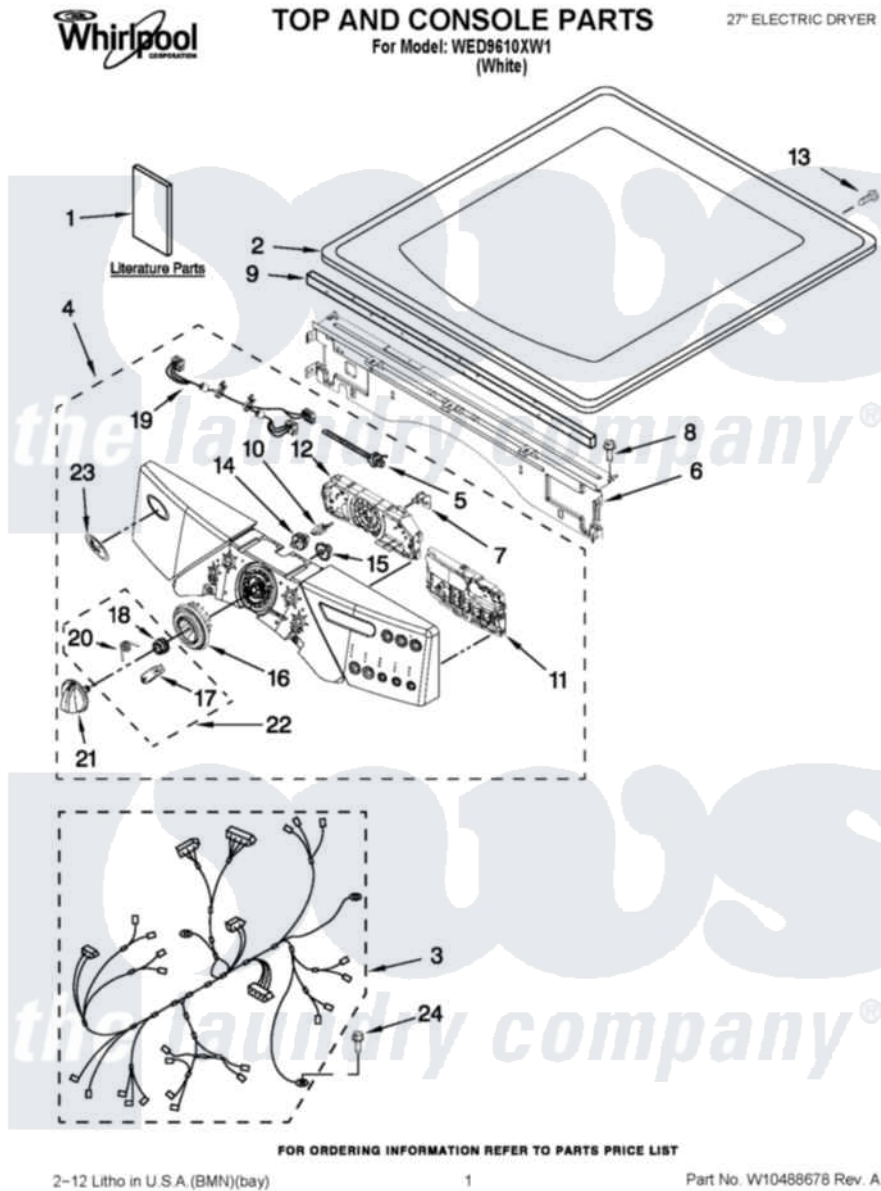

# Whirlpool WED9610XW1 01 - TOP AND CONSOLE PARTS

Whirlpool [Residential Whirlpool WED9610XW1 Dryer Parts](#) Parts Diagram 01 - TOP AND CONSOLE PARTS  
Click on the part number to view part

Item	Original Part Number	Replaced By	Status	Part Description
1	W10477028		Not Available	USE & CARE GUIDE
"	W10298850		Not Available	TECH SHEET
"	W10471644		Not Available	INSTALLATION, INSTRUCTION
2	3980634	<a href="#">W10117263</a>		Top
3	<a href="#">W10111068</a>			Harness, Main
4	<a href="#">W10255229</a>			Panel, Console
5	<a href="#">3391018</a>			Tie Cable
6	<a href="#">W10215656</a>			Bracket, Console
7	<a href="#">W10112268</a>			Clip-Harness
8	3390647	<a href="#">488729</a>		Screw
9	<a href="#">W10112267</a>			Foam-Seal Control Bracket
10	W10030070	<a href="#">W10012480</a>		Kit
11	<a href="#">W10279773</a>			User Interface
12	<a href="#">W10279709</a>			User Interface,
13	3390647	<a href="#">488729</a>		Screw
14	<a href="#">W10012430</a>			Encoder, Wheel Kit.

15	<a href="#">W10012440</a>		Retainer-Snap
16	<a href="#">W10250089</a>		Knob, Light Ring
17	W10012810	<a href="#">280230</a>	Encoder, Wheel Kit.
18	W10133763	Not Available	DETENT WHEEL (SERVICE ONLY WITH ILLUS. 28 )
19	<a href="#">W10242906</a>		Harness, Communication
20	W10012820	<a href="#">280230</a>	Encoder, Wheel Kit.
21	<a href="#">W10190685</a>		Knob, Control
22	<a href="#">W10012480</a>		Kit
23	W10117943	<a href="#">8303811</a>	Badge, Assembly
24	<a href="#">693995</a>		Screw, Hex Head