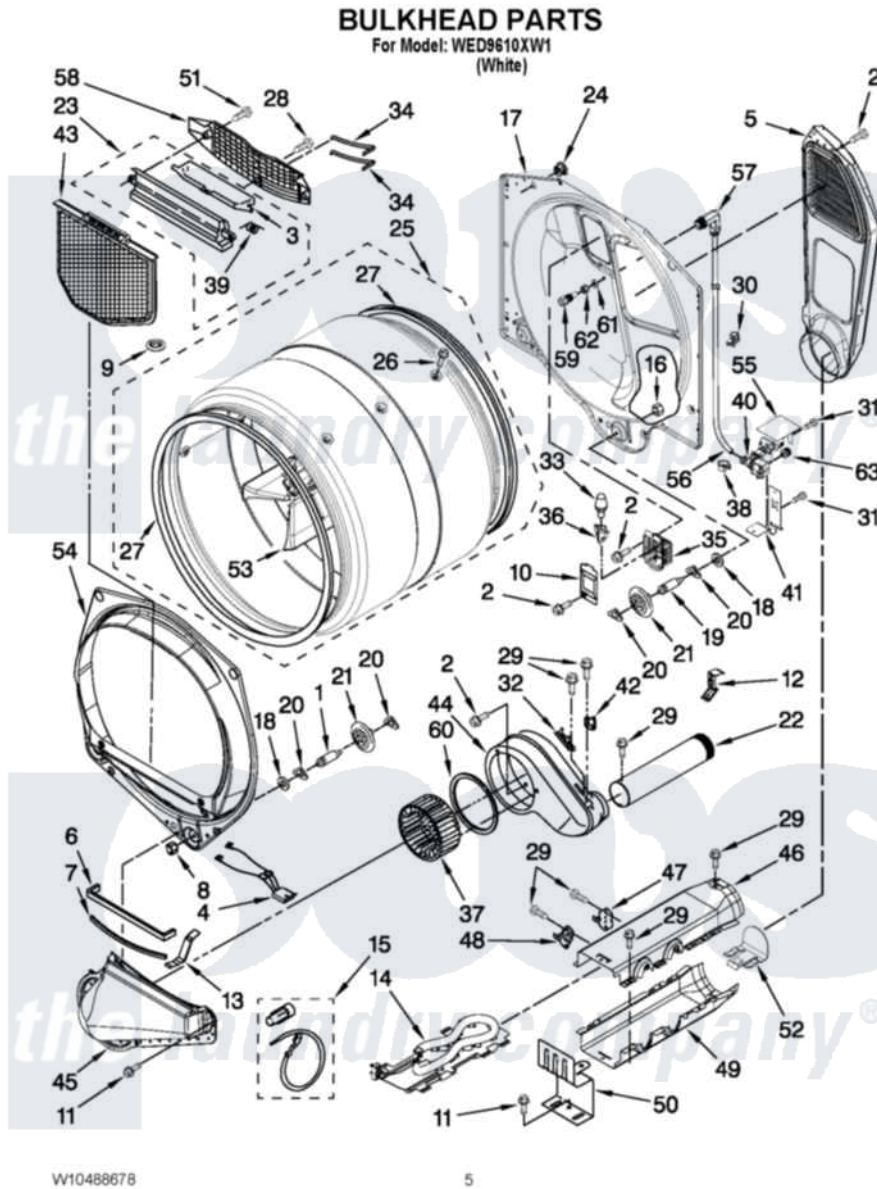

Whirlpool WED9610XW1 03 - BULKHEAD PARTS

Whirlpool Residential Whirlpool WED9610XW1 Dryer Parts Parts Diagram 03 - BULKHEAD PARTS
Click on the part number to view part

Item	Original Part Number	Replaced By	Status	Part Description
1	W10359271			Shaft, Drum Roller Threads
2	3390647	488729		Screw
3	W10153413			Door, Lint Screen
4	3406653			Harness, Sensor
5	697354	3387911		Duct-Air
6	697813			Seal, Outlet Housing
7	697814	697813		Seal, Outlet Housing
8	3934666	W10080210		Nut, 3/8 X 16
9	W10128544			Housing-Outlet
10	3402841	8532165		Lens, Drum Light
11	489463			Screw, 8-18 X 1/16
12	8572105			Retainer, Toe Panel
13	8066208			Clip-Exhaust
14	8544771			Heater Element
15	279457			Wire Kit, Terminal
16	W10001120	W10080190		Nut, 3/8-16