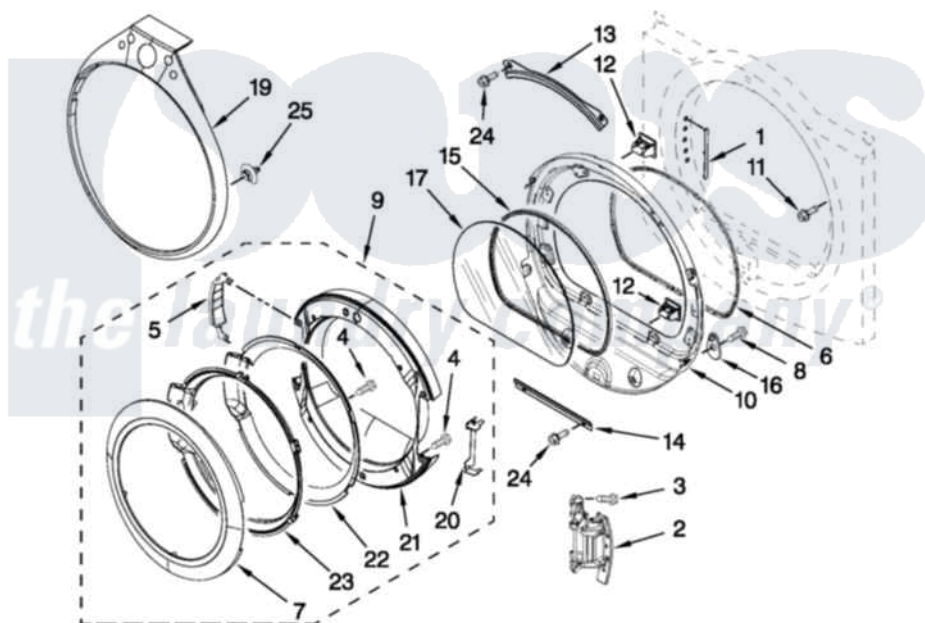

Whirlpool WED9610XW1 04 - DOOR PARTS

DOOR PARTS

For Model: WED9610XW1
(White)

FOR ORDERING INFORMATION REFER TO PARTS PRICE LIST

W10488678

7

Whirlpool [Residential Whirlpool WED9610XW1 Dryer Parts](#) Parts Diagram 04 - DOOR PARTS

[Click on the part number to view part](#)

Item	Original Part Number	Replaced By	Status	Part Description
1	W10085230			Label, Hinge Hole Cover
2	W10310366			Door Hinge Assembly
3	W10159996			Screw, 10-24 X 25/64
4	9742177			Screw, 8-18 X .625
5	W10180119			Cover-Hinge, Stationary Cover Hinge
NI	N/P		Not Available	(FOLLOWING PARTS NOT INCLUDED)
"	W10181197			Cover Hinge
6	W10139457			Seal-Door Handle, Ring Door
7	W10193522			Door Frame Assembly
8	3393008	308685		Side Trim)
9	W10193530			Door Assembly
10	8577819			Door Assembly
11	355515			Screw, 8-18 X 11/16
12	690081	279570		Latch
13	8519356			Retainer-Window

14	8519354		Retainer-Window
15	8579662		Gasket, Window
16	W10048910		Screw-Plug
17	8566254		Glass-Window
19	W10246600		Tear-Drop Trim And Clip Assembly
20	W10180120		Shield, Door
21	W10180118		Door, Intermediate
22	W10180117		Door Mask
23	W10171571		Screen, Door
24	3393258	3373329D	Screw
25	W10129065		Trim-Clip Metal