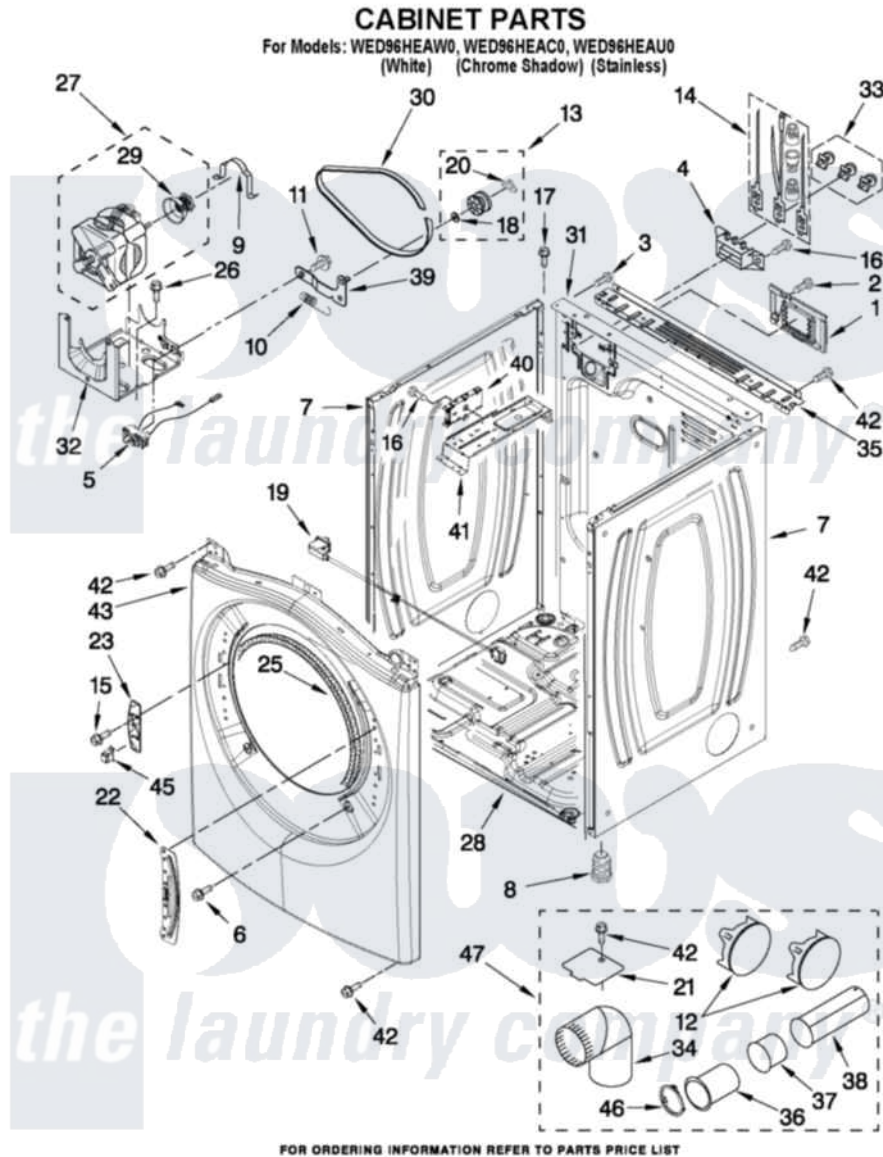

Whirlpool WED96HEAU0 02 - CABINET PARTS

W10520833

3

Whirlpool [Residential Whirlpool WED96HEAU0 Dryer Parts](#) Parts Diagram 02 - CABINET PARTS
Click on the part number to view part

Item	Original Part Number	Replaced By	Status	Part Description
1	W10316167			Cover,
2	3390631			Screw, 10-16 X 3/8
3	8533974	4331106		Screw, No.10-32 X 7/16
4	3397659			Block, Terminal
5	W10411936			Switch, Broken Belt
6	3357011	308685		Side Trim)
7	W10468495			Panel, Side
"	W10468496			Panel, Side
"	W10468499			Panel, Side
8	3392100	49621		Feet-Leveling
NI	279810			Foot-Optional
9	W10121316			Plug, Multivent
10	W10446781			Spring, Idler
11	3389420			Retainer-Idler 1/4-20 X 1/16
12	W10404617			Plug, Multivent
13	3388672	279640		Pulley-ldr

14	279318		Terminal Tinned And Brass Panel
15	W10288126		Screw, 10-32 X 1/2
16	90767		Screw, 8A X 3/8 HeX Washer Head Tapping
17	3393008	308685	Side Trim)
18	W10121334		Washer, Thrust
19	W10350906		Door Switch Assembly
20	690997		Washer, Thrust
21	W10354249		Plate, Cover
22	W10208218		Bracket, Door Hinge
23	W10208250		Strike, Door
25	3387242		Seal, Front Panel
26	343641	681414	Screw, 10AB X 1/2
27	W10396028	279787	Motor-Drive
28	8565046		(BROKEN BELT BASE, CABINET SWITCH)
29	8578220		Pulley, Motor
30	3387610	661570	Belt
31	W10487430		Panel, Rear
32	W10242878		Bracket, Motor Mounting
33	279393		Terminal Block Screw Kit
34	W10416072	Not Available	4" - 90° ELBOW
35	W10208382		Bracket, Rear Dryer
36	8563747		Exhaust Pipe Medium Pipe
37	W10331278		Exhaust Pipe
38	8563749		Exhaust Pipe
39	3388674	W10118756	Idler Bracket
40	W10495880		Control Board
41	W10259611		Bracket, Control
42	3390647	488729	Screw
43	W10363953		Front Panel
"	W10463309		Front Panel
"	W10460923		Front Panel
45	W10208401		Spring Catch Assembly
46	W10344699		Collar, Duct
NI	W10323246		Dryer Exhaust Kit