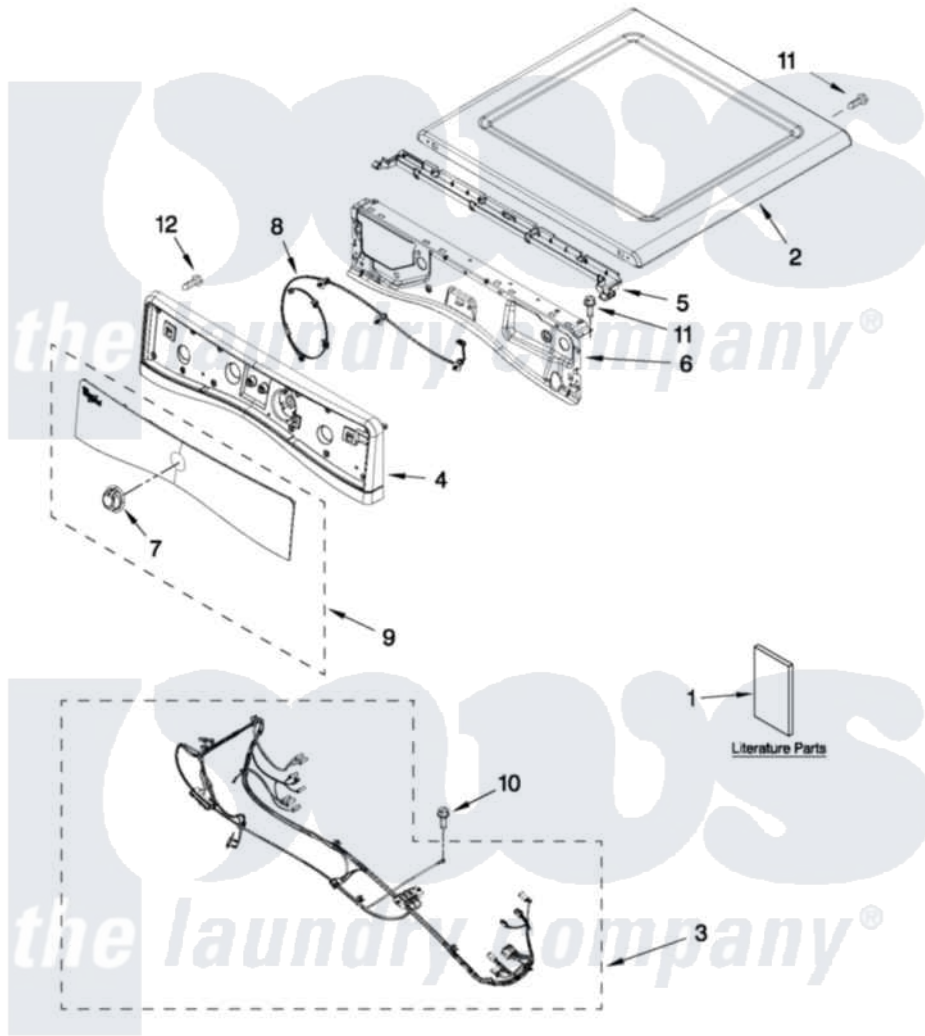

Whirlpool WED96HEAW0 01 - TOP AND CONSOLE PARTS

TOP AND CONSOLE PARTS

For Models: WED96HEAW0, WED96HEAC0, WED96HEAU0
(White) (Chrome Shadow) (Stainless)

27" ELECTRIC DRYER

FOR ORDERING INFORMATION REFER TO PARTS PRICE LIST

6-12 Litho in U.S.A. (BMN)(bay)

1

Part No. W10520833 Rev. A

Whirlpool [Residential Whirlpool WED96HEAW0 Dryer Parts](#) Parts Diagram 01 - TOP AND CONSOLE PARTS
Click on the part number to view part

| Item | Original Part Number | Replaced By | Status | Part Description |
|------|---------------------------|-------------|---------------|---------------------------|
| 1 | W10494212 | | Not Available | USE & CARE GUIDE |
| " | W10097114 | | Not Available | INSTALLATION INSTRUCTIONS |
| " | W10508904 | | Not Available | INSTALLATION, INSTRUCTION |
| 2 | W10208383 | | | Top |
| " | W10460919 | | | Top |
| " | W10316282 | | | Top |
| 3 | W10441589 | | | Harness, Main |
| 4 | W10446407 | | | Panel, Console |
| " | W10463687 | | | Panel, Console |
| " | W10504272 | | | Panel, Console |
| 5 | W10259210 | | | Water Channel |
| 6 | W10208198 | | | Bracket, Console |
| 7 | W10391535 | | Not Available | KNOB, CONTROL |
| 8 | W10443062 | | | Cable, UI |
| 9 | W10391528 | | | IML Assembly |