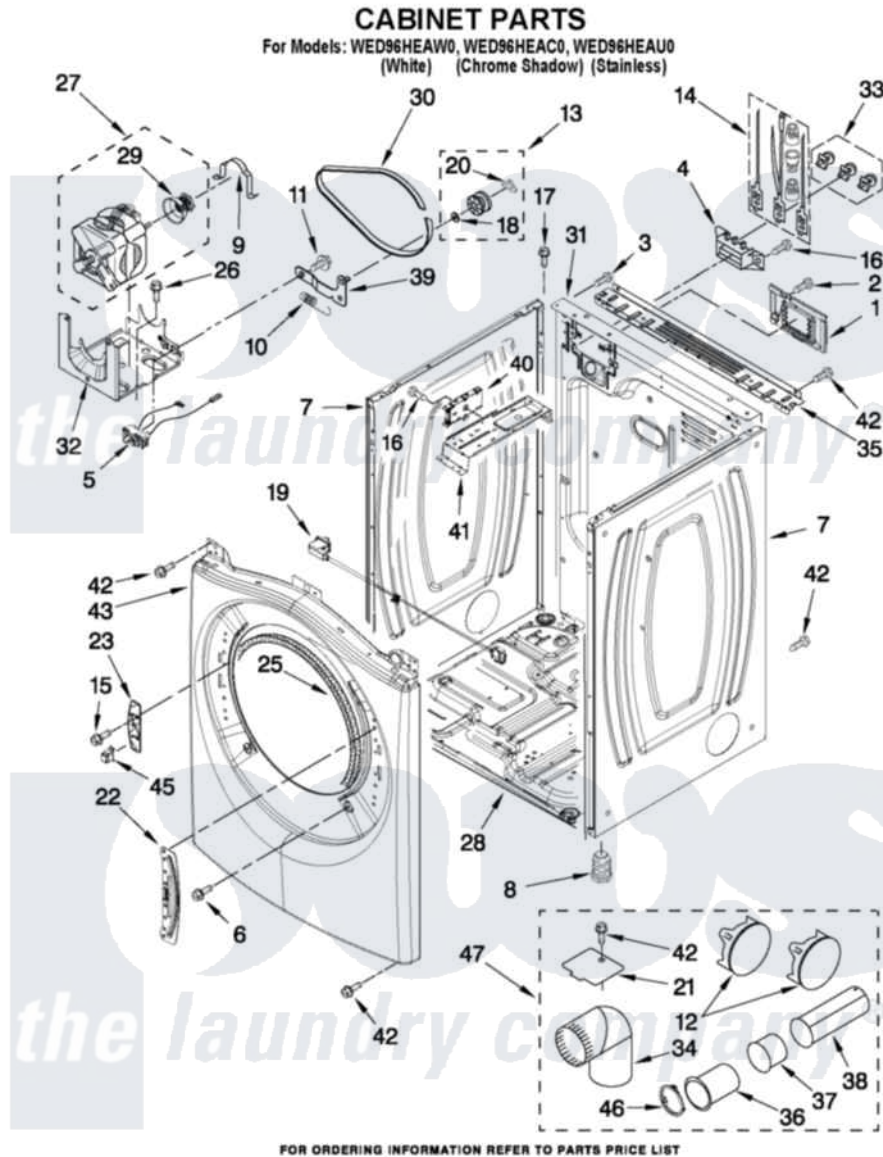

Whirlpool WED96HEAW0 02 - CABINET PARTS

W10520833

3

Whirlpool [Residential Whirlpool WED96HEAW0 Dryer Parts](#) Parts Diagram 02 - CABINET PARTS
Click on the part number to view part

Item	Original Part Number	Replaced By	Status	Part Description
1	W10316167			Cover,
2	3390631			Screw, 10-16 X 3/8
3	8533974	4331106		Screw, No.10-32 X 7/16
4	3397659			Block, Terminal
5	W10411936			Switch, Broken Belt
6	3357011	308685		Side Trim)
7	W10468495			Panel, Side
"	W10468496			Panel, Side
"	W10468499			Panel, Side
8	3392100	49621		Feet-Leveling
NI	279810			Foot-Optional
9	W10121316			Plug, Multivent
10	W10446781			Spring, Idler
11	3389420			Retainer-Idler 1/4-20 X 1/16
12	W10404617			Plug, Multivent
13	3388672	279640		Pulley-ldr

14	279318		Terminal Tinned And Brass Panel
15	W10288126		Screw, 10-32 X 1/2
16	90767		Screw, 8A X 3/8 HeX Washer Head Tapping
17	3393008	308685	Side Trim)
18	W10121334		Washer, Thrust
19	W10350906		Door Switch Assembly
20	690997		Washer, Thrust
21	W10354249		Plate, Cover
22	W10208218		Bracket, Door Hinge
23	W10208250		Strike, Door
25	3387242		Seal, Front Panel
26	343641	681414	Screw, 10AB X 1/2
27	W10396028	279787	Motor-Drve
28	8565046		(BROKEN BELT BASE, CABINET SWITCH)
29	8578220		Pulley, Motor
30	3387610	661570	Belt
31	W10487430		Panel, Rear
32	W10242878		Bracket, Motor Mounting
33	279393		Terminal Block Screw Kit
34	W10416072	Not Available	4" - 90° ELBOW
35	W10208382		Bracket, Rear Dryer
36	8563747		Exhaust Pipe Medium Pipe
37	W10331278		Exhaust Pipe
38	8563749		Exhaust Pipe
39	3388674	W10118756	Idler Bracket
40	W10495880		Control Board
41	W10259611		Bracket, Control
42	3390647	488729	Screw
43	W10363953		Front Panel
"	W10463309		Front Panel
"	W10460923		Front Panel
45	W10208401		Spring Catch Assembly
46	W10344699		Collar, Duct
NI	W10323246		Dryer Exhaust Kit