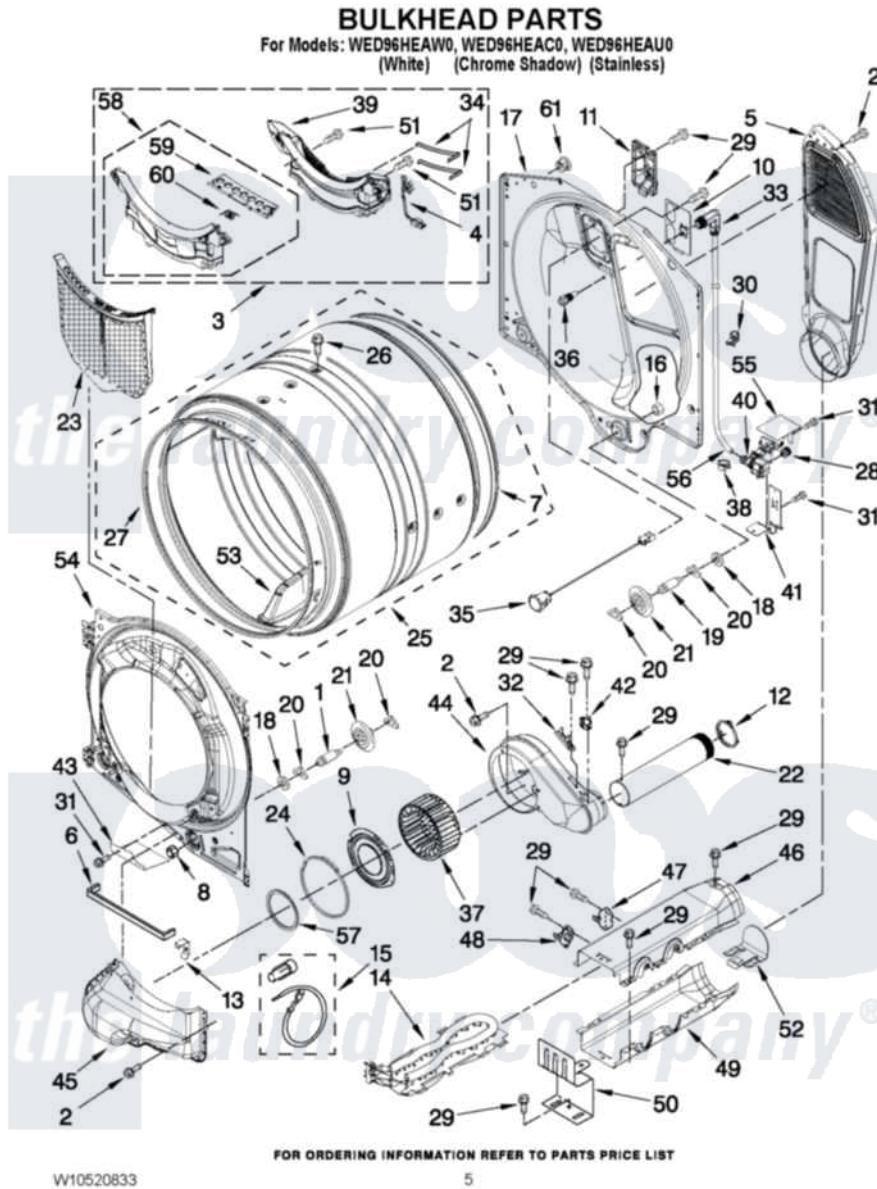

Whirlpool WED96HEAW0 03 - BULKHEAD PARTS

Whirlpool Residential Whirlpool WED96HEAW0 Dryer Parts Parts Diagram 03 - BULKHEAD PARTS
Click on the part number to view part

Item	Original Part Number	Replaced By	Status	Part Description
1	W10359271			Shaft, Drum Roller Threads
2	3390647	488729		Screw
3	W10219012			Outlet, Grille And Housing Assembly
4	W10298258			Harness, Sensor
5	697354	3387911		Duct-Air
6	W10211950			Seal, Outlet Housing
7	697694	280114		Seal
8	3934666	W10080210		Nut, 3/8 X 16
9	W10211901			Collar Assembly
10	W10249422			Nozzle, Bracket Rear
11	W10208422			Rear Deflector
12	W10344699			Collar, Duct
13	W10414388			Clip, Spring
14	8544772			Heater Element
15	279457			Wire Kit, Terminal
16	W10001120	W10080190		Nut, 3/8-16