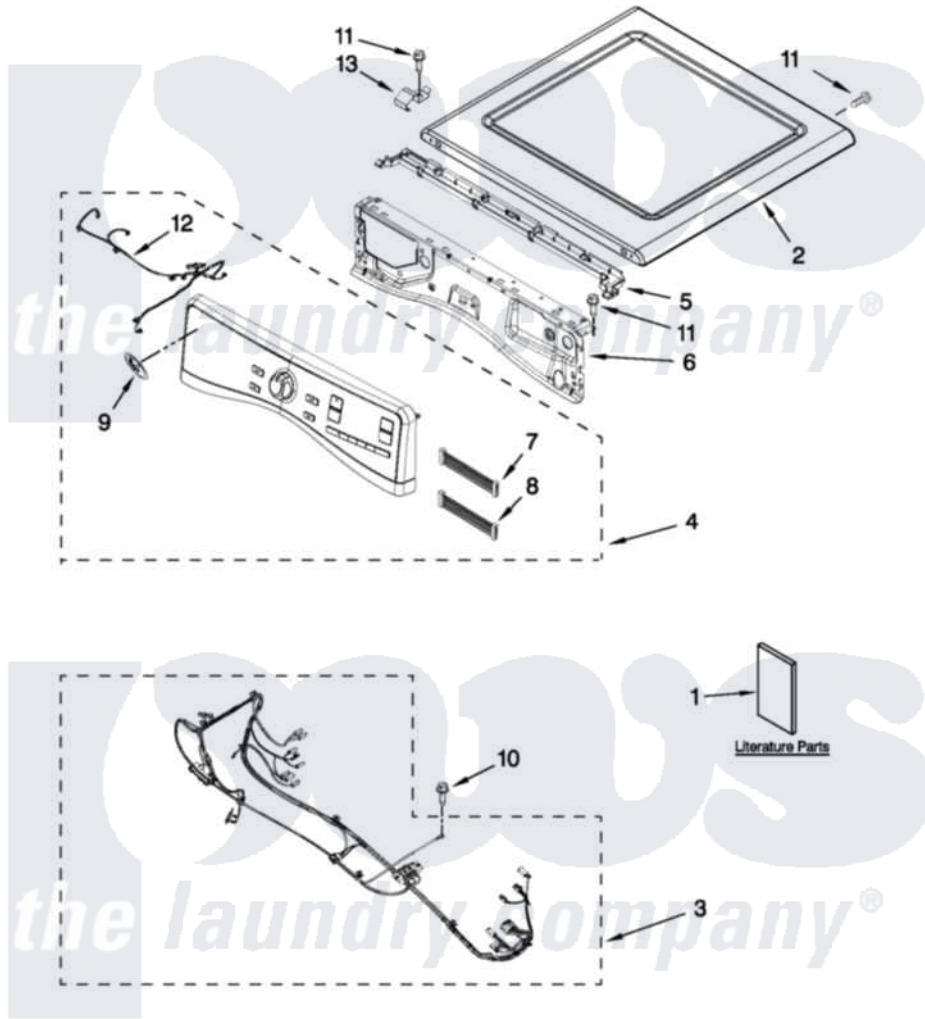

Whirlpool WED96HEYW0 01 - TOP AND CONSOLE PARTS

TOP AND CONSOLE PARTS

For Models: WED96HEYW0
(White)

27" ELECTRIC DRYER

FOR ORDERING INFORMATION REFER TO PARTS PRICE LIST

12-11 Litho in U.S.A. (BMN)(bay)

1

Part No. W10463616 Rev. A

Whirlpool [Residential Whirlpool WED96HEYW0 Dryer Parts](#) Parts Diagram 01 - TOP AND CONSOLE PARTS

[Click on the part number to view part](#)

Item	Original Part Number	Replaced By	Status	Part Description
1	W10305730		Not Available	USE & CARE GUIDE (ENGLISH)
"	W10306459		Not Available	USE & CARE GUIDE (TECH SHEET INSTALLATION, INSTRUCTION)
"	W10423118		Not Available	INSTALLATION, INSTRUCTION
2	W10208383			Top
3	W10355890			Harness, Main
4	W10352457			Panel, Console Assembly
5	W10317570			Water Channel
6	W10208198			Bracket, Console
7	W10267937			Harness, Jumper
8	W10267938			Harness, UI Jumper
9	W10117943	8303811		Badge, Assembly
10	693995			Screw, Hex Head
11	3390647	488729		Screw
12	W10267833			Cable, Led User-Interface