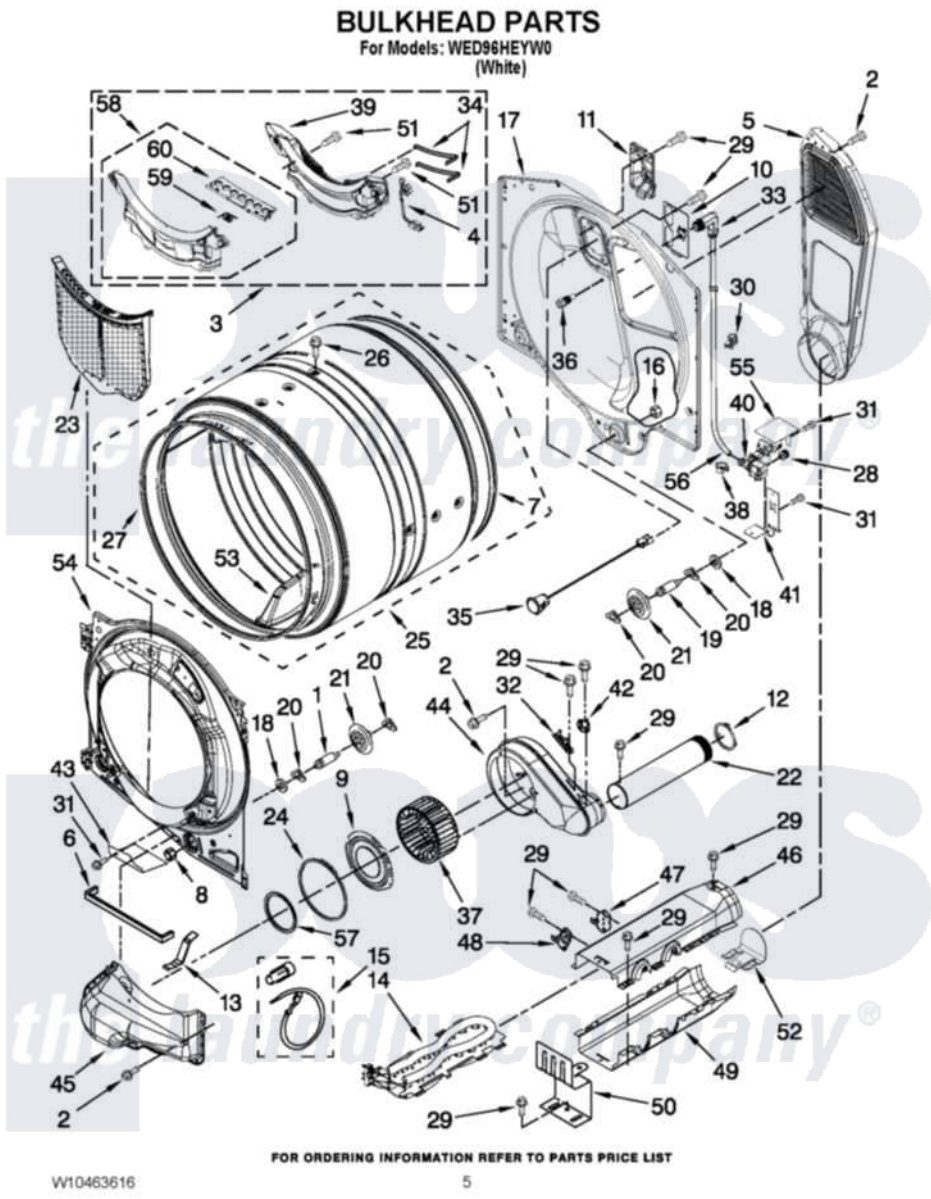

Whirlpool WED96HEYW0 03 - BULKHEAD PARTS

Whirlpool Residential Whirlpool WED96HEYW0 Dryer Parts Parts Diagram 03 - BULKHEAD PARTS
 Click on the part number to view part

Item	Original Part Number	Replaced By	Status	Part Description
1	W10359271			Shaft, Drum Roller Threads
2	3390647	488729		Screw
3	W10219012			Outlet, Grille And Housing Assembly
4	W10298258			Harness, Sensor
5	697354	3387911		Duct-Air
6	W10211950			Seal, Outlet Housing
7	697694	280114		Seal
8	3934666	W10080210		Nut, 3/8 X 16
9	W10211901			Collar Assembly
10	W10249422			Nozzle, Bracket Rear
11	W10208422			Rear Deflector
12	W10344699			Collar, Duct
13	W10306123			Clip, Lint Duct
14	8544772			Heater Element
15	279457			Wire Kit, Terminal
16	W10001120	W10080190		Nut, 3/8-16