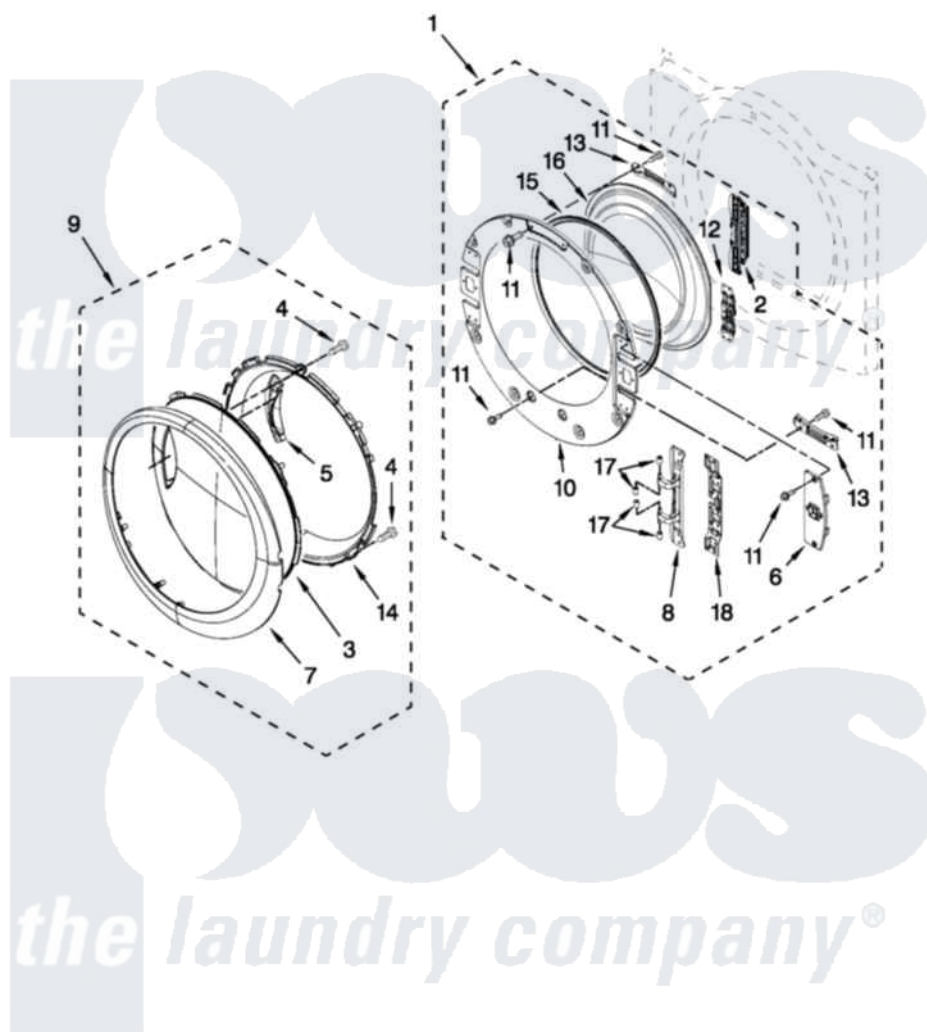

Whirlpool WED96HEYW0 04 - DOOR PARTS

DOOR PARTS For Models: WED96HEYW0 (White)

FOR ORDERING INFORMATION REFER TO PARTS PRICE LIST

W10463616

7

Whirlpool [Residential Whirlpool WED96HEYW0 Dryer Parts](#) Parts Diagram 04 - DOOR PARTS
Click on the part number to view part

Item	Original Part Number	Replaced By	Status	Part Description
1	W10208266			Door, Inner Assembly
2	W10208414			Door Hinge Assembly
3	W10208270			Door, Outer Screen
4	9742177			Screw, 8-18 X .625
5	W10208411			Handle, Door
6	W10208413			Cover, Door Switch
7	W10208271			Door, Trim Ring
8	W10208415			Hinge Base
9	W10208268			Door Assembly (Outer) (Include Items, (3, 4, 5, 7 And 14)
10	W10267837			Door, Inner Assembly
11	W10288126			Screw, 10-32 X 1/2
12	W10208254			Door Inner Screw, 10-32 X 1/2
13	W10208252			Bracket, Glass
14	W10208269			Frame, Door Front Support
15	W10329710			Door Catch Assembly