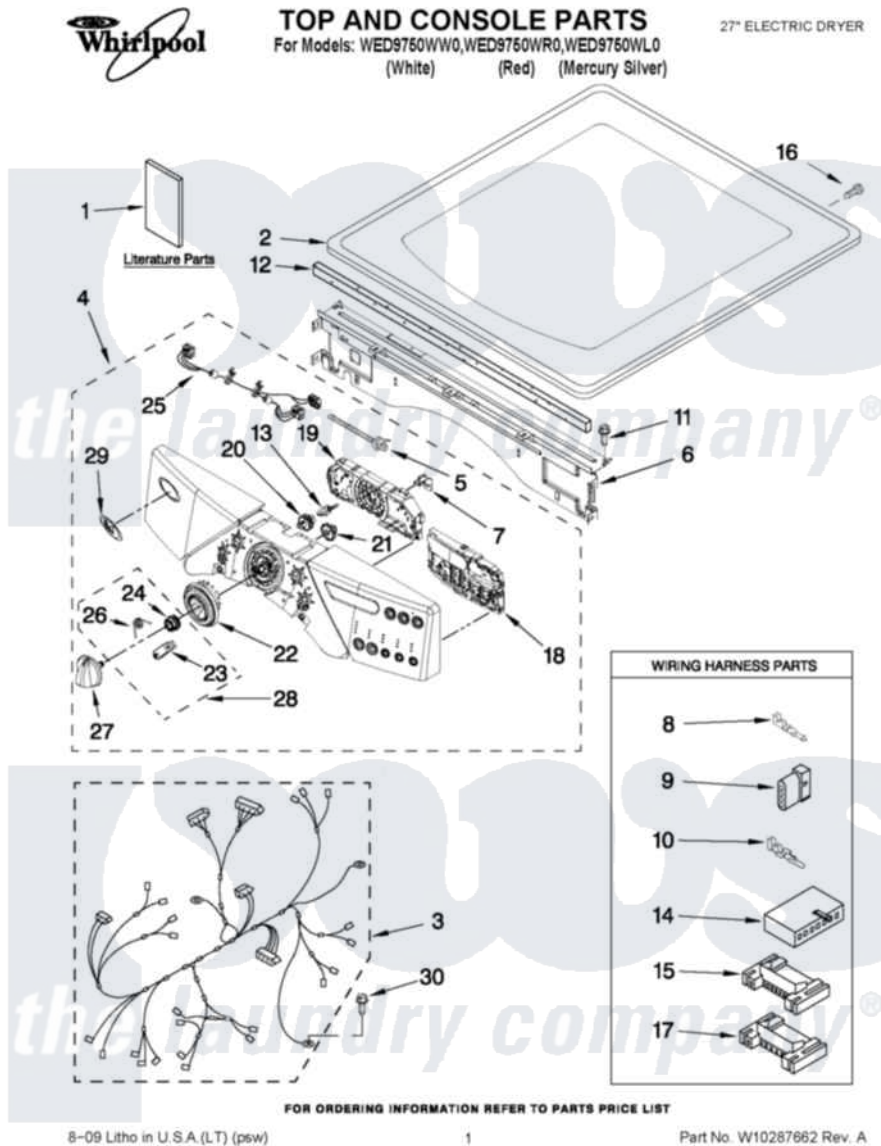

Whirlpool WED9750WR0 01 - TOP AND CONSOLE PARTS

Whirlpool Residential Whirlpool WED9750WR0 Dryer Parts Parts Diagram 01 - TOP AND CONSOLE PARTS
Click on the part number to view part

Item	Original Part Number	Replaced By	Status	Part Description
1	W10289764		Not Available	USE & CARE GUIDE
"	W10258368		Not Available	TECH SHEET
"	W10255468		Not Available	INSTALLATION, DIAGNOSTIC GUIDE
2	3980634	W10117263		Top
"	W10249738			Toe Panel
"	W10249739			Top
3	W10111068			Harness, Main
4	W10287715			Panel, Console
"	W10287717			Panel, Console
"	W10287716			Panel, Console
5	3391018			Tie Cable
6	W10215656			Bracket, Console
7	W10112268			Clip-Harness
8	94614			Terminal
9	3936144			Do-It-Yourself Repair Manuals
10	94613	596797		Terminal

11	3390647	488729	Screw
12	W10112267		Foam-Seal Control Bracket
13	W10030070	W10012480	Kit
14	3936150		Connector, 7-Circuit
15	3395683		Receptacle, Multi-Terminal
16	98139	303776	Screw
17	2203186		Connector, 5-Circuit
18	W10280096	W10288016	User-Interface
19	W10280044		User Interface
20	W10012430		Encoder, Wheel Kit.
21	W10012440		Retainer-Snap
22	W10012410		Knob, Light Ring
23	W10012810	280230	Encoder, Wheel Kit.
24	W10012460	280230	Encoder, Wheel Kit.
25	W10242906		Harness, Communication
26	W10012820	280230	Encoder, Wheel Kit.
27	W10190685		Knob, Control
28	280230		Encoder, Wheel Kit.
29	W10117943	8303811	Badge, Assembly
30	693995		Screw, Hex Head