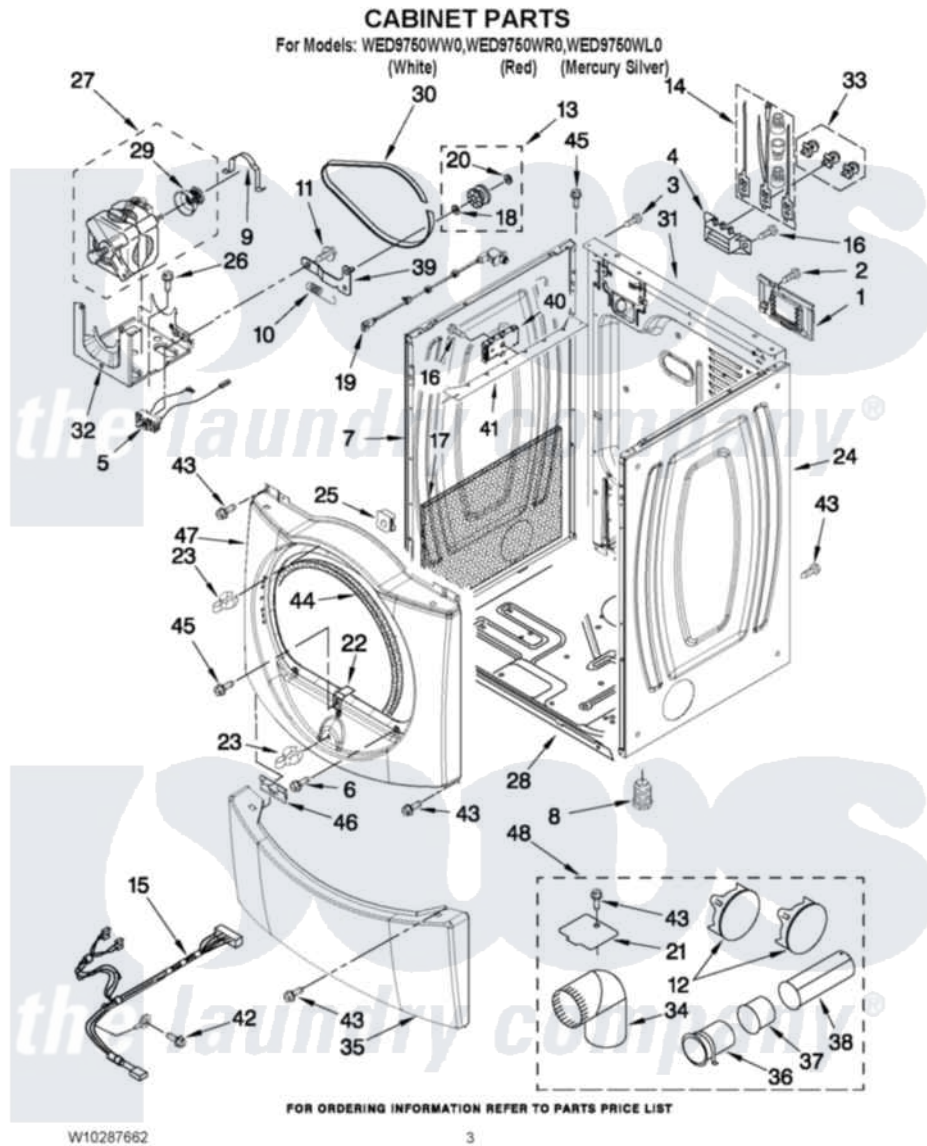

Whirlpool WED9750WR0 02 - CABINET PARTS

Whirlpool [Residential Whirlpool WED9750WR0 Dryer Parts](#) Parts Diagram 02 - CABINET PARTS
Click on the part number to view part

Item	Original Part Number	Replaced By	Status	Part Description
1	8576583	W10119283		Cover, Terminal Block
2	3390814	90767		Screw, 8A X 3/8 HeX Washer Head Tapping
3	8533974	4331106		Screw, No.10-32 X 7/16
4	3397659			Block, Terminal
5	W10246525	W10314253		Switch, Assembly Broken Belt
6	3357011	308685		Side Trim)
7	W10192435			Panel, Side
"	W10249768			Panel, Side
"	W10249727			Panel, Side
8	3392100	49621		Feet-Leveling
NI	279810			Foot-Optional
9	W10121316			Plug, Multivent
10	3387374			Spring, Idler
11	3389420			Retainer-Idler 1/4-20 X 1/16
12	49252			Plug, Multivent
"	W10151499	W10404617		Plug, Multivent