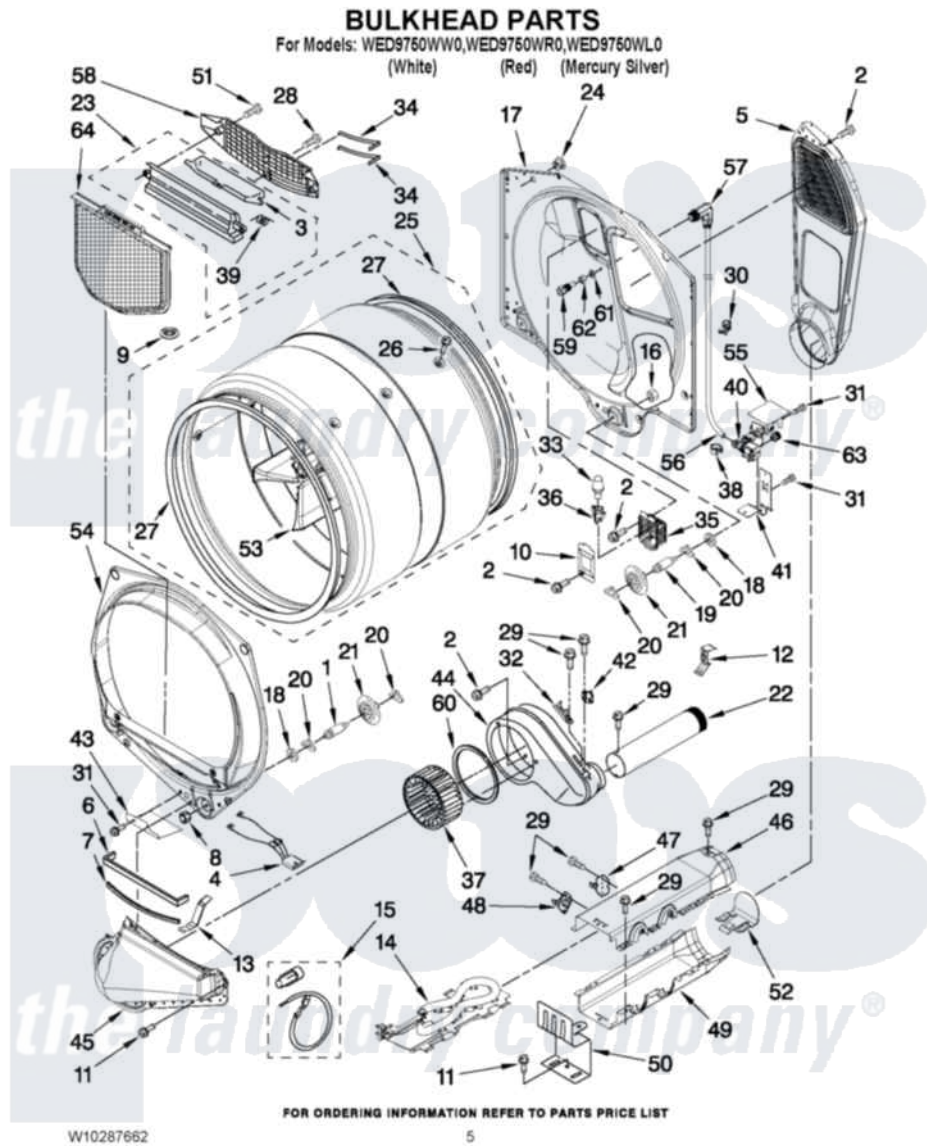

Whirlpool WED9750WR0 03 - BULKHEAD PARTS

Whirlpool Residential Whirlpool WED9750WR0 Dryer Parts Parts Diagram 03 - BULKHEAD PARTS
Click on the part number to view part

Item	Original Part Number	Replaced By	Status	Part Description
1	8575324	W10359271		Shaft, Drum Roller Threads
2	3390647	488729		Screw
3	3394984	8563758		Door, Lint Screen
4	3406653			Harness, Sensor
5	697354	3387911		Duct-Air
6	697813			Seal, Outlet Housing
7	697814	697813		Seal, Outlet Housing
8	3934666	W10080210		Nut, 3/8 X 16
9	W10128544			Housing-Outlet
10	3402841	8532165		Lens, Drum Light
11	489463			Screw, 8-18 X 1/16
12	8572105			Retainer, Toe Panel
13	8066208			Clip-Exhaust
14	8544771			Heater Element
15	279457			Wire Kit, Terminal
16	W10001120	W10080190		Nut, 3/8-16