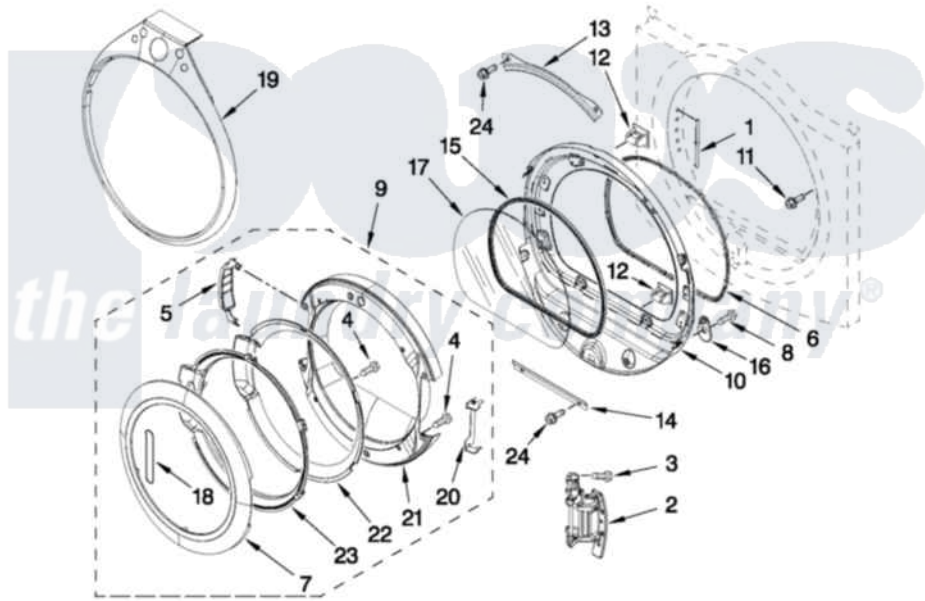

Whirlpool WED9750WR0 04 - DOOR PARTS

DOOR PARTS

For Models: WED9750WW0, WED9750WR0, WED9750WL0
(White) (Red) (Mercury Silver)

FOR ORDERING INFORMATION REFER TO PARTS PRICE LIST

W10287662

7

Whirlpool [Residential Whirlpool WED9750WR0 Dryer Parts](#) Parts Diagram 04 - DOOR PARTS
Click on the part number to view part

Item	Original Part Number	Replaced By	Status	Part Description
1	W10085210			Label-Hinge Hole Cover Front Panel
2	W10139920			Door Hinge Assembly
3	W10159996			Screw, 10-24 X 25/64
4	9742177			Screw, 8-18 X .625
5	W10180119			Cover-Hinge, Stationary Cover Hinge
NI	N/P		Not Available	(FOLLOWING PARTS NOT INCLUDED)
"	W10181197			Cover Hinge
6	W10139457			Seal-Door Handle, Ring Door
7	W10193522			Door Frame Assembly
8	3393008	308685		Side Trim)
9	W10193530			Door Assembly
10	8578229			Door Assembly
11	355515			Screw, 8-18 X 11/16
12	690081	279570		Latch

13	8519356		Retainer-Window
14	8519354		Gasket, Window
15	8579662		Screw-Plug
16	W10048910		Glass-Window
17	8566254		Pad, Door Handle
18	W10153281	W10121607	Trim, Tear Drop And Clip Assembly
19	W10240356		Tear-Drop Trim And Clip Assembly
"	W10249766		Trim, Tear Drop And Clip Assembly
"	W10249740		Shield, Door
20	W10180120		Door, Intermediate
21	W10180118		Door Mask
22	W10180117		Screen, Door
23	W10171571		Screw
24	3393258	3373329D	