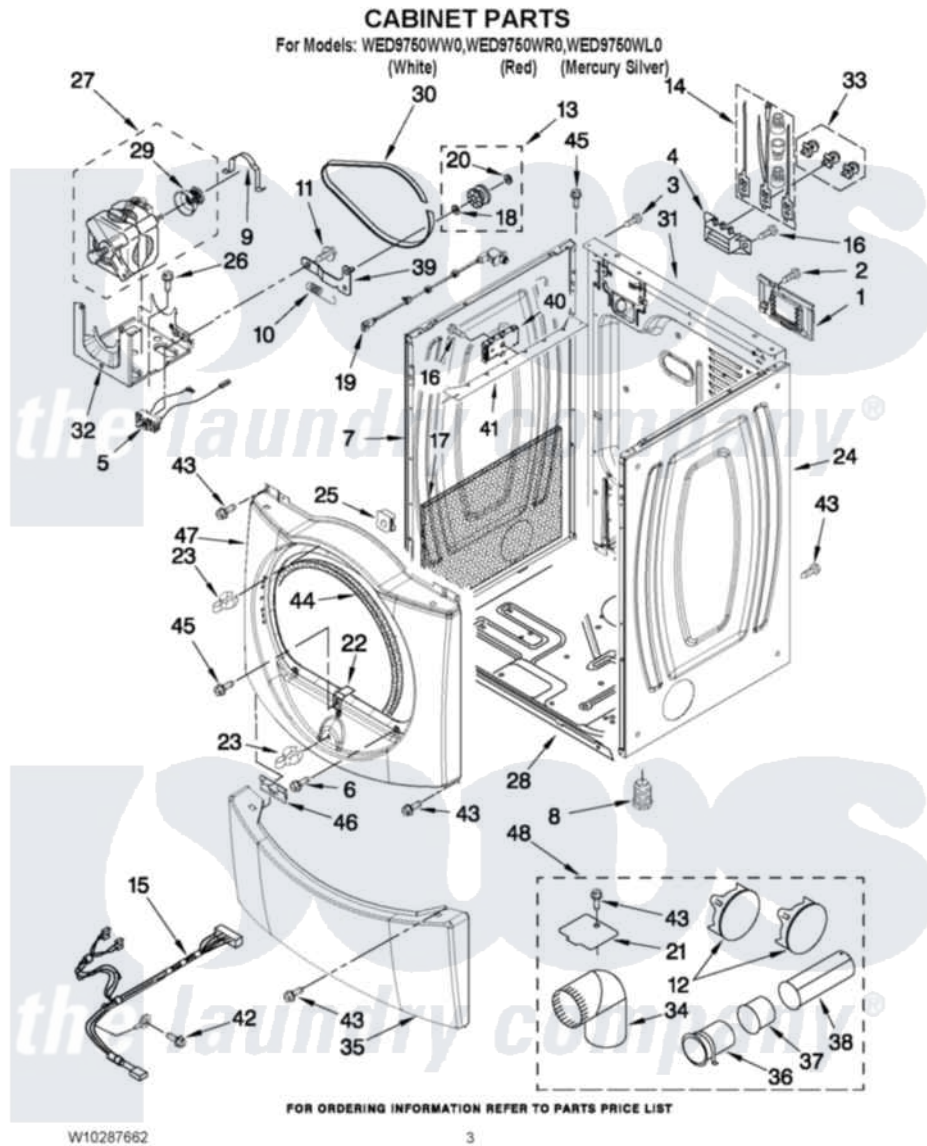

Whirlpool WED9750WW0 02 - CABINET PARTS

Whirlpool [Residential Whirlpool WED9750WW0 Dryer Parts](#) Parts Diagram 02 - CABINET PARTS
Click on the part number to view part

Item	Original Part Number	Replaced By	Status	Part Description
1	8576583	W10119283		Cover, Terminal Block
2	3390814	90767		Screw, 8A X 3/8 HeX Washer Head Tapping
3	8533974	4331106		Screw, No.10-32 X 7/16
4	3397659			Block, Terminal
5	W10246525	W10314253		Switch, Assembly Broken Belt
6	3357011	308685		Side Trim)
7	W10192435			Panel, Side
"	W10249768			Panel, Side
"	W10249727			Panel, Side
8	3392100	49621		Feet-Leveling
NI	279810			Foot-Optional
9	W10121316			Plug, Multivent
10	3387374			Spring, Idler
11	3389420			Retainer-Idler 1/4-20 X 1/16
12	49252			Plug, Multivent
"	W10151499	W10404617		Plug, Multivent