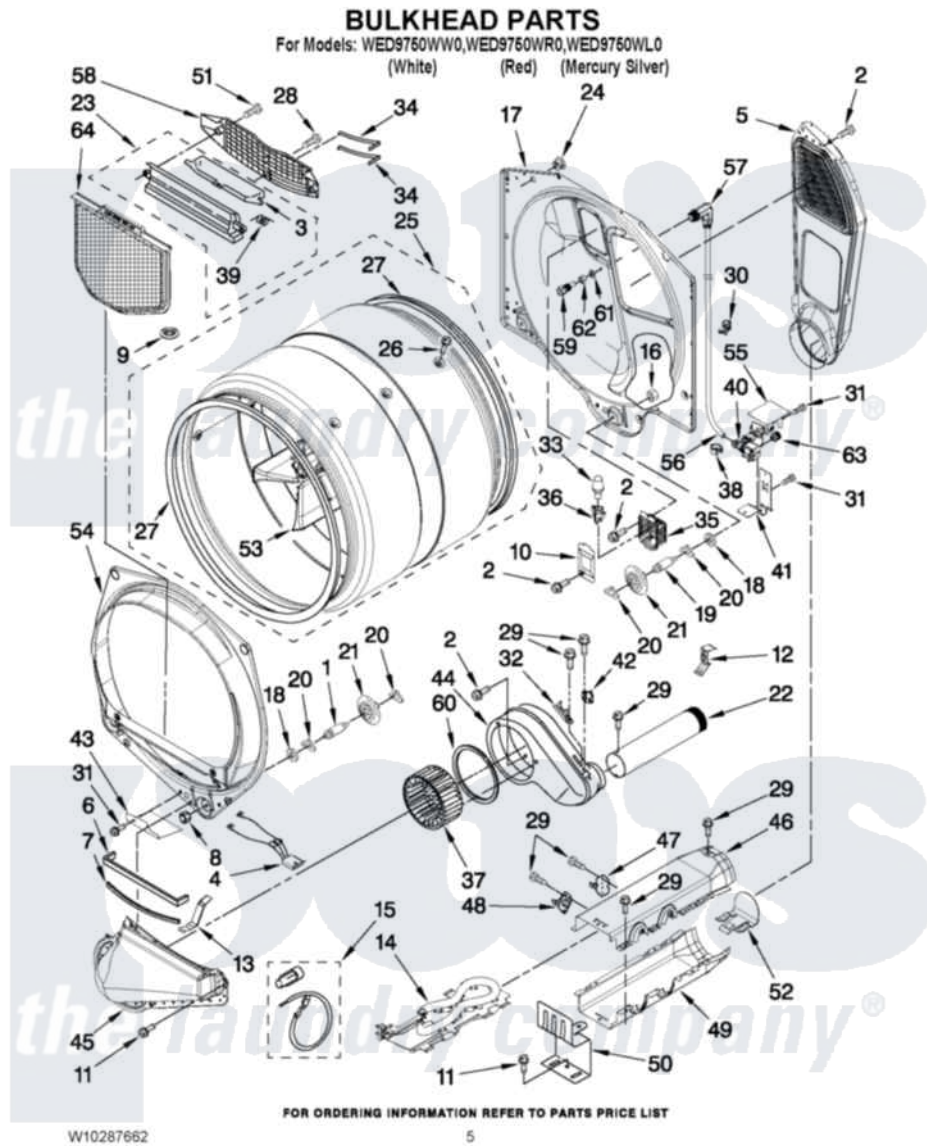

Whirlpool WED9750WW0 03 - BULKHEAD PARTS

Whirlpool Residential Whirlpool WED9750WW0 Dryer Parts Parts Diagram 03 - BULKHEAD PARTS
Click on the part number to view part

Item	Original Part Number	Replaced By	Status	Part Description
1	8575324	W10359271		Shaft, Drum Roller Threads
2	3390647	488729		Screw
3	3394984	8563758		Door, Lint Screen
4	3406653			Harness, Sensor
5	697354	3387911		Duct-Air
6	697813			Seal, Outlet Housing
7	697814	697813		Seal, Outlet Housing
8	3934666	W10080210		Nut, 3/8 X 16
9	W10128544			Housing-Outlet
10	3402841	8532165		Lens, Drum Light
11	489463			Screw, 8-18 X 1/16
12	8572105			Retainer, Toe Panel
13	8066208			Clip-Exhaust
14	8544771			Heater Element
15	279457			Wire Kit, Terminal
16	W10001120	W10080190		Nut, 3/8-16