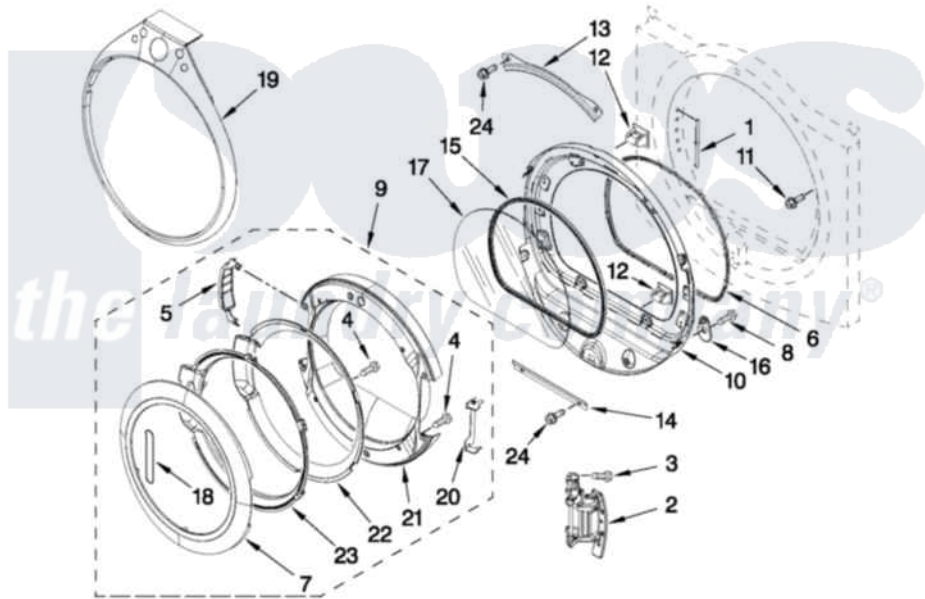

# Whirlpool WED9750WW0 04 - DOOR PARTS

## DOOR PARTS

For Models: WED9750WW0, WED9750WR0, WED9750WL0  
(White) (Red) (Mercury Silver)

FOR ORDERING INFORMATION REFER TO PARTS PRICE LIST

W10287662

7

Whirlpool [Residential Whirlpool WED9750WW0 Dryer Parts](#) Parts Diagram 04 - DOOR PARTS  
Click on the part number to view part

Item	Original Part Number	Replaced By	Status	Part Description
1	<a href="#">W10085210</a>			Label-Hinge Hole Cover Front Panel
2	<a href="#">W10139920</a>			Door Hinge Assembly
3	<a href="#">W10159996</a>			Screw, 10-24 X 25/64
4	<a href="#">9742177</a>			Screw, 8-18 X .625
5	<a href="#">W10180119</a>			Cover-Hinge, Stationary Cover Hinge
NI	N/P		Not Available	(FOLLOWING PARTS NOT INCLUDED)
"	<a href="#">W10181197</a>			Cover Hinge
6	<a href="#">W10139457</a>			Seal-Door Handle, Ring Door
7	<a href="#">W10193522</a>			Door Frame Assembly
8	3393008	<a href="#">308685</a>		Side Trim )
9	<a href="#">W10193530</a>			Door Assembly
10	<a href="#">8578229</a>			Door Assembly
11	<a href="#">355515</a>			Screw, 8-18 X 11/16
12	690081	<a href="#">279570</a>		Latch

13	<a href="#">8519356</a>		Retainer-Window
14	<a href="#">8519354</a>		Gasket, Window
15	<a href="#">8579662</a>		Screw-Plug
16	<a href="#">W10048910</a>		Glass-Window
17	<a href="#">8566254</a>		Pad, Door Handle
18	W10153281	<a href="#">W10121607</a>	Trim, Tear Drop And Clip Assembly
19	<a href="#">W10240356</a>		Tear-Drop Trim And Clip Assembly
"	<a href="#">W10249766</a>		Trim, Tear Drop And Clip Assembly
"	<a href="#">W10249740</a>		Shield, Door
20	<a href="#">W10180120</a>		Door, Intermediate
21	<a href="#">W10180118</a>		Door Mask
22	<a href="#">W10180117</a>		Screen, Door
23	<a href="#">W10171571</a>		Screw
24	3393258	<a href="#">3373329D</a>	