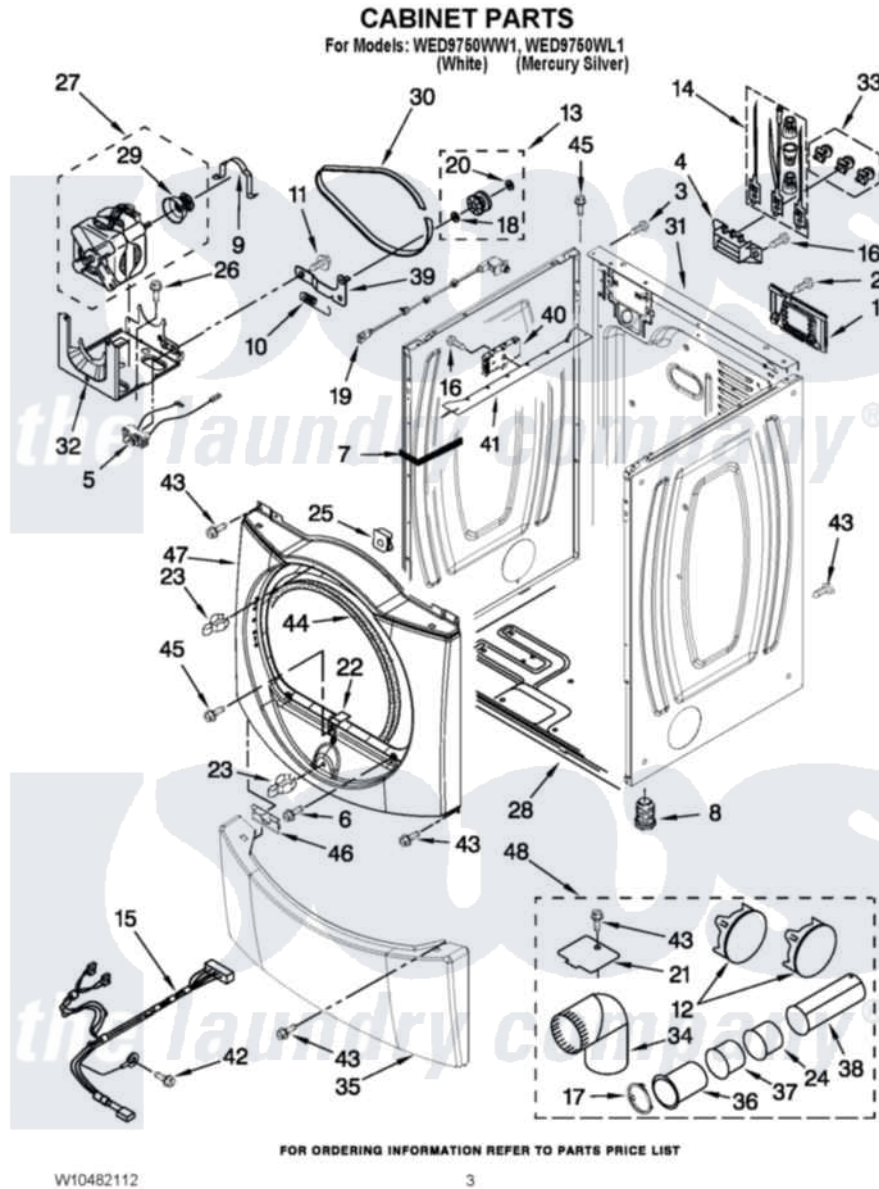

Whirlpool WED9750WW1 02 - CABINET PARTS

Whirlpool [Residential Whirlpool WED9750WW1 Dryer Parts](#) Parts Diagram 02 - CABINET PARTS
Click on the part number to view part

Item	Original Part Number	Replaced By	Status	Part Description
1	W10286180	W10119283		Cover, Terminal Block
2	3390814	90767		Screw, 8A X 3/8 HeX Washer Head Tapping
3	8533974	4331106		Screw, No.10-32 X 7/16
4	3397659			Block, Terminal
5	W10411936			Switch, Broken Belt
6	3357011	308685		Side Trim)
7	W10468495			Panel, Side
"	W10468499			Panel, Side
8	3392100	49621		Feet-Leveling
NI	279810			Foot-Optional
9	W10121316			Plug, Multivent
10	3387374			Spring, Idler
11	3389420			Retainer-Idler 1/4-20 X 1/16
12	W10404617			Plug, Multivent
13	3388672	279640		Pulley-Idr
				Terminal Tapped And Brass

14	279318		Terminal Tinned And Brass Panel
15	W10242904		Harness, Digital Interface
16	90767		Screw, 8A X 3/8 HeX Washer Head Tapping
17	W10344699		Collar, Duct
18	W10121334		Washer, Thrust
19	W10128087	W10318609	Switch, Assembly Door
20	690997		Washer, Thrust
21	W10354249		Plate, Cover
22	8529053		Ramp, Door Door Switch
23	696144	279570	Latch
24	W10331277	Not Available	EXHAUST PIPE (SHORT)
25	62825		Clip-S Type Control Board
26	343641	681414	Screw, 10AB X 1/2
27	W10396028	279787	Motor-Drive
28	W10239098		Front Panel
29	8578220		Pulley, Motor
30	3387610	661570	Belt
31	W10247569		Panel, Rear
32	W10242878		Bracket, Motor Mounting
33	279393		Terminal Block Screw Kit
34	W10416072	Not Available	4" - 90° ELBOW
35	W10246269		Panel, Toe
"	W10259606		Panel, Toe
36	8563747		Exhaust Pipe Medium Pipe
37	W10331278		Exhaust Pipe
38	8563749		Exhaust Pipe
39	3388674	W10118756	Idler Bracket
40	W10256719		Board, Control
41	8563727		Bracket, Control
42	693995		Screw, Hex Head
43	3390647	488729	Screw
44	3387242		Seal, Front Panel
45	3393008	308685	Side Trim)
46	8519459		Clip, Toe Panel
47	W10180423		Front Panel
"	W10249726		Front Panel
NI	W10470674		Dryer Exhaust Kit