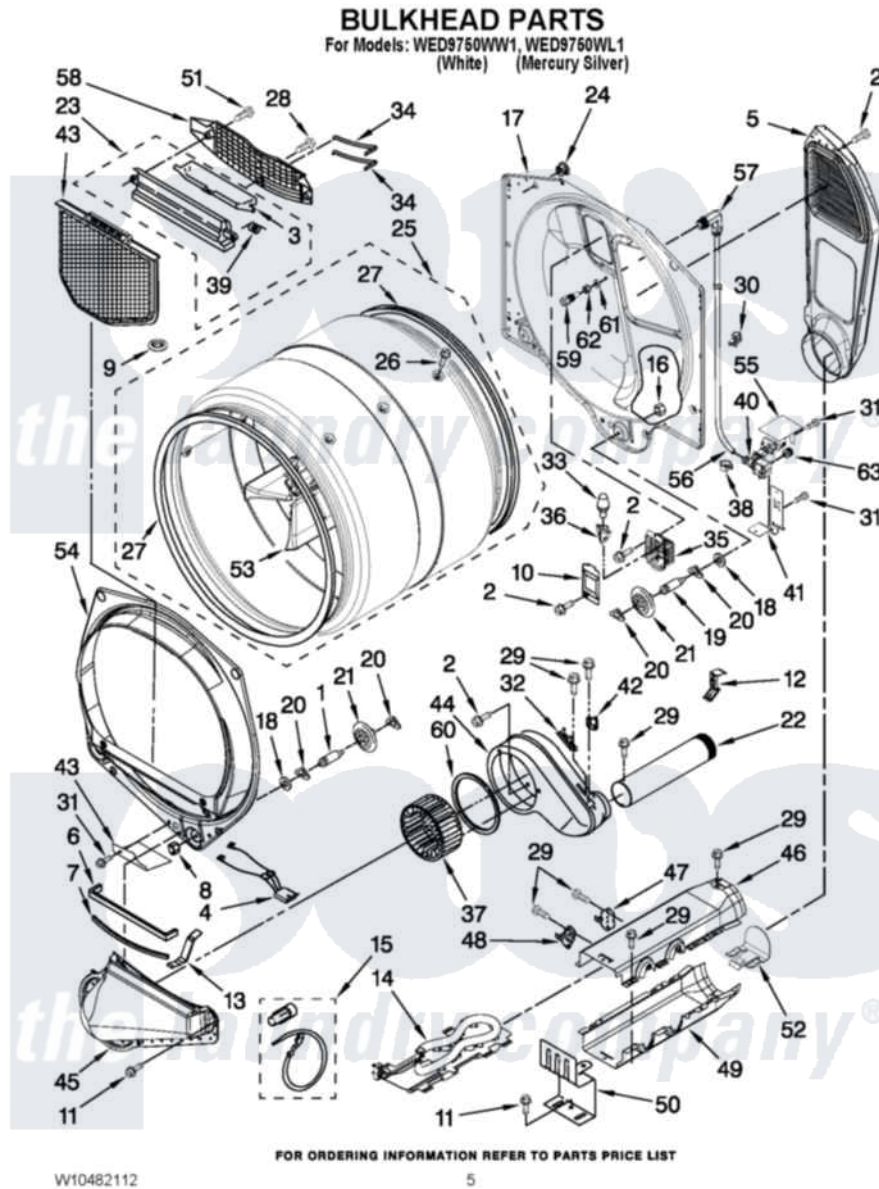

Whirlpool WED9750WW1 03 - BULKHEAD PARTS

Whirlpool [Residential Whirlpool WED9750WW1 Dryer Parts](#) Parts Diagram 03 - BULKHEAD PARTS
Click on the part number to view part

Item	Original Part Number	Replaced By	Status	Part Description
1	W10359271			Shaft, Drum Roller Threads
2	3390647	488729		Screw
3	W10153413			Door, Lint Screen
4	3406653			Harness, Sensor
5	697354	3387911		Duct-Air
6	697813			Seal, Outlet Housing
7	697814	697813		Seal, Outlet Housing
8	3934666	W10080210		Nut, 3/8 X 16
9	W10128544			Housing-Outlet
10	3402841	8532165		Lens, Drum Light
11	489463			Screw, 8-18 X 1/16
12	8572105			Retainer, Toe Panel
13	8066208			Clip-Exhaust
14	8544771			Heater Element
15	279457			Wire Kit, Terminal
16	W10001120	W10080190		Nut, 3/8-16