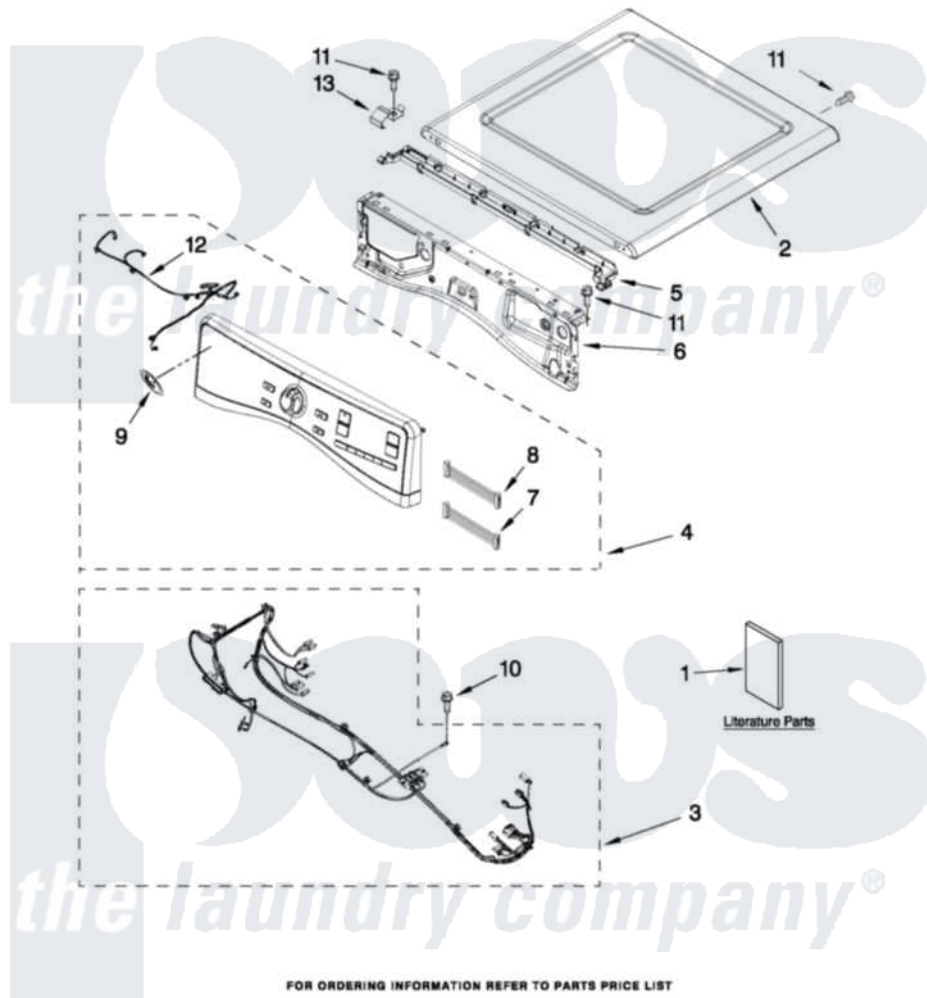

# Whirlpool WED97HEXL0 01 - TOP AND CONSOLE PARTS

## TOP AND CONSOLE PARTS

For Models: WED97HEXW0, WED97HEXR0, WED97HEXL0  
(White) (Red) (Lunar Silver)

27" ELECTRIC DRYER

FOR ORDERING INFORMATION REFER TO PARTS PRICE LIST

10-10 Litho in U.S.A. (LT)(bay)

1

Part No. W10322150 Rev. A

[Whirlpool Residential Whirlpool WED97HEXL0 Dryer Parts](#) Parts Diagram 01 - TOP AND CONSOLE PARTS  
Click on the part number to view part

Item	Original Part Number	Replaced By	Status	Part Description
1	W10305728		Not Available	USE & CARE GUIDE
"	W10319757		Not Available	TECH SHEET
"	W10057363		Not Available	USE & CARE GUIDE (ENGLISH)
2	<a href="#">W10208383</a>			Top
"	<a href="#">W10337792</a>			Top
"	<a href="#">W10316282</a>			Top
3	<a href="#">W10319340</a>			Harness, Main
4	W10352483		Not Available	PANEL, CONSOLE ASSEMBLY (INCLUDE ITEMS, 7,8,9,10,13, 14,15 & 16 ) (WHITE)
"	<a href="#">W10352485</a>			Panel, Console Assembly
"	<a href="#">W10352484</a>			Panel, Console Assembly
5	<a href="#">W10317570</a>			Water Channel
6	<a href="#">W10208198</a>			Bracket, Console
7	<a href="#">W10267938</a>			Harness, UI Jumper
8	<a href="#">W10267937</a>			Harness, Jumper