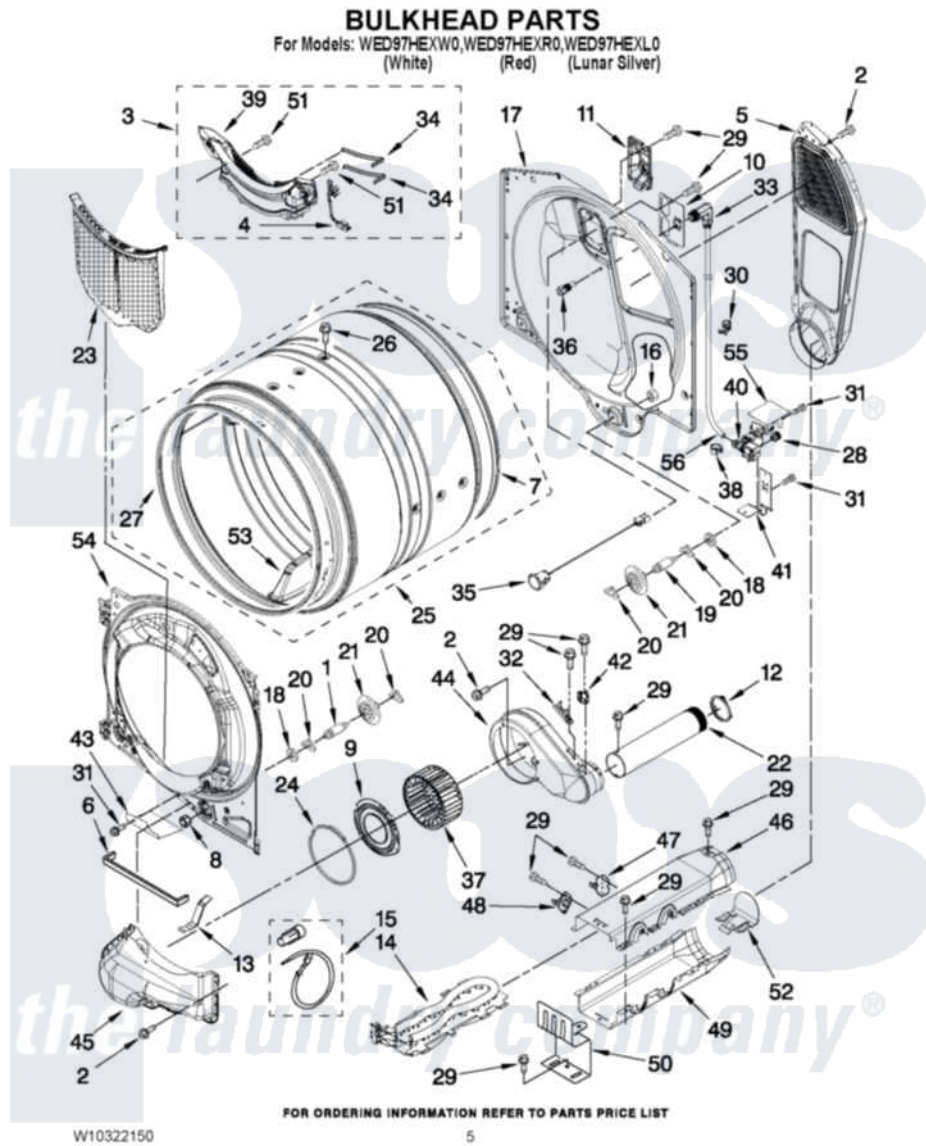

# Whirlpool WED97HEXL0 03 - BULKHEAD PARTS

Whirlpool Residential Whirlpool WED97HEXL0 Dryer Parts Parts Diagram 03 - BULKHEAD PARTS  
Click on the part number to view part

Item	Original Part Number	Replaced By	Status	Part Description
1	8575324	<a href="#">W10359271</a>		Shaft, Drum Roller Threads
2	3390647	<a href="#">488729</a>		Screw
3	W10211902	<a href="#">W10219012</a>		Outlet, Grille And Housing Assembly
4	<a href="#">W10298258</a>			Harness, Sensor
5	697354	<a href="#">3387911</a>		Duct-Air
6	<a href="#">W10211950</a>			Seal, Outlet Housing
7	697694	<a href="#">280114</a>		Seal
8	3934666	<a href="#">W10080210</a>		Nut, 3/8 X 16
9	<a href="#">W10211901</a>			Collar Assembly
10	<a href="#">W10249422</a>			Nozzle, Bracket Rear
11	<a href="#">W10208422</a>			Rear Deflector
12	<a href="#">W10344699</a>			Collar, Duct
13	<a href="#">W10306123</a>			Clip, Lint Duct
14	<a href="#">8544772</a>			Heater Element
15	<a href="#">279457</a>			Wire Kit, Terminal
16	W10001120	<a href="#">W10080190</a>		Nut, 3/8-16