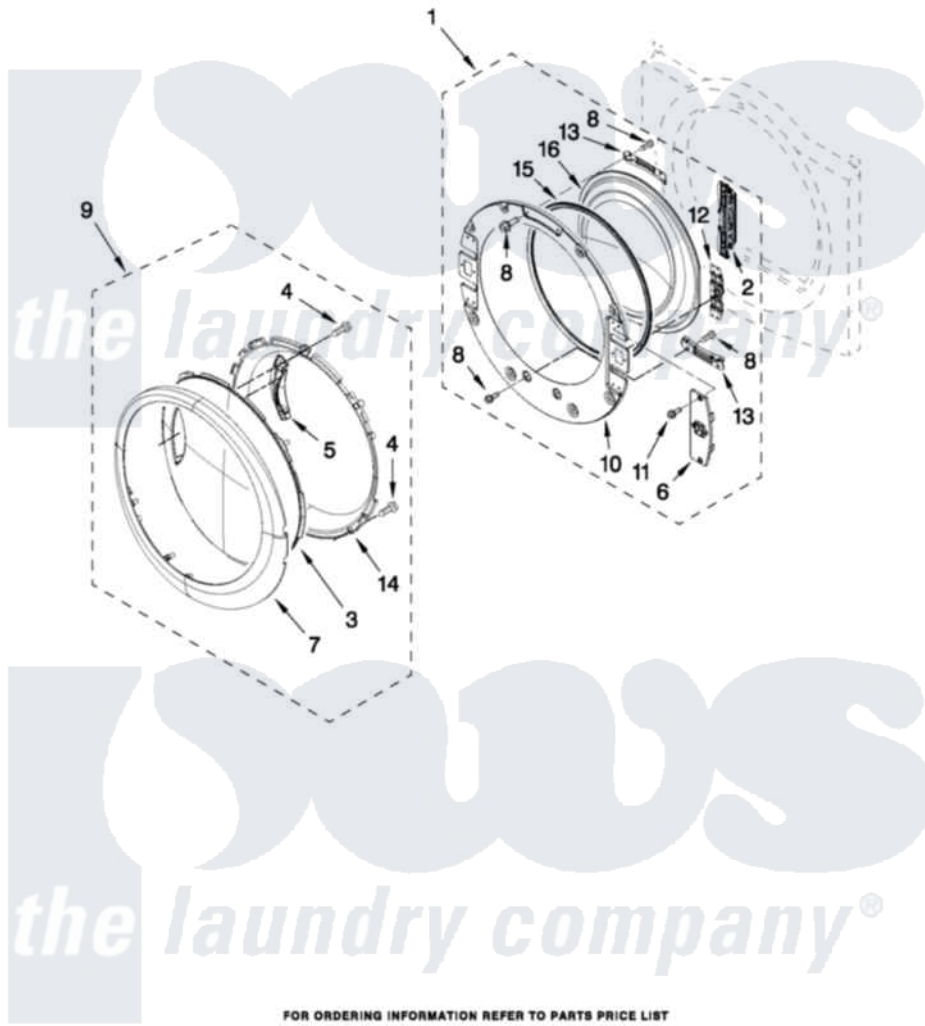

Whirlpool WED97HEXL0 04 - DOOR PARTS

DOOR PARTS

For Models: WED97HEXW0, WED97HEXR0, WED97HEXL0
(White) (Red) (Lunar Silver)

W10322150

FOR ORDERING INFORMATION REFER TO PARTS PRICE LIST

7

Whirlpool [Residential Whirlpool WED97HEXL0 Dryer Parts](#) Parts Diagram 04 - DOOR PARTS
Click on the part number to view part

Item	Original Part Number	Replaced By	Status	Part Description
1	W10208266			Door, Inner Assembly
2	W10208414			Door Hinge Assembly
3	W10208270			Door, Outer Screen
4	9742177			Screw, 8-18 X .625
5	W10208411			Handle, Door
6	W10208413			Cover, Door Switch
7	W10208271			Door, Trim Ring
8	3393258	3373329D		Screw
9	W10208268			Door Assembly (Outer) (Include Items, (3, 4, 5, 7 And 14)
10	W10267837			Door, Inner Assembly
11	W10288126			Screw, 10-32 X 1/2
12	W10208254			Door Inner Screw, 10-32 X 1/2
13	W10208252			Bracket, Glass
14	W10208269			Frame, Door Front Support
15	W10272397	W10329710		Door Catch Assembly