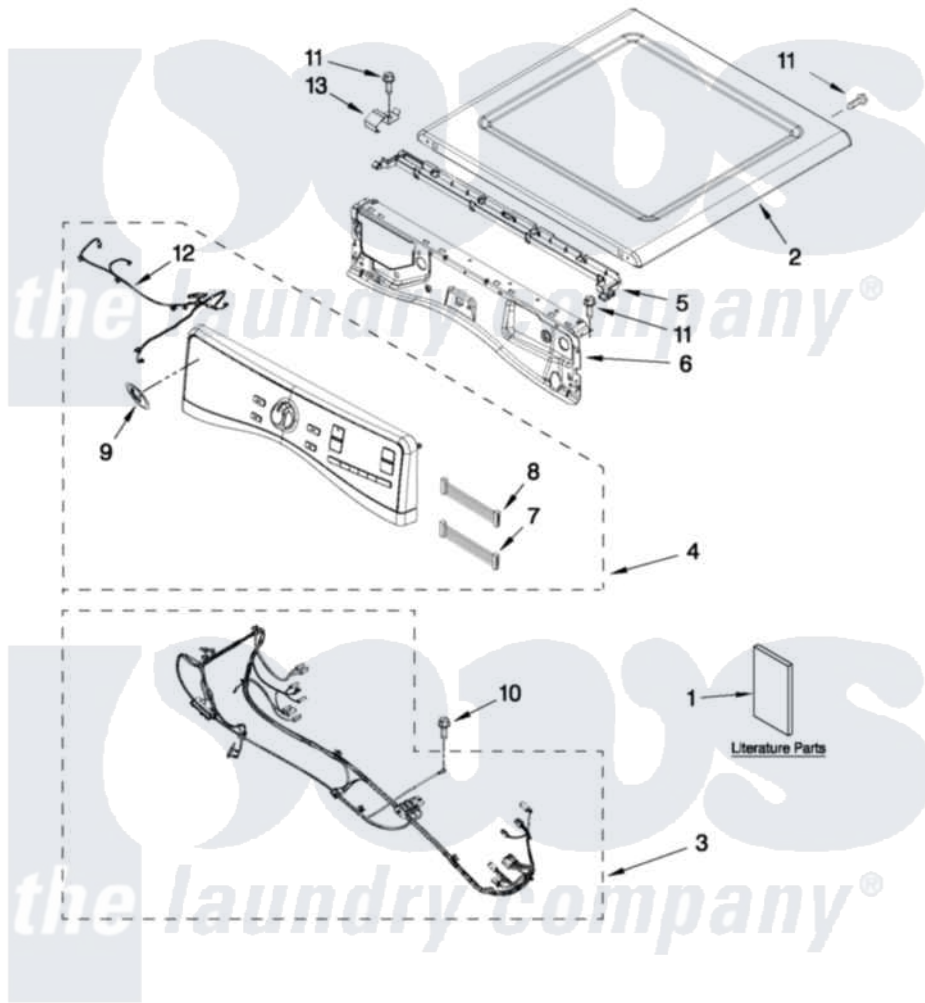

Whirlpool WED97HEXL1 01 - TOP AND CONSOLE PARTS

TOP AND CONSOLE PARTS

For Models: WED97HEXW1, WED97HEXR1, WED97HEXL1
(White) (Red) (Lunar Silver)

27" ELECTRIC DRYER

FOR ORDERING INFORMATION REFER TO PARTS PRICE LIST

7-11 Litho in U.S.A. (JLP)(bay)

1

Part No. W10434635 Rev. A

[Whirlpool Residential Whirlpool WED97HEXL1 Dryer Parts](#) Parts Diagram 01 - TOP AND CONSOLE PARTS

[Click on the part number to view part](#)

Item	Original Part Number	Replaced By	Status	Part Description
1	W10305728		Not Available	USE & CARE GUIDE
"	W10319757		Not Available	TECH SHEET
"	W10423118		Not Available	INSTALLATION, INSTRUCTION
2	W10208383			Top
"	W10337792			Top
"	W10316282			Top
3	W10357655			Harness, Main
4	W10352483		Not Available	PANEL, CONSOLE ASSEMBLY (INCLUDE ITEMS, 7,8,9,10,13, 14,15 & 16) (WHITE)
"	W10352485			Panel, Console Assembly
"	W10352484			Panel, Console Assembly
5	W10317570			Water Channel
6	W10208198			Bracket, Console
7	W10267938			Harness, UI Jumper
8	W10267937			Harness, Jumper

9	W10117943	8303811	Badge, Assembly
10	693995		Screw, Hex Head
11	3390647	488729	Screw
12	W10267832		Cable, User Interface
13	W10317566		Spring, Clip Water Channel