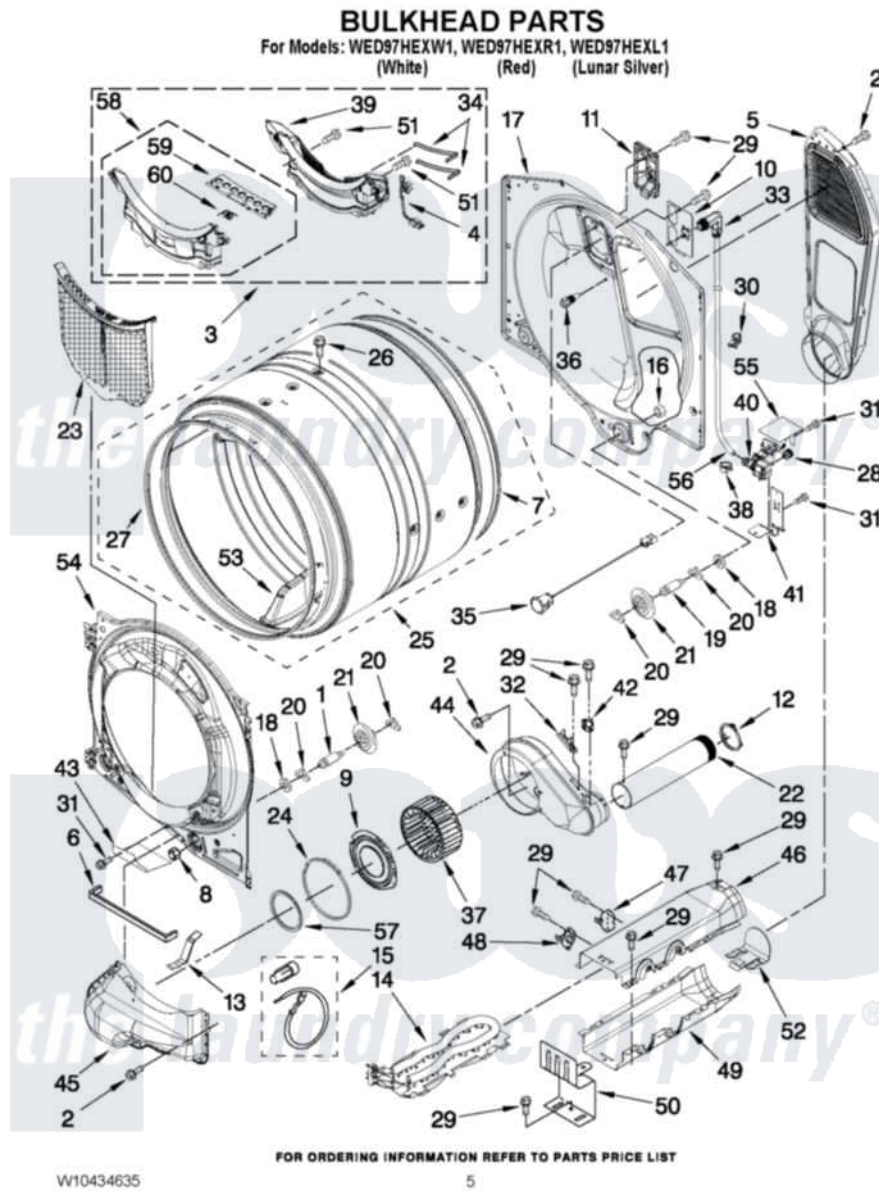

Whirlpool WED97HEXL1 03 - BULKHEAD PARTS

Whirlpool [Residential Whirlpool WED97HEXL1 Dryer Parts](#) Parts Diagram 03 - BULKHEAD PARTS
Click on the part number to view part

Item	Original Part Number	Replaced By	Status	Part Description
1	W10359271			Shaft, Drum Roller Threads
2	3390647	488729		Screw
3	W10219012			Outlet, Grille And Housing Assembly
4	W10298258			Harness, Sensor
5	697354	3387911		Duct-Air
6	W10211950			Seal, Outlet Housing
7	697694	280114		Seal
8	3934666	W10080210		Nut, 3/8 X 16
9	W10211901			Collar Assembly
10	W10249422			Nozzle, Bracket Rear
11	W10208422			Rear Deflector
12	W10344699			Collar, Duct
13	W10306123			Clip, Lint Duct
14	8544772			Heater Element
15	279457			Wire Kit, Terminal
16	W10001120	W10080190		Nut, 3/8-16