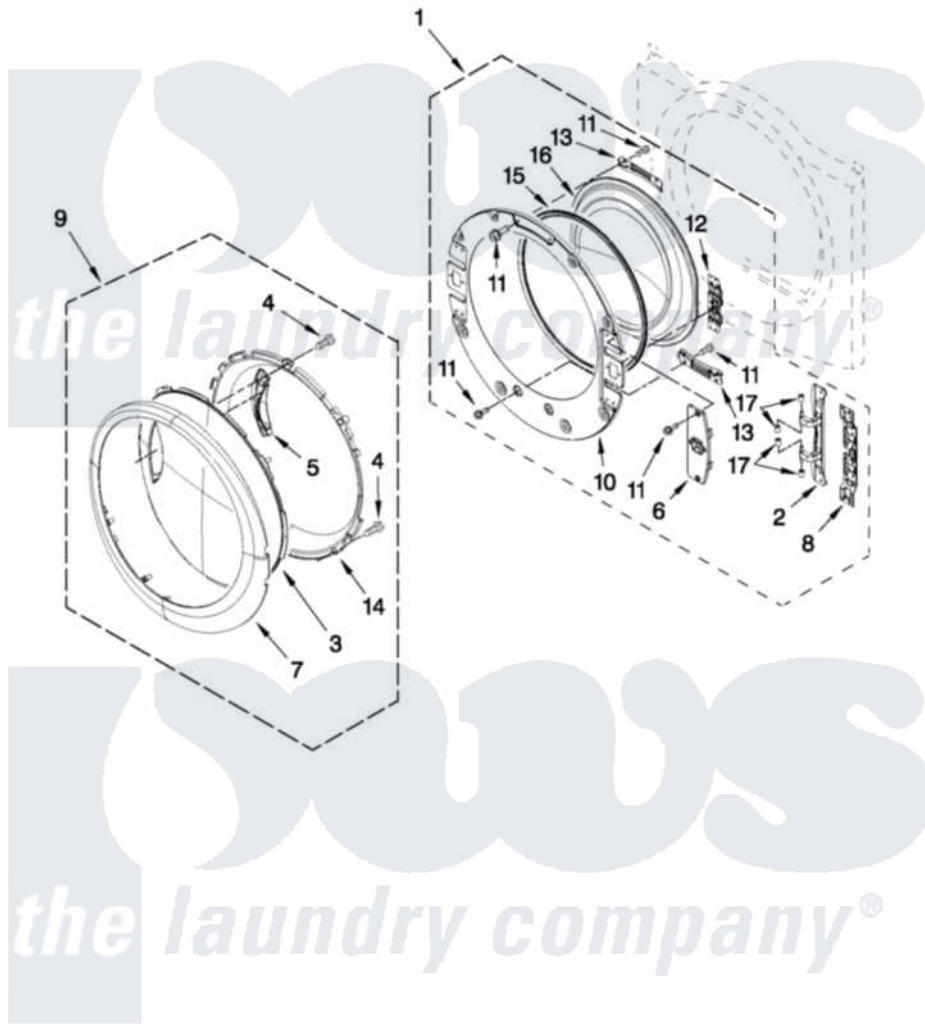

Whirlpool WED97HEXL1 04 - DOOR PARTS

DOOR PARTS

For Models: WED97HEXW1, WED97HEXR1, WED97HEXL1
(White) (Red) (Lunar Silver)

FOR ORDERING INFORMATION REFER TO PARTS PRICE LIST

W10434635

7

Whirlpool [Residential Whirlpool WED97HEXL1 Dryer Parts](#) Parts Diagram 04 - DOOR PARTS
Click on the part number to view part

Item	Original Part Number	Replaced By	Status	Part Description
1	W10208266			Door, Inner Assembly
2	W10208415			Hinge Base
3	W10208270			Door, Outer Screen
4	9742177			Screw, 8-18 X .625
5	W10208411			Handle, Door
6	W10208413			Cover, Door Switch
7	W10208271			Door, Trim Ring
8	W10208419			Plate, Hinge Retainer
9	W10208268			Door Assembly (Outer) (Include Items, (3, 4, 5, 7 And 14)
10	W10267837			Door, Inner Assembly
11	W10288126			Screw, 10-32 X 1/2
12	W10208254			Door Inner Screw, 10-32 X 1/2
13	W10208252			Bracket, Glass
14	W10208269			Frame, Door Front Support
15	W10329710			Door Catch Assembly