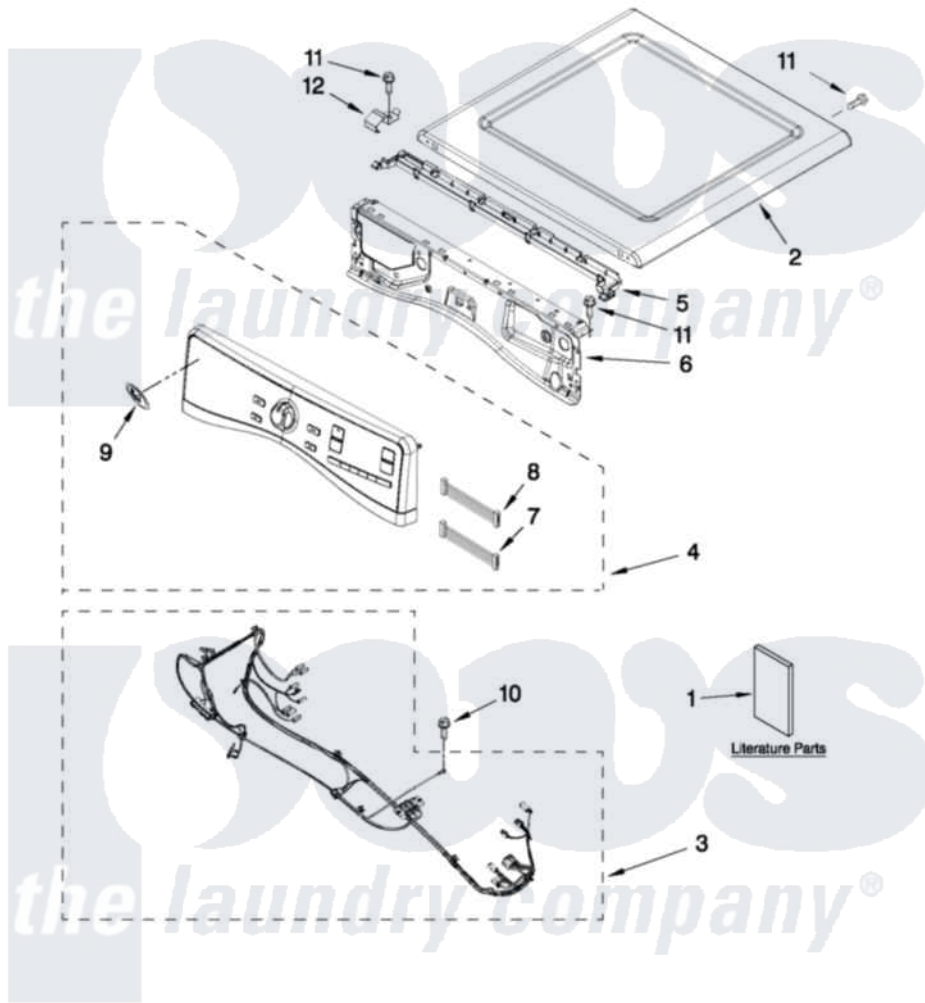

Whirlpool WED97HEXR2 01 - TOP AND CONSOLE PARTS

TOP AND CONSOLE PARTS

For Models: WED97HEXW2, WED97HEXR2, WED97HEXL2
(White) (Red) (Lunar Silver)

27" ELECTRIC DRYER

FOR ORDERING INFORMATION REFER TO PARTS PRICE LIST

8-11 Litho in U.S.A. (JLP) (psw)

1

Part No. W10440204 Rev. A

Whirlpool Residential Whirlpool WED97HEXR2 Dryer Parts Parts Diagram 01 - TOP AND CONSOLE PARTS
Click on the part number to view part

| Item | Original Part Number | Replaced By | Status | Part Description |
|------|---------------------------|-------------------------|---------------|---------------------------|
| 1 | W10434873 | | Not Available | USE & CARE GUIDE |
| " | W10410465 | | Not Available | TECH SHEET |
| " | W10423118 | | Not Available | INSTALLATION, INSTRUCTION |
| 2 | W10208383 | | | Top |
| " | W10337792 | | | Top |
| " | W10316282 | | | Top |
| 3 | W10355890 | | | Harness, Main |
| 4 | W10388454 | | | Panel, Console Assembly |
| " | W10388456 | | | Panel, Console Assembly |
| " | W10388455 | | | Panel, Console Assembly |
| 5 | W10317570 | | | Water Channel |
| 6 | W10208198 | | | Bracket, Console |
| 7 | W10267938 | | | Harness, UI Jumper |
| 8 | W10267937 | | | Harness, Jumper |
| 9 | W10117943 | 8303811 | | Badge, Assembly |
| 10 | 693995 | | | Screw, Hex Head |