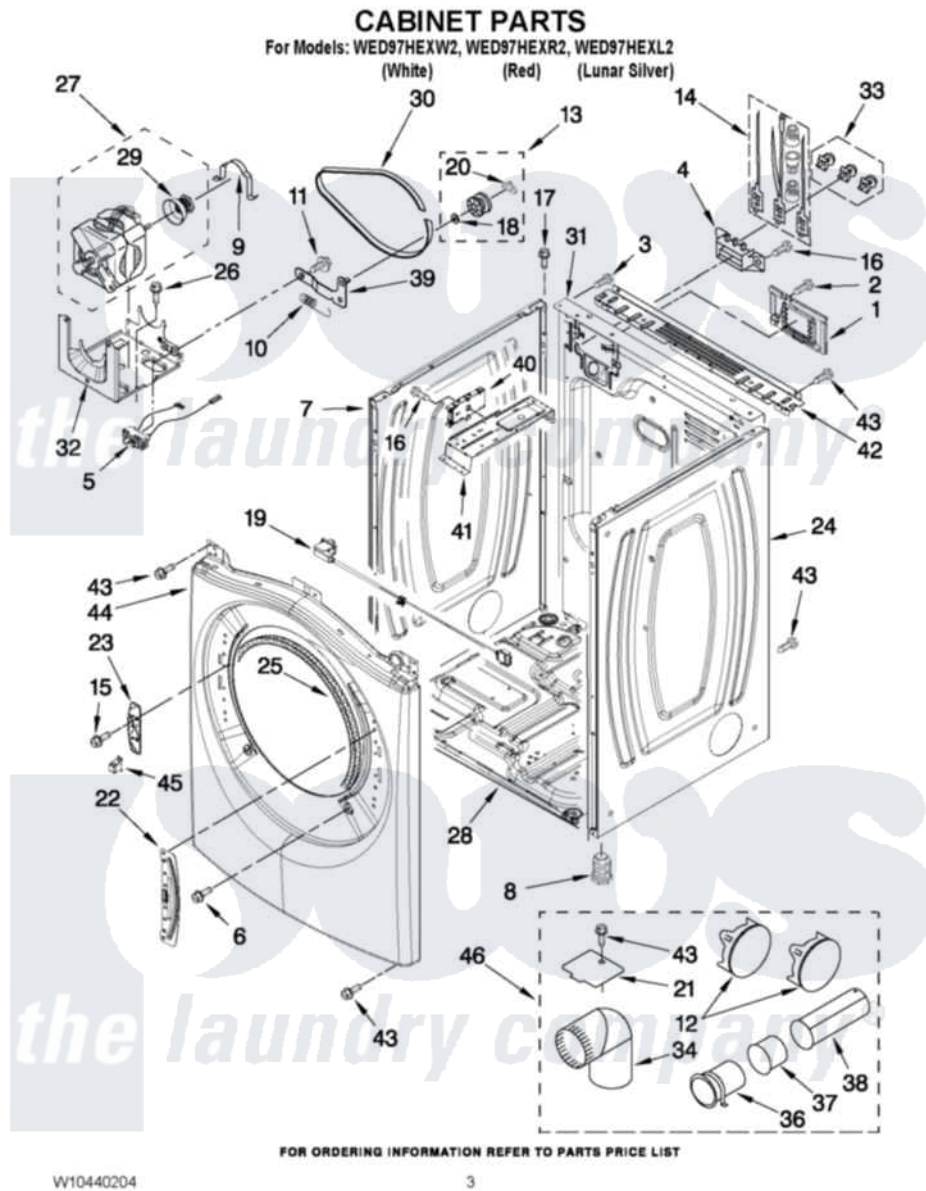

Whirlpool WED97HEXR2 02 - CABINET PARTS

W10440204

3

Whirlpool [Residential Whirlpool WED97HEXR2 Dryer Parts](#) Parts Diagram 02 - CABINET PARTS
Click on the part number to view part

Item	Original Part Number	Replaced By	Status	Part Description
1	W10316167			Cover,
2	3390814	90767		Screw, 8A X 3/8 HeX Washer Head Tapping
3	8533974	4331106		Screw, No.10-32 X 7/16
4	3397659			Block, Terminal
5	W10246525	W10314253		Switch, Assembly Broken Belt
6	3357011	308685		Side Trim)
7	W10192435			Panel, Side
"	W10337789	W10468502		Panel, Side
"	W10249727			Panel, Side
8	3392100	49621		Feet-Leveling
"	279810			Foot-Optional
9	W10121316			Plug, Multivalent
10	3387374			Spring, Idler
11	3389420			Retainer-Idler 1/4-20 X 1/16
12	49252			Plug, Multivalent
"	W10151499	W10404617		Plug, Multivalent

13	3388672	279640	Pulley-Ildr
14	279318		Terminal Tinned And Brass Panel
15	W10288126		Screw, 10-32 X 1/2
16	90767		Screw, 8A X 3/8 HeX Washer Head Tapping
17	3393008	308685	Side Trim)
18	W10121334		Washer, Thrust
19	W10267834		Door Switch Assembly
20	690997		Washer, Thrust
21	8066115	3394331	Plate Cover
22	W10208218		Bracket, Door Hinge
23	W10208250		Strike, Door
24	W10192446		Panel, Side
"	W10337790	W10468502	Panel, Side
"	W10249725		Panel, Side
25	3387242		Seal, Front Panel
26	343641	681414	Screw, 10AB X 1/2
27	8538263	279787	Motor-Drve
28	8565046		(BROKEN BELT BASE, CABINET SWITCH)
29	8578220		Pulley, Motor
30	3387610	661570	Belt
31	W10247569		Panel, Rear
32	W10242878		Bracket, Motor Mounting
33	279393		Terminal Block Screw Kit
34	49026		4" - 90° Elbow
36	8563747		Exhaust Pipe Medium Pipe
37	8563750		Exhaust Pipe
38	8563749		Exhaust Pipe
39	3388674	W10118756	Idler Bracket
40	W10249824		Control Board
41	W10259611		Bracket, Control
42	W10208382		Bracket, Rear Dryer
43	3390647	488729	Screw
44	W10208192		Front Panel
"	W10337783		Front Panel
"	W10316296		Front Panel
45	W10208401		Spring Catch Assembly
46	W10331132		Dryer Exhaust Kit