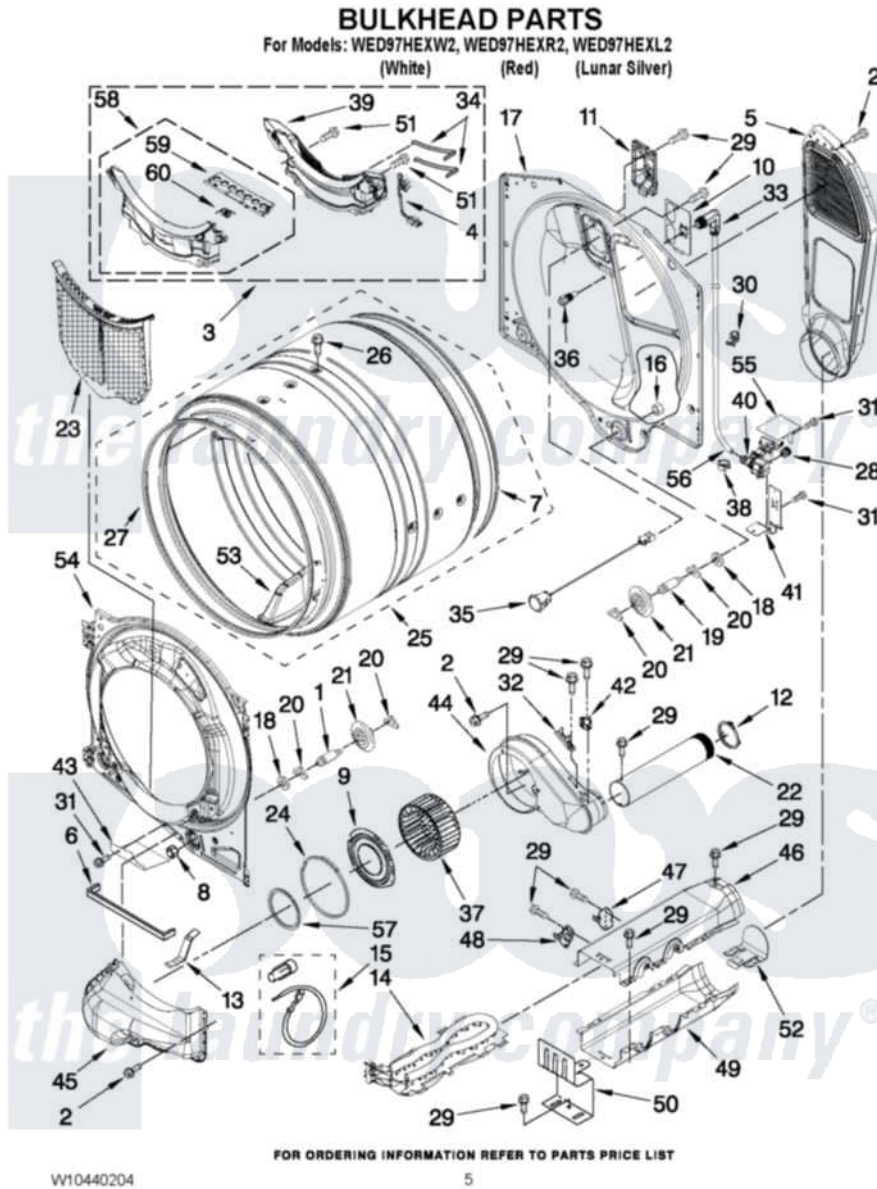

# Whirlpool WED97HEXR2 03 - BULKHEAD PARTS

Whirlpool Residential Whirlpool WED97HEXR2 Dryer Parts Parts Diagram 03 - BULKHEAD PARTS  
Click on the part number to view part

Item	Original Part Number	Replaced By	Status	Part Description
1	<a href="#">W10359271</a>			Shaft, Drum Roller Threads
2	3390647	<a href="#">488729</a>		Screw
3	<a href="#">W10219012</a>			Outlet, Grille And Housing Assembly
4	<a href="#">W10298258</a>			Harness, Sensor
5	697354	<a href="#">3387911</a>		Duct-Air
6	<a href="#">W10211950</a>			Seal, Outlet Housing
7	697694	<a href="#">280114</a>		Seal
8	3934666	<a href="#">W10080210</a>		Nut, 3/8 X 16
9	<a href="#">W10211901</a>			Collar Assembly
10	<a href="#">W10249422</a>			Nozzle, Bracket Rear
11	<a href="#">W10208422</a>			Rear Deflector
12	<a href="#">W10344699</a>			Collar, Duct
13	<a href="#">W10306123</a>			Clip, Lint Duct
14	<a href="#">8544772</a>			Heater Element
15	<a href="#">279457</a>			Wire Kit, Terminal
16	W10001120	<a href="#">W10080190</a>		Nut, 3/8-16