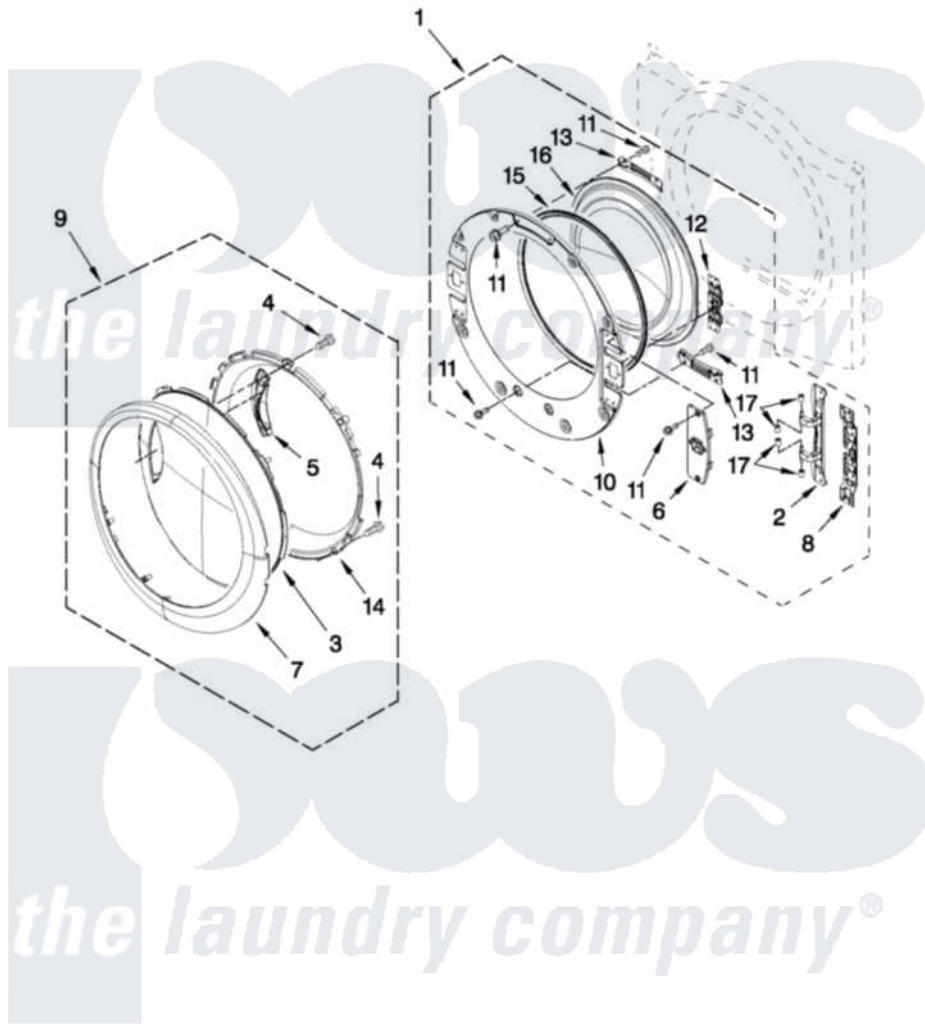

Whirlpool WED97HEXR2 04 - DOOR PARTS

DOOR PARTS

For Models: WED97HEXW2, WED97HEXR2, WED97HEXL2
(White) (Red) (Lunar Silver)

W10440204

FOR ORDERING INFORMATION REFER TO PARTS PRICE LIST

7

Whirlpool [Residential Whirlpool WED97HEXR2 Dryer Parts](#) Parts Diagram 04 - DOOR PARTS
Click on the part number to view part

Item	Original Part Number	Replaced By	Status	Part Description
1	W10208266			Door, Inner Assembly
2	W10208415			Hinge Base
3	W10208270			Door, Outer Screen
4	9742177			Screw, 8-18 X .625
5	W10208411			Handle, Door
6	W10208413			Cover, Door Switch
7	W10208271			Door, Trim Ring
8	W10208419			Plate, Hinge Retainer
9	W10208268			Door Assembly (Outer) (Include Items, (3, 4, 5, 7 And 14)
10	W10267837			Door, Inner Assembly
11	W10288126			Screw, 10-32 X 1/2
12	W10208254			Door Inner Screw, 10-32 X 1/2
13	W10208252			Bracket, Glass
14	W10208269			Frame, Door Front Support
15	W10329710			Door Catch Assembly