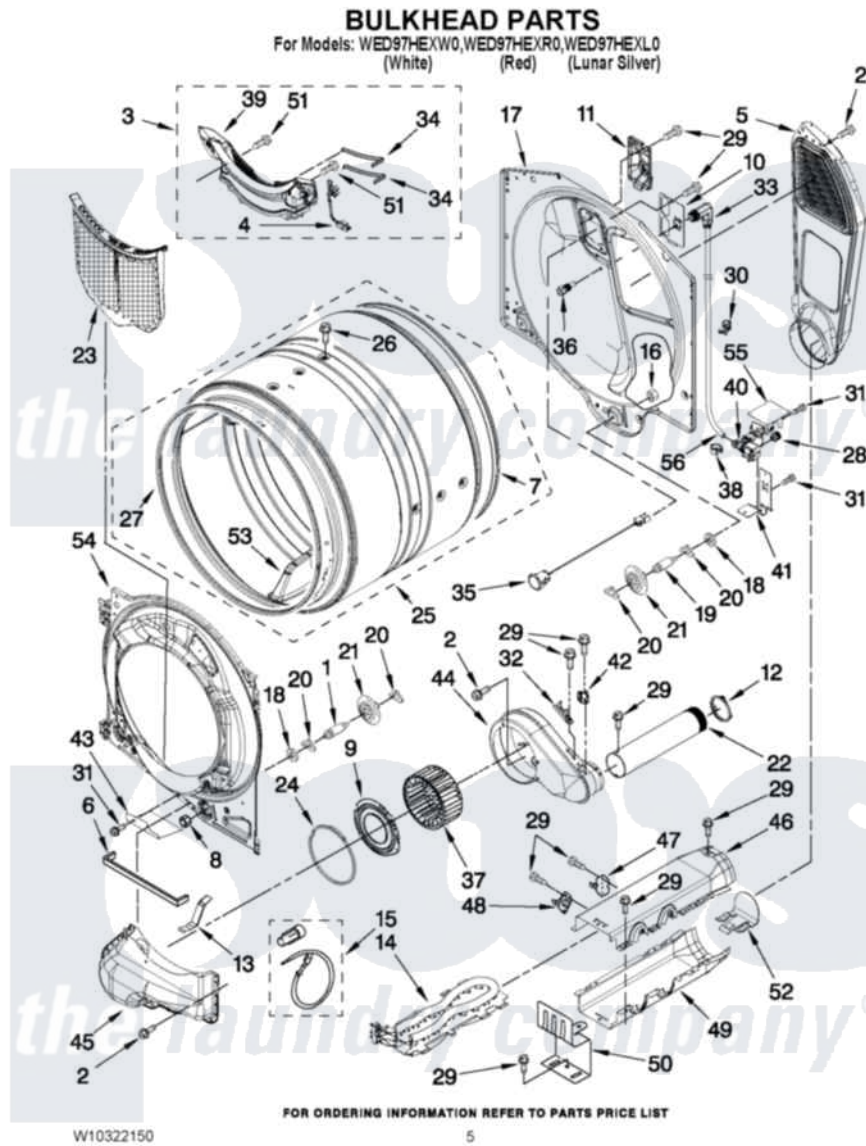

Whirlpool WED97HEXW0 03 - BULKHEAD PARTS

Whirlpool Residential Whirlpool WED97HEXW0 Dryer Parts Parts Diagram 03 - BULKHEAD PARTS
Click on the part number to view part

Item	Original Part Number	Replaced By	Status	Part Description
1	8575324	W10359271		Shaft, Drum Roller Threads
2	3390647	488729		Screw
3	W10211902	W10219012		Outlet, Grille And Housing Assembly
4	W10298258			Harness, Sensor
5	697354	3387911		Duct-Air
6	W10211950			Seal, Outlet Housing
7	697694	280114		Seal
8	3934666	W10080210		Nut, 3/8 X 16
9	W10211901			Collar Assembly
10	W10249422			Nozzle, Bracket Rear
11	W10208422			Rear Deflector
12	W10344699			Collar, Duct
13	W10306123			Clip, Lint Duct
14	8544772			Heater Element
15	279457			Wire Kit, Terminal
16	W10001120	W10080190		Nut, 3/8-16