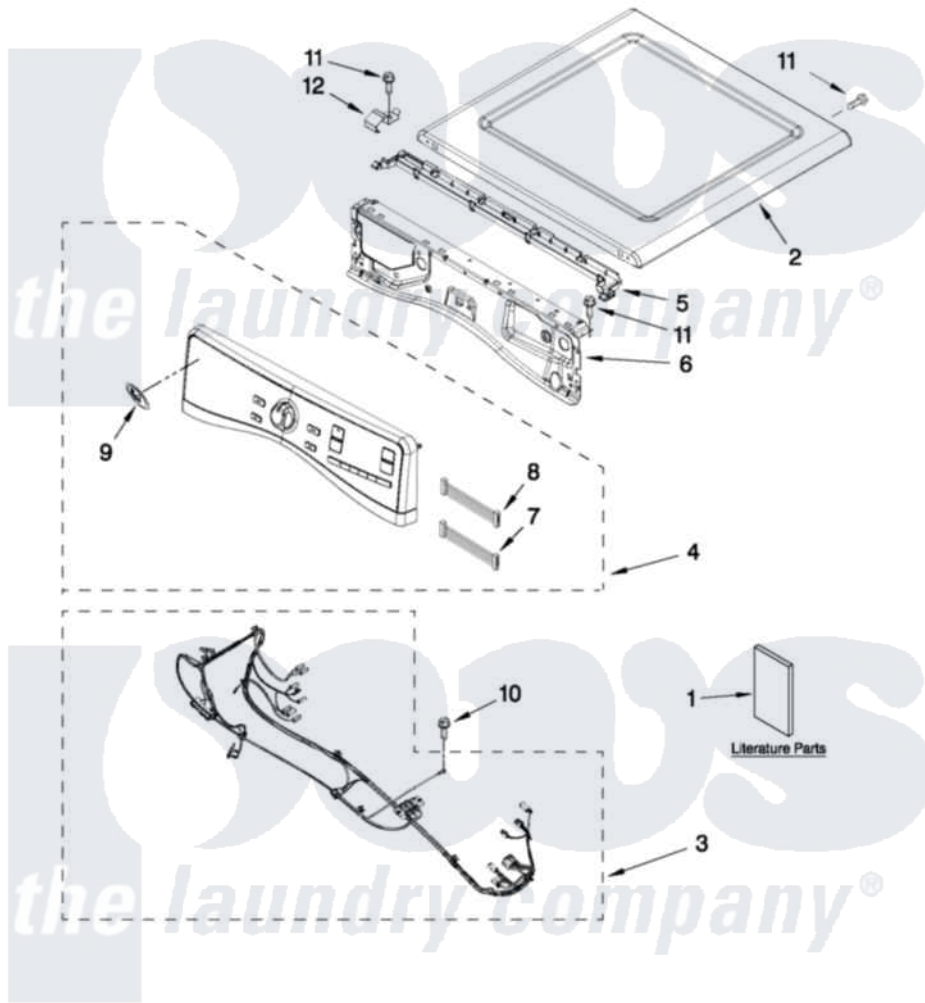

Whirlpool WED97HEXW2 01 - TOP AND CONSOLE PARTS

TOP AND CONSOLE PARTS

For Models: WED97HEXW2, WED97HEXR2, WED97HEXL2
(White) (Red) (Lunar Silver)

27" ELECTRIC DRYER

FOR ORDERING INFORMATION REFER TO PARTS PRICE LIST

8-11 Litho in U.S.A. (JLP) (psw)

1

Part No. W10440204 Rev. A

Whirlpool [Residential Whirlpool WED97HEXW2 Dryer Parts](#) Parts Diagram 01 - TOP AND CONSOLE PARTS
Click on the part number to view part

Item	Original Part Number	Replaced By	Status	Part Description
1	W10434873		Not Available	USE & CARE GUIDE
"	W10410465		Not Available	TECH SHEET
"	W10423118		Not Available	INSTALLATION, INSTRUCTION
2	W10208383			Top
"	W10337792			Top
"	W10316282			Top
3	W10355890			Harness, Main
4	W10388454			Panel, Console Assembly
"	W10388456			Panel, Console Assembly
"	W10388455			Panel, Console Assembly
5	W10317570			Water Channel
6	W10208198			Bracket, Console
7	W10267938			Harness, UI Jumper
8	W10267937			Harness, Jumper
9	W10117943	8303811		Badge, Assembly
10	693995			Screw, Hex Head