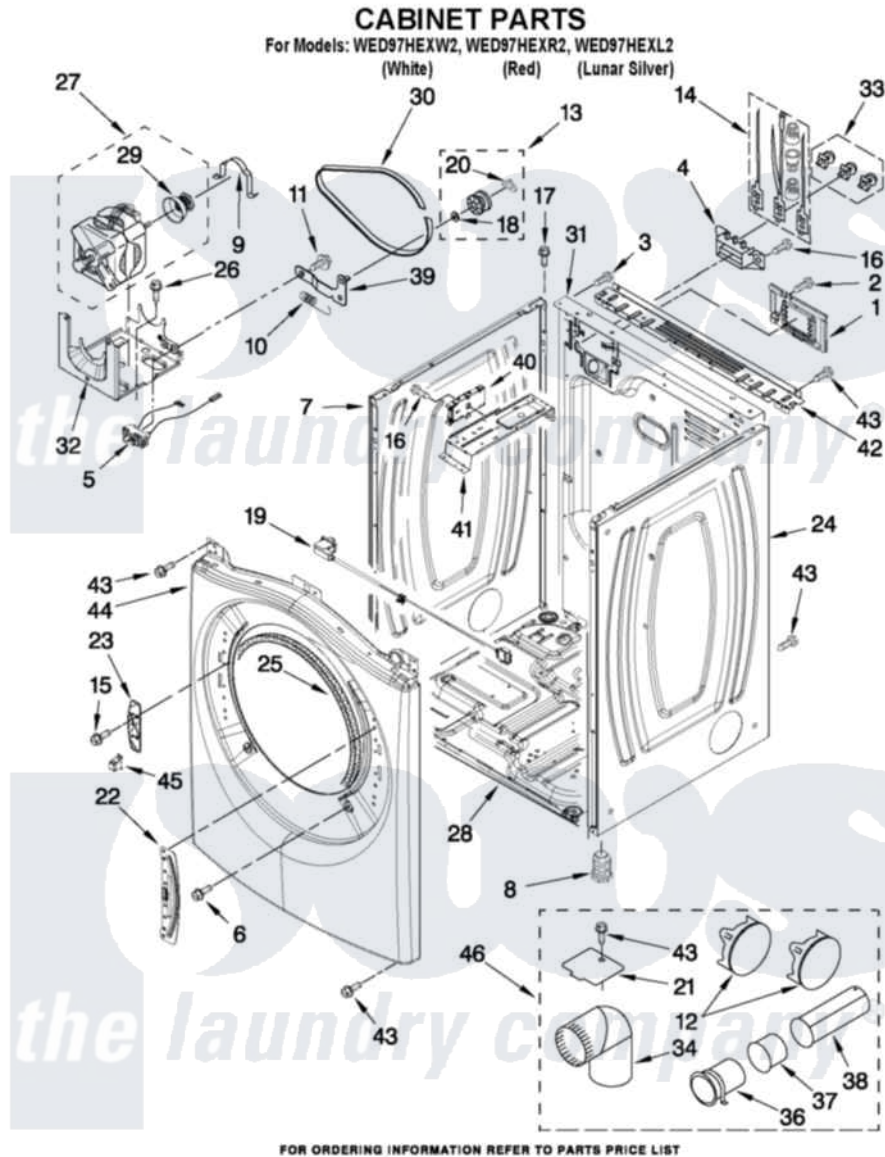

Whirlpool WED97HEXW2 02 - CABINET PARTS

W10440204

3

Whirlpool [Residential Whirlpool WED97HEXW2 Dryer Parts](#) Parts Diagram 02 - CABINET PARTS
Click on the part number to view part

Item	Original Part Number	Replaced By	Status	Part Description
1	W10316167			Cover,
2	3390814	90767		Screw, 8A X 3/8 HeX Washer Head Tapping
3	8533974	4331106		Screw, No.10-32 X 7/16
4	3397659			Block, Terminal
5	W10246525	W10314253		Switch, Assembly Broken Belt
6	3357011	308685		Side Trim)
7	W10192435			Panel, Side
"	W10337789	W10468502		Panel, Side
"	W10249727			Panel, Side
8	3392100	49621		Feet-Leveling
"	279810			Foot-Optional
9	W10121316			Plug, Multivent
10	3387374			Spring, Idler
11	3389420			Retainer-Idler 1/4-20 X 1/16
12	49252			Plug, Multivent
"	W10151499	W10404617		Plug, Multivent

13	3388672	279640	Pulley-Ildr
14	279318		Terminal Tinned And Brass Panel
15	W10288126		Screw, 10-32 X 1/2
16	90767		Screw, 8A X 3/8 HeX Washer Head Tapping
17	3393008	308685	Side Trim)
18	W10121334		Washer, Thrust
19	W10267834		Door Switch Assembly
20	690997		Washer, Thrust
21	8066115	3394331	Plate Cover
22	W10208218		Bracket, Door Hinge
23	W10208250		Strike, Door
24	W10192446		Panel, Side
"	W10337790	W10468502	Panel, Side
"	W10249725		Panel, Side
25	3387242		Seal, Front Panel
26	343641	681414	Screw, 10AB X 1/2
27	8538263	279787	Motor-Drve
28	8565046		(BROKEN BELT BASE, CABINET SWITCH)
29	8578220		Pulley, Motor
30	3387610	661570	Belt
31	W10247569		Panel, Rear
32	W10242878		Bracket, Motor Mounting
33	279393		Terminal Block Screw Kit
34	49026		4" - 90° Elbow
36	8563747		Exhaust Pipe Medium Pipe
37	8563750		Exhaust Pipe
38	8563749		Exhaust Pipe
39	3388674	W10118756	Idler Bracket
40	W10249824		Control Board
41	W10259611		Bracket, Control
42	W10208382		Bracket, Rear Dryer
43	3390647	488729	Screw
44	W10208192		Front Panel
"	W10337783		Front Panel
"	W10316296		Front Panel
45	W10208401		Spring Catch Assembly
46	W10331132		Dryer Exhaust Kit