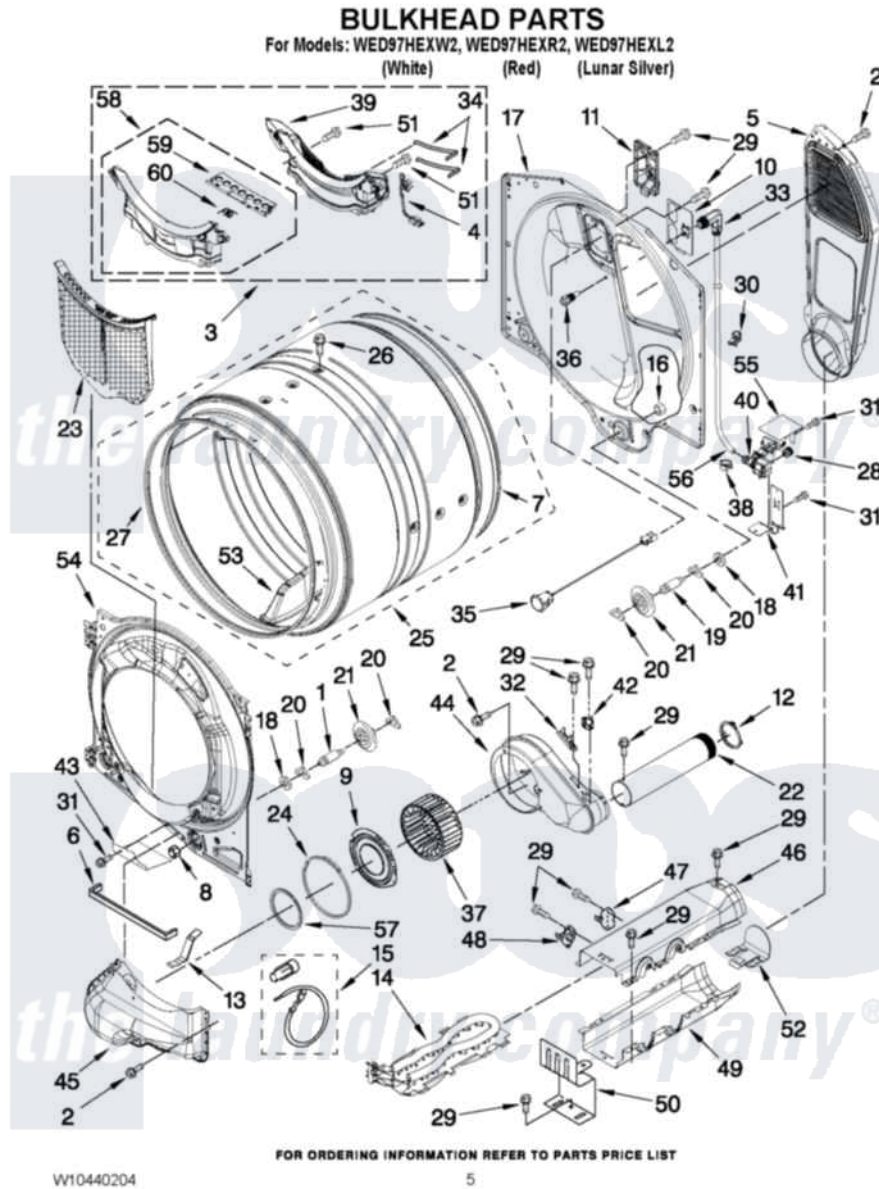

# Whirlpool WED97HEXW2 03 - BULKHEAD PARTS

Whirlpool Residential Whirlpool WED97HEXW2 Dryer Parts Parts Diagram 03 - BULKHEAD PARTS  
Click on the part number to view part

Item	Original Part Number	Replaced By	Status	Part Description
1	<a href="#">W10359271</a>			Shaft, Drum Roller Threads
2	3390647	<a href="#">488729</a>		Screw
3	<a href="#">W10219012</a>			Outlet, Grille And Housing Assembly
4	<a href="#">W10298258</a>			Harness, Sensor
5	697354	<a href="#">3387911</a>		Duct-Air
6	<a href="#">W10211950</a>			Seal, Outlet Housing
7	697694	<a href="#">280114</a>		Seal
8	3934666	<a href="#">W10080210</a>		Nut, 3/8 X 16
9	<a href="#">W10211901</a>			Collar Assembly
10	<a href="#">W10249422</a>			Nozzle, Bracket Rear
11	<a href="#">W10208422</a>			Rear Deflector
12	<a href="#">W10344699</a>			Collar, Duct
13	<a href="#">W10306123</a>			Clip, Lint Duct
14	<a href="#">8544772</a>			Heater Element
15	<a href="#">279457</a>			Wire Kit, Terminal
16	W10001120	<a href="#">W10080190</a>		Nut, 3/8-16