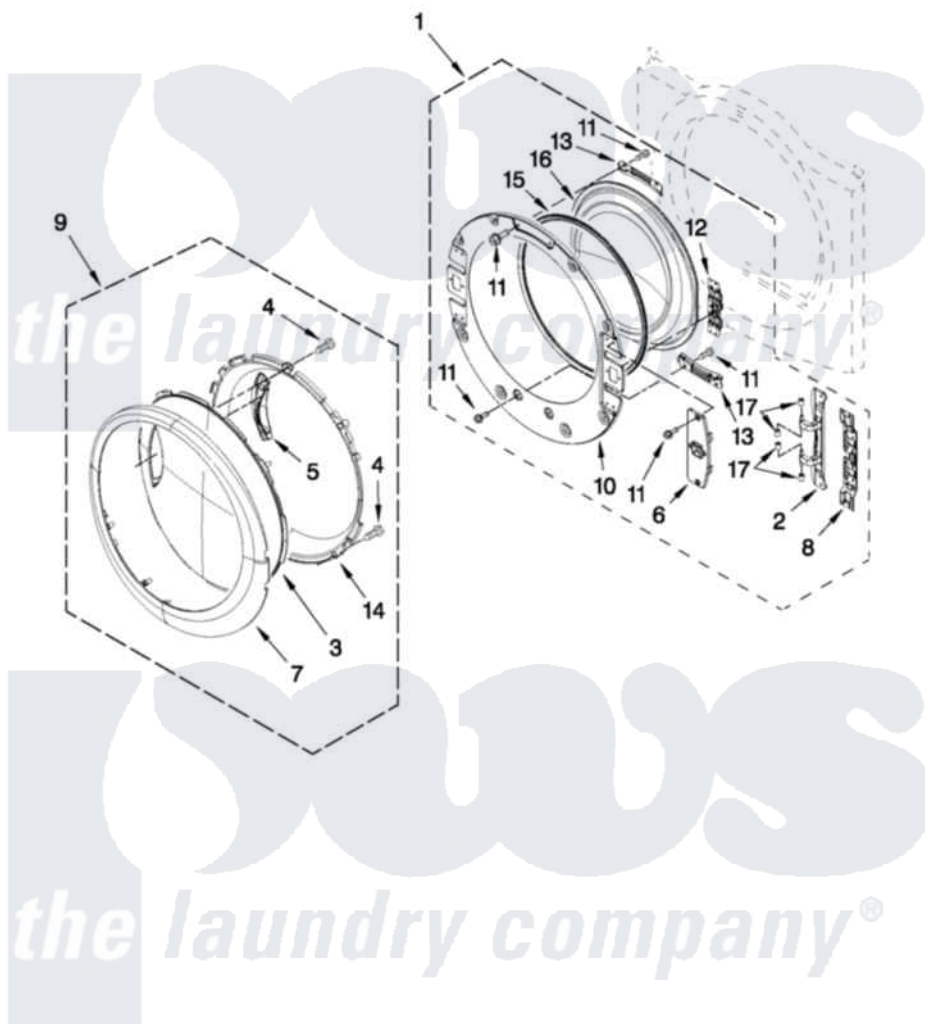

# Whirlpool WED97HEXW2 04 - DOOR PARTS

## DOOR PARTS

For Models: WED97HEXW2, WED97HEXR2, WED97HEXL2  
(White) (Red) (Lunar Silver)

FOR ORDERING INFORMATION REFER TO PARTS PRICE LIST

W10440204

7

Whirlpool [Residential Whirlpool WED97HEXW2 Dryer Parts](#) Parts Diagram 04 - DOOR PARTS  
Click on the part number to view part

Item	Original Part Number	Replaced By	Status	Part Description
1	<a href="#">W10208266</a>			Door, Inner Assembly
2	<a href="#">W10208415</a>			Hinge Base
3	<a href="#">W10208270</a>			Door, Outer Screen
4	<a href="#">9742177</a>			Screw, 8-18 X .625
5	<a href="#">W10208411</a>			Handle, Door
6	<a href="#">W10208413</a>			Cover, Door Switch
7	<a href="#">W10208271</a>			Door, Trim Ring
8	<a href="#">W10208419</a>			Plate, Hinge Retainer
9	<a href="#">W10208268</a>			Door Assembly (Outer) (Include Items, (3, 4, 5, 7 And 14)
10	<a href="#">W10267837</a>			Door, Inner Assembly
11	<a href="#">W10288126</a>			Screw, 10-32 X 1/2
12	<a href="#">W10208254</a>			Door Inner Screw, 10-32 X 1/2
13	<a href="#">W10208252</a>			Bracket, Glass
14	<a href="#">W10208269</a>			Frame, Door Front Support
15	<a href="#">W10329710</a>			Door Catch Assembly