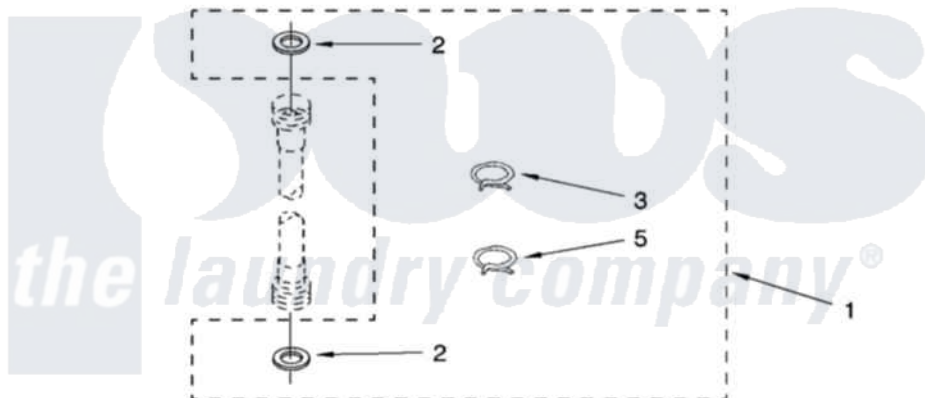

Whirlpool WET3300SQ0 14 - MISCELLANEOUS PARTS, OPTIONAL PARTS (NOT INCLUDED)

MISCELLANEOUS PARTS

For Model: WET3300SQ0
(Designer White)

Whirlpool [Residential Whirlpool WET3300SQ0 Washer/Dryer Parts](#) Parts Diagram 14 - MISCELLANEOUS PARTS, OPTIONAL PARTS (NOT INCLUDED).
Click on the part number to view part

Item	Original Part Number	Replaced By	Status	Part Description
1	3356714	285609		Parts-Misc
2	16123			Washer Inlet-Hose Miscellaneous Parts Must be Ordered Separately.
3	356138			Clamp, Hose
5	3357331			Clamp, Drain
	72017			Paint, Touch-Up
"	4392899			Paint, Touch-Up
"	350938			Paint, Pressurized Spray B
"	350930			Paint, Pressurized Spray B
"	4392901			Paint, Pressurized Spray
"	799344			Paint, Touch-Up)
"	4392900			Paint, Bulk)
"	BLANK		Not Available	OIL
"	350572			Oil